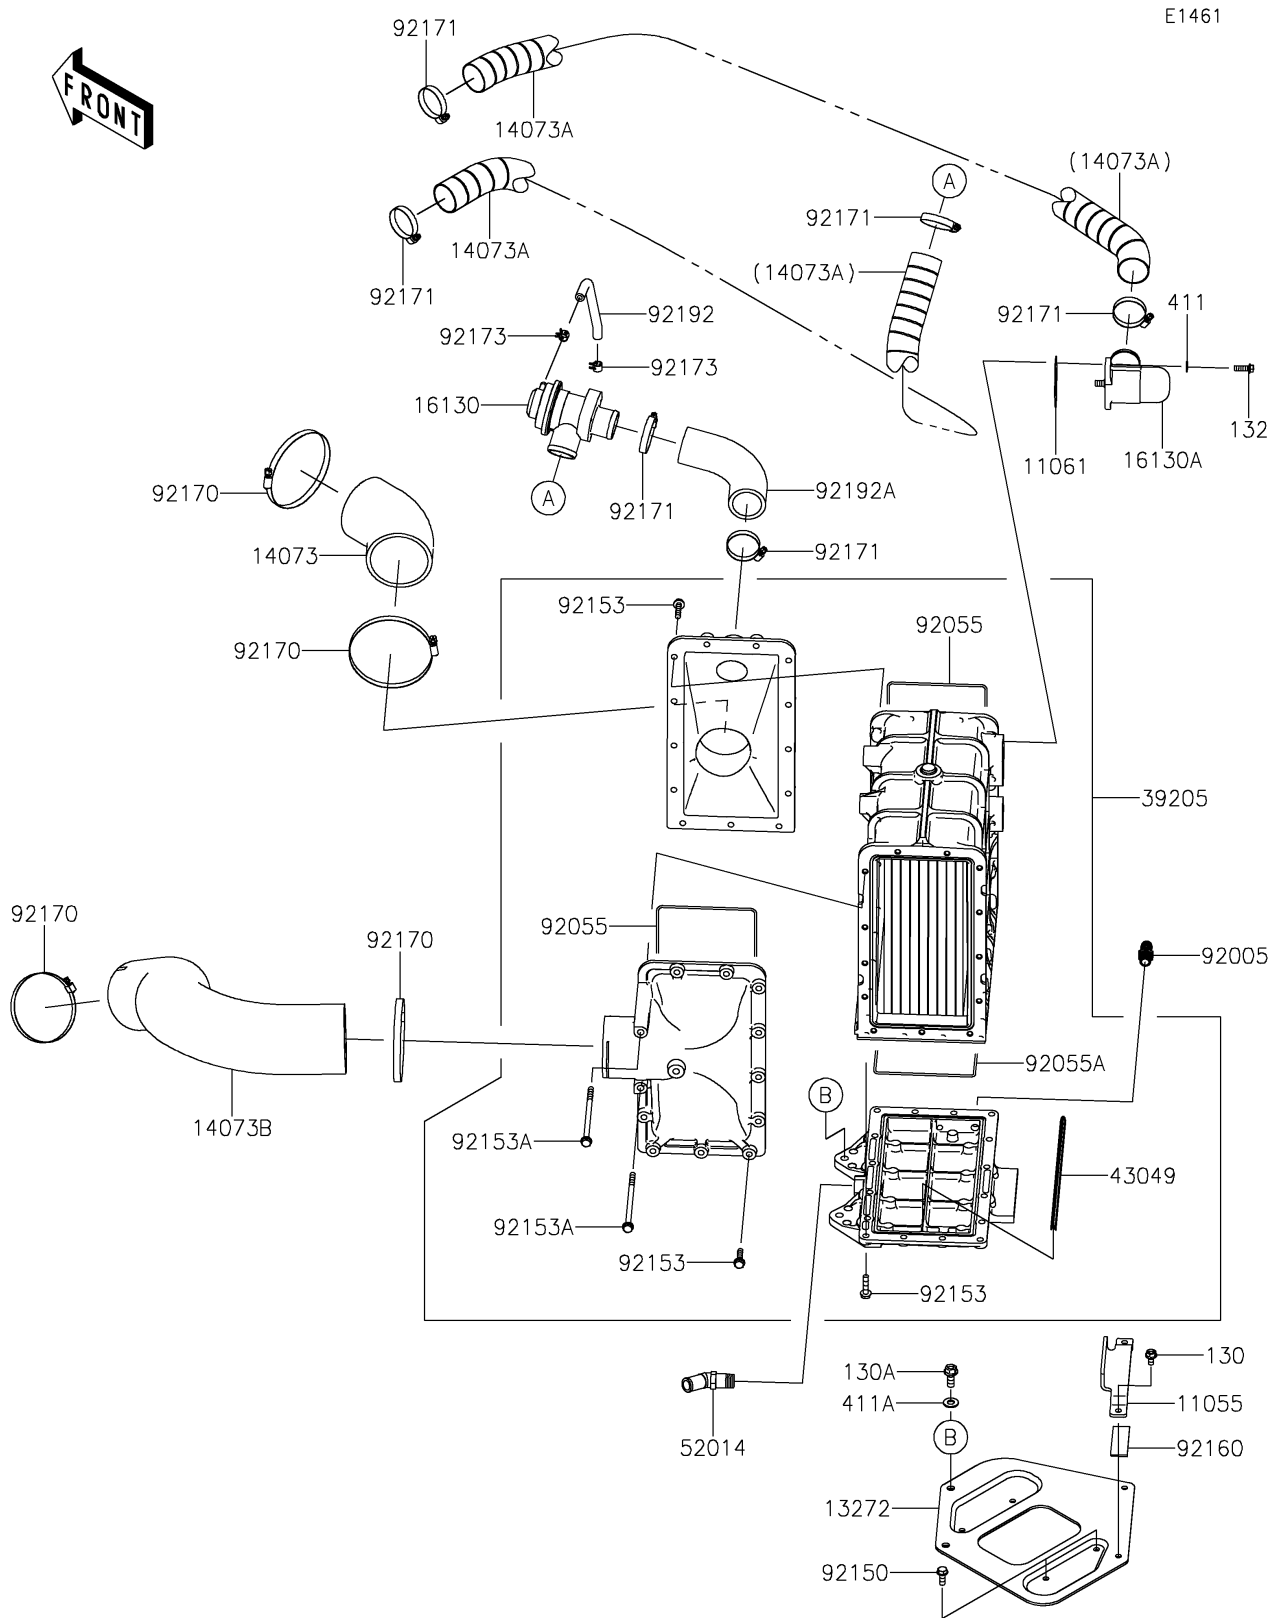

2019 Jet Ski® Ultra® 310X PARTS DIAGRAM

Inter Cooler

2019 Jet Ski® Ultra® 310X PARTS LIST

Inter Cooler

ITEM NAME	PART NUMBER	QUANTITY
BRACKET (Ref # 11055)	11055-3714	1
GASKET (Ref # 11061)	11061-3765	1
BOLT-FLANGED,6X12 (Ref # 130)	130CD0612	1
BOLT-FLANGED,8X20 (Ref # 130A)	130CD0820	1
BOLT-FLANGED-SMALL,6X18 (Ref # 132)	132BC0618	1
PLATE (Ref # 13272)	13272-3721	1
DUCT,I/C-TH. (Ref # 14073)	14073-3823	1
DUCT,BYPASS VALVE-A/C (Ref # 14073A)	14073-3834	1
DUCT,S/C-I/C (Ref # 14073B)	14073-3839	1
VALVE-ASSY-RELIEF,AIR BYPASS (Ref # 16130)	16130-3703	1
VALVE-ASSY-RELIEF,BLOW OFF (Ref # 16130A)	16130-3707	1
HEAT EXCHANGER,INTER COOLER (Ref # 39205)	39205-3702	1
WASHER-PLAIN,6MM (Ref # 411)	411S0600	1
WASHER-PLAIN,8MM (Ref # 411A)	411S0800	1
PACKING (Ref # 43049)	43049-3719	1
ELBOW (Ref # 52014)	52014-3714	1
FITTING (Ref # 92005)	92005-3714	1
RING-O (Ref # 92055)	92055-3779	1
RING-O (Ref # 92055A)	92055-3780	1
BOLT,6X18 (Ref # 92150)	92150-3729	1
BOLT,FLANGED,6X25 (Ref # 92153)	92153-3750	1
BOLT,FLANGED,6X110 (Ref # 92153A)	92153-3751	1
DAMPER (Ref # 92160)	92160-1075	1
CLAMP (Ref # 92170)	92170-3764	1
CLAMP (Ref # 92171)	92171-3725	1
CLAMP (Ref # 92173)	92173-1038	1
TUBE,5.8X10.8X140 (Ref # 92192)	92192-1512	1
TUBE,I/C-ABV (Ref # 92192A)	92192-3784	1