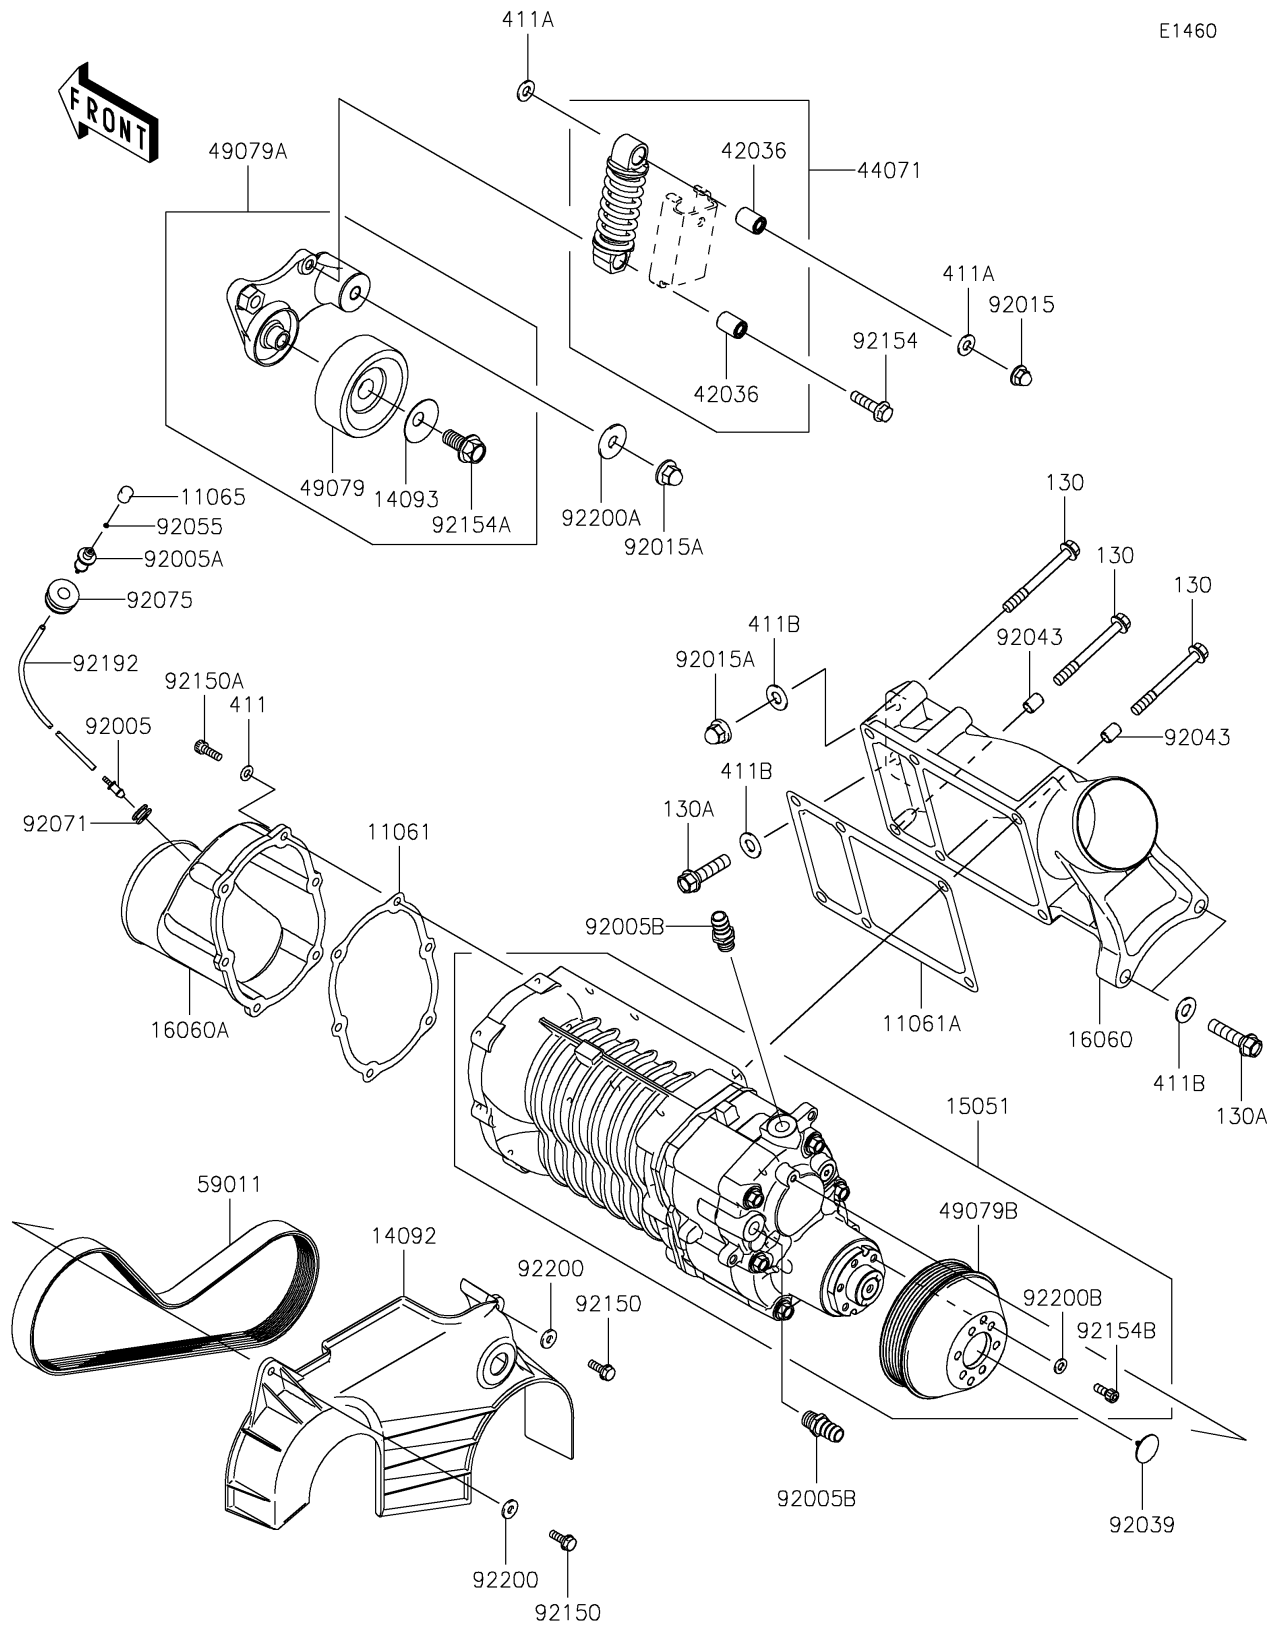

2019 Jet Ski® Ultra® 310X PARTS DIAGRAM

Super Charger

2019 Jet Ski® Ultra® 310X PARTS LIST

Super Charger

ITEM NAME	PART NUMBER	QUANTITY
GASKET,COMPRESSOR INLET (Ref # 11061)	11061-0760	1
GASKET,COMPRESSOR OUT (Ref # 11061A)	11061-3763	1
CAP (Ref # 11065)	11065-0156	1
BOLT-FLANGED,8X75 (Ref # 130)	130CD0875	1
BOLT-FLANGED,10X40 (Ref # 130A)	130CD1040	1
COVER,BELT (Ref # 14092)	14092-0838	1
COVER (Ref # 14093)	14093-0222	1
COMPRESSOR-AIR,SUPER CHARGER (Ref # 15051)	15051-3704	1
PIPE-INTAKE,COMPRESSOR OUT (Ref # 16060)	16060-0028	1
PIPE-INTAKE,COMPRESSOR INLET (Ref # 16060A)	16060-0738	1
WASHER-PLAIN,6MM (Ref # 411)	411S0600	1
WASHER-PLAIN,8MM (Ref # 411A)	411S0800	1
WASHER-PLAIN,10MM (Ref # 411B)	411S1000	1
SLEEVE (Ref # 42036)	42036-0713	1
DAMPER-ASSY (Ref # 44071)	44071-0776	1
PULLEY-BELT (Ref # 49079)	49079-0025	1
PULLEY-BELT (Ref # 49079A)	49079-0028	1
PULLEY-BELT (Ref # 49079B)	49079-3704	1
BELT,6PK845 (Ref # 59011)	59011-0032	1
FITTING (Ref # 92005)	92005-0722	1
FITTING (Ref # 92005A)	92005-0723	1
FITTING (Ref # 92005B)	92005-3714	1
NUT,CAP,8MM (Ref # 92015)	92015-1371	1
NUT,10MM (Ref # 92015A)	92015-1649	1
RIVET (Ref # 92039)	92039-3795	1
PIN,8.2X10.5X14 (Ref # 92043)	92043-3764	1
RING-O,2X1 (Ref # 92055)	92055-0718	1
GROMMET (Ref # 92071)	92071-3733	1
DAMPER,FUEL TANK (Ref # 92075)	92075-1424	1

2019 Jet Ski® Ultra® 310X PARTS LIST

Super Charger

ITEM NAME	PART NUMBER	QUANTITY
BOLT,6X18 (Ref # 92150)	92150-3729	1
BOLT,SOCKET,6X18 (Ref # 92150A)	92150-3775	1
BOLT (Ref # 92154)	92154-0865	1
BOLT (Ref # 92154A)	92154-1626	1
BOLT,SOCKET,6X16 (Ref # 92154B)	92154-3714	1
TUBE,3X4X600 (Ref # 92192)	92192-1004	1
WASHER,6.5X16X2.0 (Ref # 92200)	92200-1543	1
WASHER (Ref # 92200A)	92200-3762	1
WASHER,6.5X13X1.5 (Ref # 92200B)	92200-3814	1