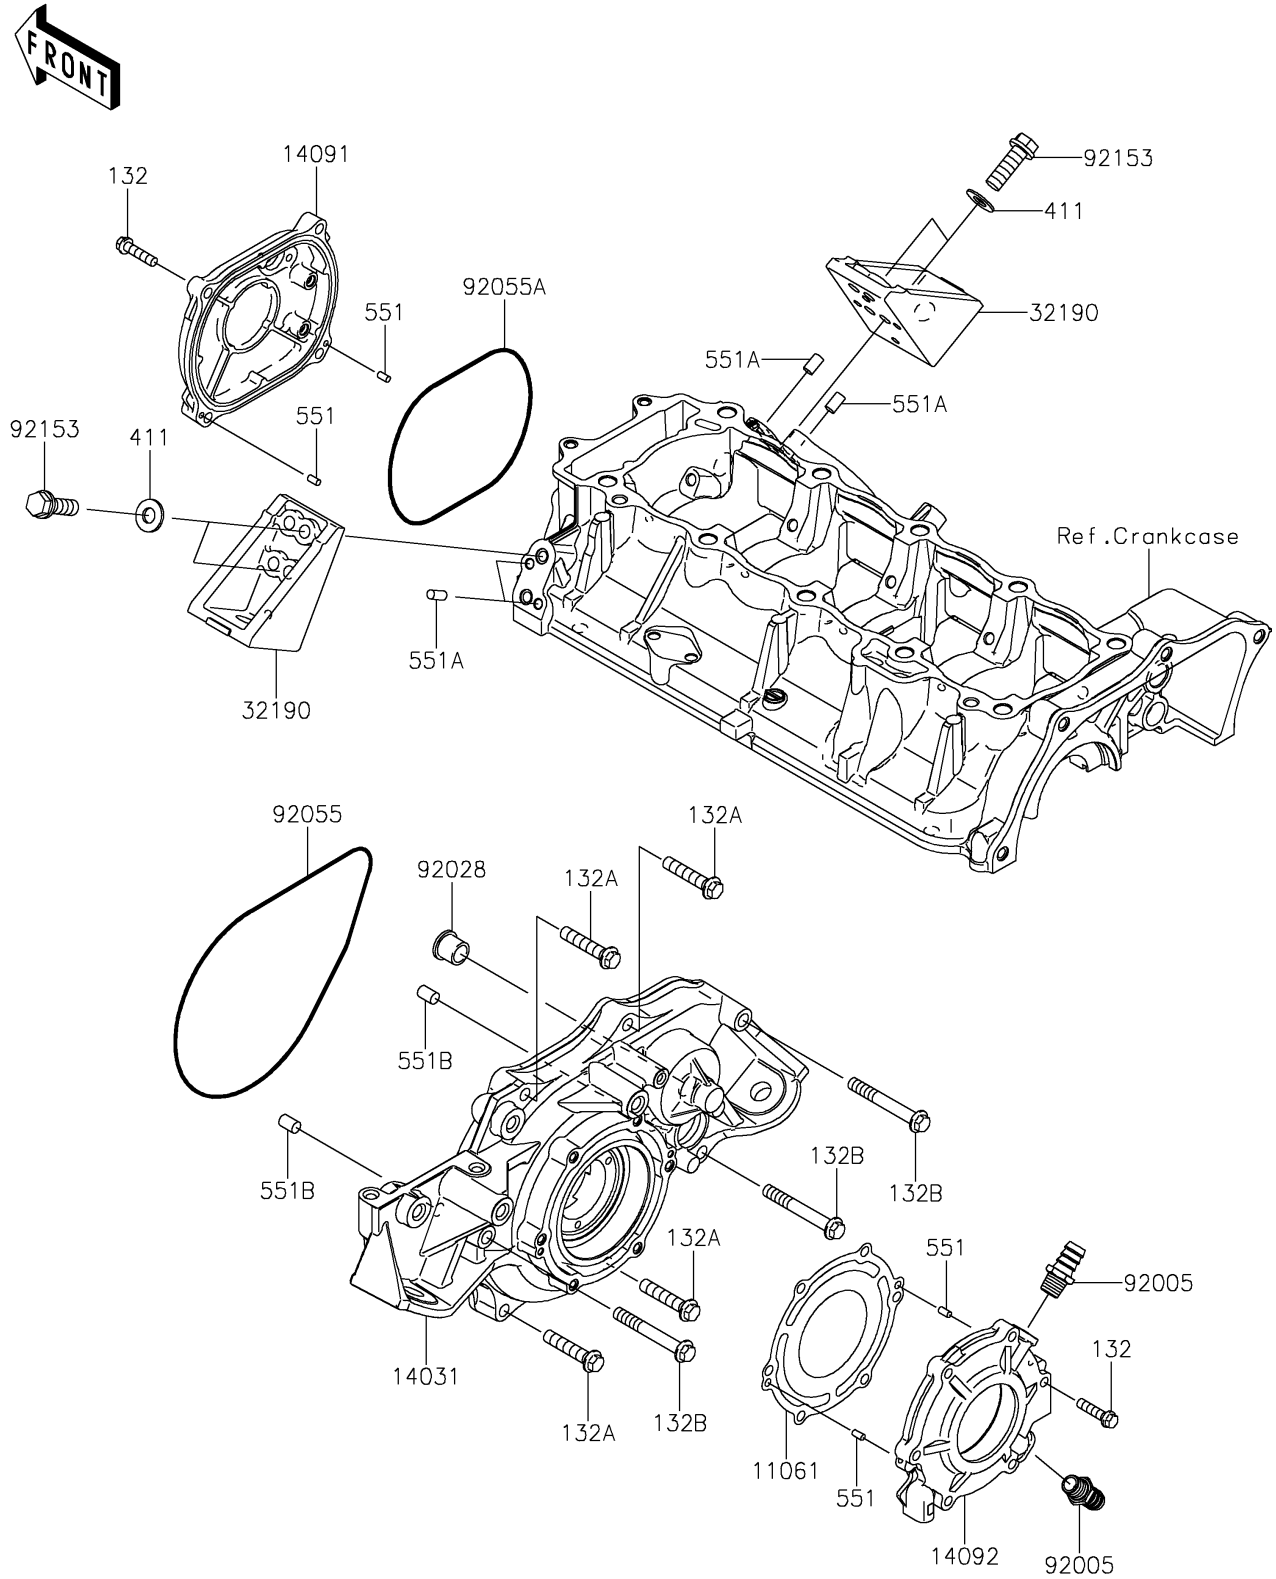

## 2019 Jet Ski® Ultra® 310X PARTS DIAGRAM

Engine Cover(s)

E1431

## 2019 Jet Ski® Ultra® 310X PARTS LIST

Engine Cover(s)

ITEM NAME	PART NUMBER	QUANTITY
GASKET,OUTPUT COVER (Ref # 11061)	11061-0812	1
BOLT-FLANGED-SMALL,6X25 (Ref # 132)	132BD0625	1
BOLT-FLANGED-SMALL,8X40 (Ref # 132A)	132BD0840	1
BOLT-FLANGED-SMALL,8X60 (Ref # 132B)	132BD0860	1
COVER-GENERATOR (Ref # 14031)	14031-3738	1
COVER,PULS (Ref # 14091)	14091-3763	1
COVER,OUTPUT (Ref # 14092)	14092-1048	1
BRACKET-ENGINE (Ref # 32190)	32190-3703	1
WASHER-PLAIN,8MM (Ref # 411)	411S0800	1
PIN-DOWEL (Ref # 551)	551R0408	1
PIN-DOWEL (Ref # 551A)	551R0612	1
PIN-DOWEL (Ref # 551B)	551R0812	1
FITTING (Ref # 92005)	92005-3714	1
BUSHING (Ref # 92028)	92028-3718	1
RING-O,196X3 (Ref # 92055)	92055-3761	1
RING-O,120X3 (Ref # 92055A)	92055-3762	1
BOLT,FLANGED,8X30 (Ref # 92153)	92153-3722	1