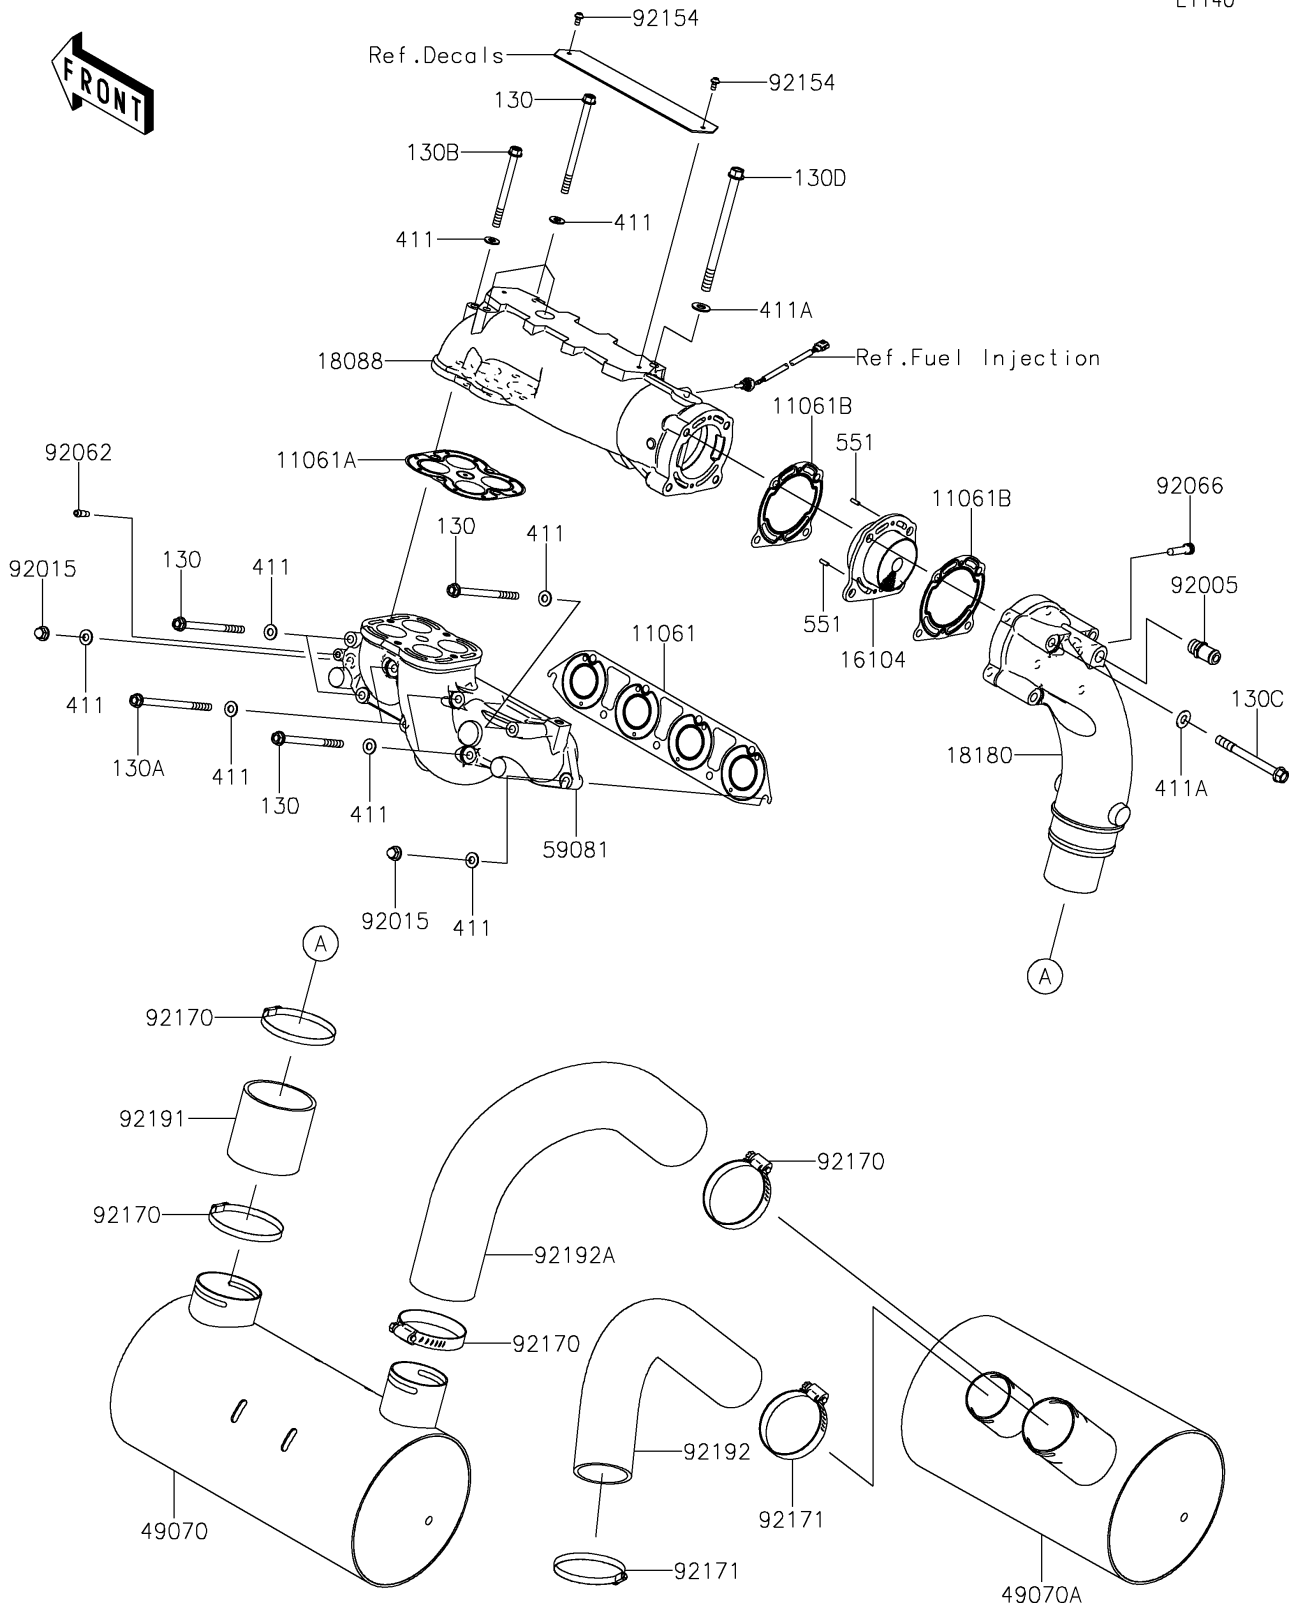

2019 Jet Ski® Ultra® 310X PARTS DIAGRAM

Muffler(s)

E1140

2019 Jet Ski® Ultra® 310X PARTS LIST

Muffler(s)

ITEM NAME	PART NUMBER	QUANTITY
GASKET,MANIFOLD EXHAUST (Ref # 11061)	11061-3742	1
GASKET,PIPE EXHAUST (Ref # 11061A)	11061-3762	1
GASKET,MUFFLER (Ref # 11061B)	11061-3768	1
BOLT-FLANGED,8X120 (Ref # 130)	130CD08120	1
BOLT-FLANGED,8X140 (Ref # 130A)	130CD08140	1
BOLT-FLANGED,8X95 (Ref # 130B)	130CD0895	1
BOLT-FLANGED,10X100 (Ref # 130C)	130CD10100	1
BOLT-FLANGED,10X150 (Ref # 130D)	130CD10150	1
FILTER-COMP,MUFFLER (Ref # 16104)	16104-0012	1
PIPE-EXHAUST (Ref # 18088)	18088-3730	1
BODY-MUFFLER (Ref # 18180)	18180-0825	1
WASHER-PLAIN,8MM (Ref # 411)	411S0800	1
WASHER-PLAIN,10MM (Ref # 411A)	411S1000	1
MUFFLER-COMP,1ST (Ref # 49070)	49070-0749	1
MUFFLER-COMP,2ND (Ref # 49070A)	49070-0750	1
PIN-DOWEL (Ref # 551)	551R0412	1
MANIFOLD-EXHAUST (Ref # 59081)	59081-3744	1
FITTING (Ref # 92005)	92005-0728	1
NUT,CAP,8MM (Ref # 92015)	92015-1371	1
NOZZLE (Ref # 92062)	92062-0562	1
PLUG,FILTER STOPPER (Ref # 92066)	92066-0764	1
BOLT,SOCKET,5X10 (Ref # 92154)	92154-0211	1
CLAMP (Ref # 92170)	92170-3764	1
CLAMP (Ref # 92171)	92171-3715	1
TUBE,PIPE EX-MUFFLER (Ref # 92191)	92191-3986	1
TUBE,2ND-TAIL PIPE (Ref # 92192)	92192-3762	1
TUBE,1ST-2ND (Ref # 92192A)	92192-3860	1