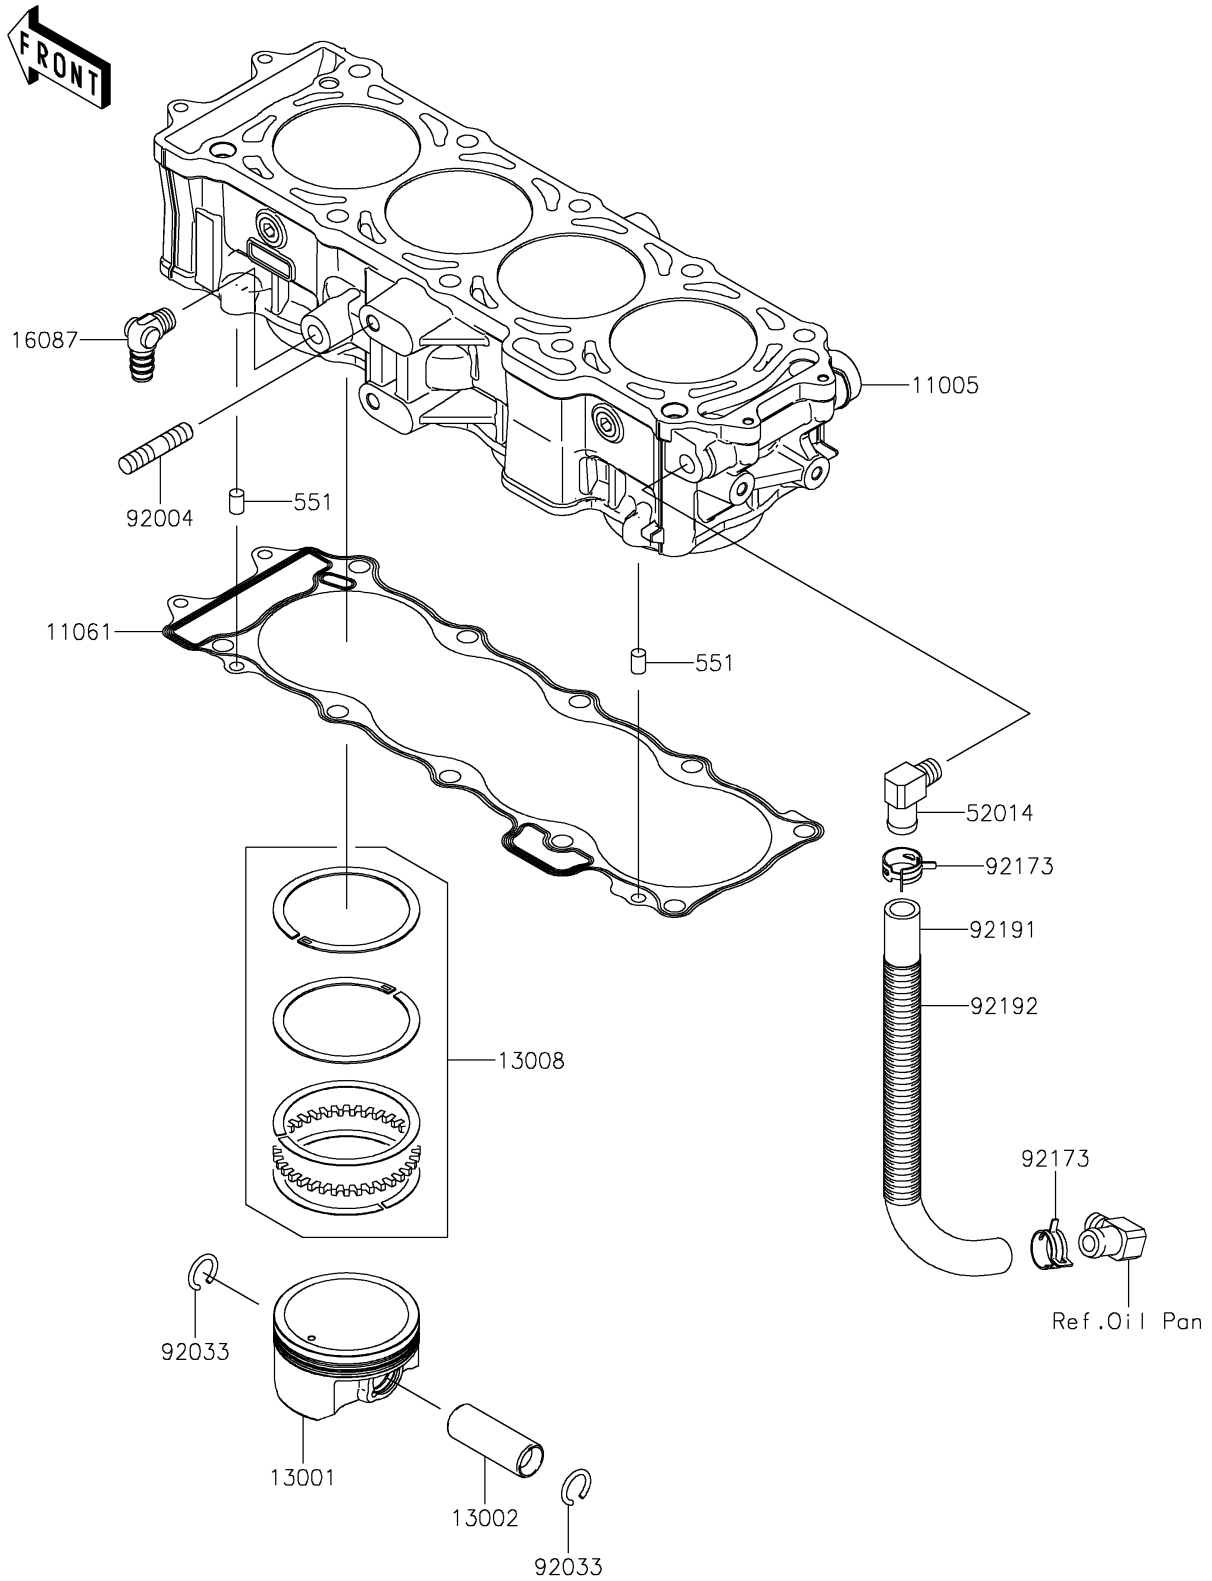

2019 Jet Ski® Ultra® 310X PARTS DIAGRAM

Cylinder/Piston(s)

E1120

2019 Jet Ski® Ultra® 310X PARTS LIST

Cylinder/Piston(s)

ITEM NAME	PART NUMBER	QUANTITY
CYLINDER-ENGINE (Ref # 11005)	11005-0630	1
GASKET,CYLINDER BASE (Ref # 11061)	11061-3770	1
PISTON-ENGINE (Ref # 13001)	13001-0787	1
PIN-PISTON (Ref # 13002)	13002-1131	1
RING-SET-PISTON (Ref # 13008)	13008-0564	1
VALVE-CHECK (Ref # 16087)	16087-3714	1
ELBOW (Ref # 52014)	52014-3717	1
PIN-DOWEL (Ref # 551)	551R0812	1
STUD,10X32 (Ref # 92004)	92004-3759	1
RING-SNAP (Ref # 92033)	92033-1188	1
CLAMP (Ref # 92173)	92173-1039	1
TUBE,BREATHING (Ref # 92191)	92191-3983	1
TUBE,CORRUGATED,L=265 (Ref # 92192)	92192-1083	1