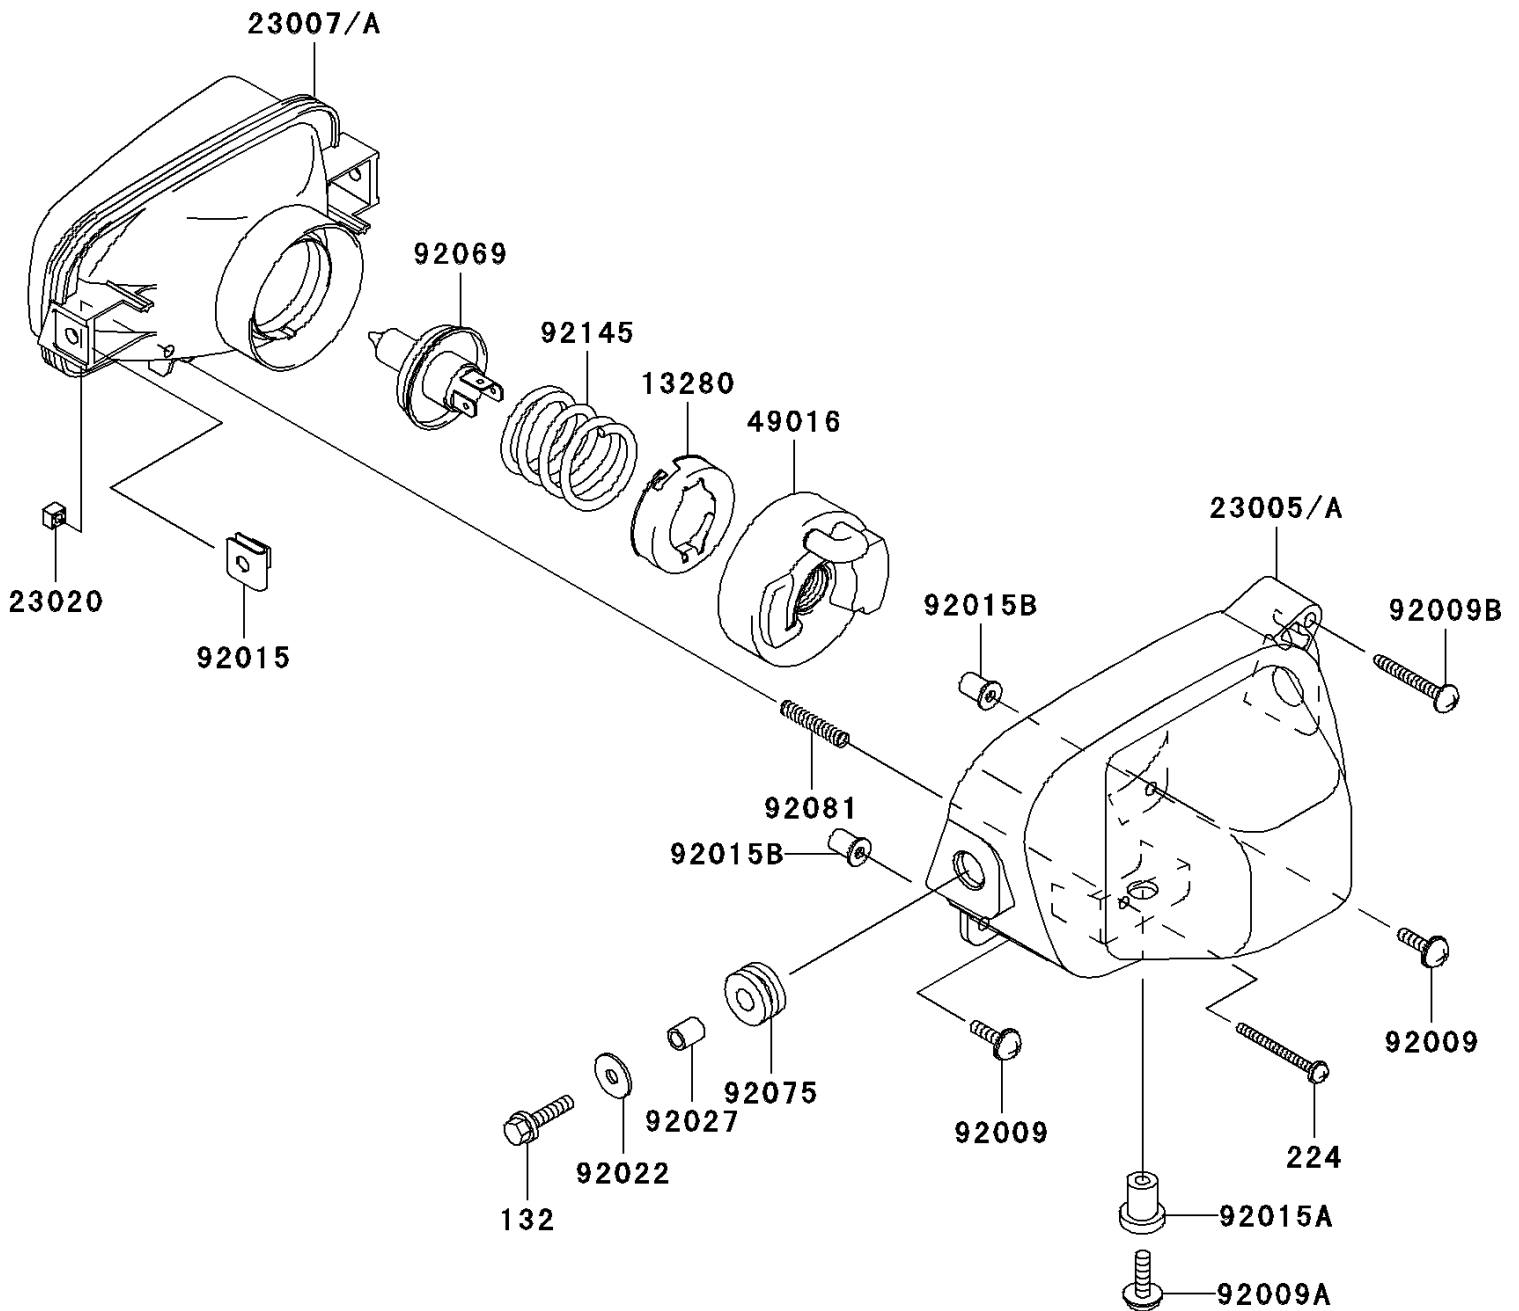

2006 Prairie® 700 4x4 Team Green™ Special Edition PARTS DIAGRAM

Headlight(s)

F2710

2006 Prairie® 700 4x4 Team Green™ Special Edition PARTS LIST

Headlight(s)

ITEM NAME	PART NUMBER	QUANTITY
BOLT-FLANGED-SMALL,6X25 (Ref # 132)	132H0625	1
SCREW-PAN-WP-CROS,4X45 (Ref # 224)	224D0445	1
HOLDER,BULB SETTING (Ref # 13280)	13280-1198	1
BODY-COMP-HEAD LAMP,LH (Ref # 23005)	23005-1180	1
BODY-COMP-HEAD LAMP,RH (Ref # 23005A)	23005-1181	1
LENS-COMP,HEAD LAMP,LH (Ref # 23007)	23007-1389	1
LENS-COMP,HEAD LAMP,RH (Ref # 23007A)	23007-1390	1
NUT,4MM,FOCUS ADJUST (Ref # 23020)	23020-018	1
COVER-SEAL,HEAD LAMP (Ref # 49016)	49016-1213	1
SCREW,5X16,BLACK (Ref # 92009)	92009-1654	1
SCREW,6X22 (Ref # 92009A)	92009-1664	1
SCREW,TAPPING,5X40 (Ref # 92009B)	92009-1928	1
NUT,6MM (Ref # 92015)	92015-1094	1
NUT,RUBBER,6MM (Ref # 92015A)	92015-1692	1
NUT,WELL,5MM (Ref # 92015B)	92015-1757	1
WASHER,6.5X20X1.6 (Ref # 92022)	92022-125	1
COLLAR,6.8X10X12 (Ref # 92027)	92027-162	1
BULB,12V 45/45W,T15 (Ref # 92069)	92069-1114	1
DAMPER (Ref # 92075)	92075-1690	1
SPRING,FOCUS ADJUST (Ref # 92081)	92081-1896	1
SPRING,BULB SETTING (Ref # 92145)	92145-1346	1