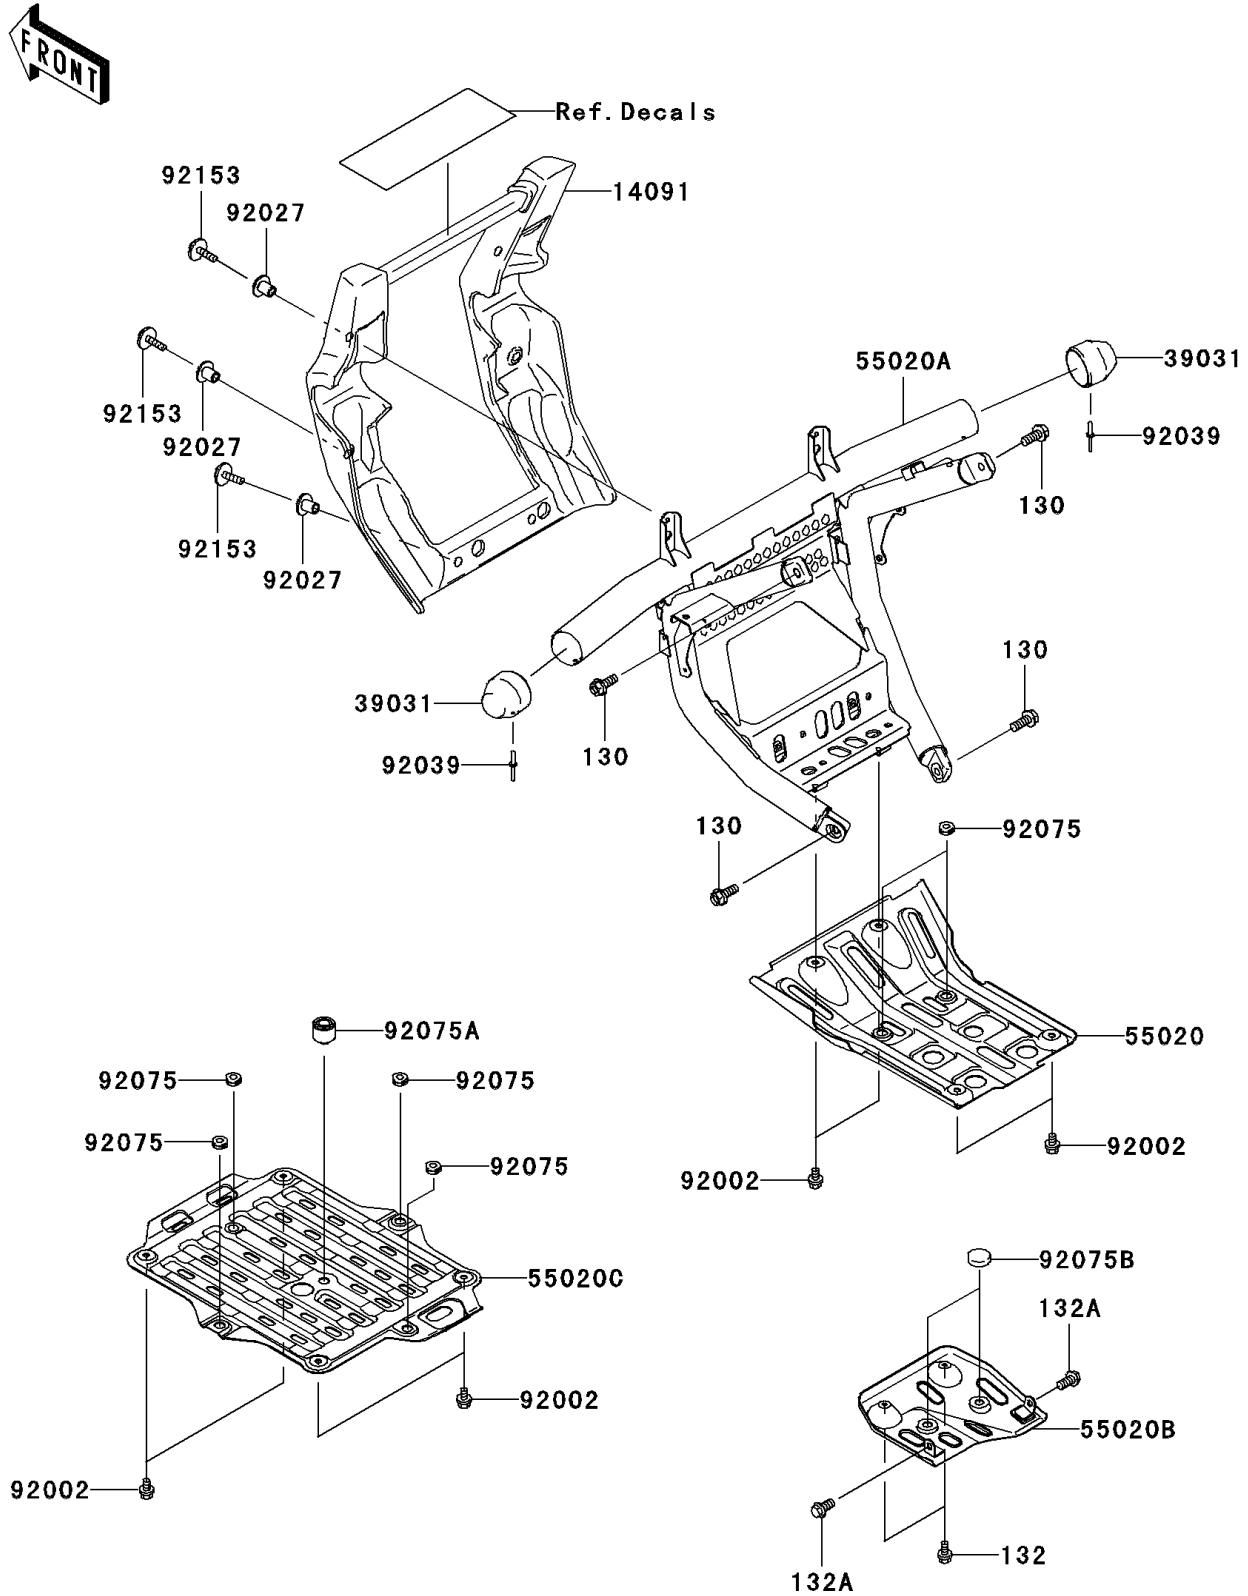

2006 Prairie® 700 4x4 Team Green™ Special Edition PARTS DIAGRAM

Guard(s)

F2680

2006 Prairie® 700 4x4 Team Green™ Special Edition PARTS LIST

Guard(s)

ITEM NAME	PART NUMBER	QUANTITY
BOLT-FLANGED,8X20 (Ref # 130)	130T0820	1
BOLT-FLANGED-SMALL,6X12 (Ref # 132)	132J0612	1
BOLT-FLANGED-SMALL,8X16 (Ref # 132A)	132J0816	1
COVER,FRONT GUARD,F.BLACK (Ref # 14091)	14091-0123-6Z	1
CAP-END,GUARD PIPE (Ref # 39031)	39031-0001	1
GUARD,FRONT SKID (Ref # 55020)	55020-0001	1
GUARD,FR,M.GRAYSTONE (Ref # 55020A)	55020-0015-379	1
GUARD,SWING ARM (Ref # 55020B)	55020-1756	1
GUARD,ENGINE,UNDER (Ref # 55020C)	55020-1808	1
BOLT,6X10 (Ref # 92002)	92002-1449	1
COLLAR,L=14.1 (Ref # 92027)	92027-1920	1
RIVET (Ref # 92039)	92039-1150	1
DAMPER (Ref # 92075)	92075-051	1
DAMPER (Ref # 92075A)	92075-1002	1
DAMPER (Ref # 92075B)	92075-157	1
BOLT,SOCKET,6X22 (Ref # 92153)	92153-0665	1