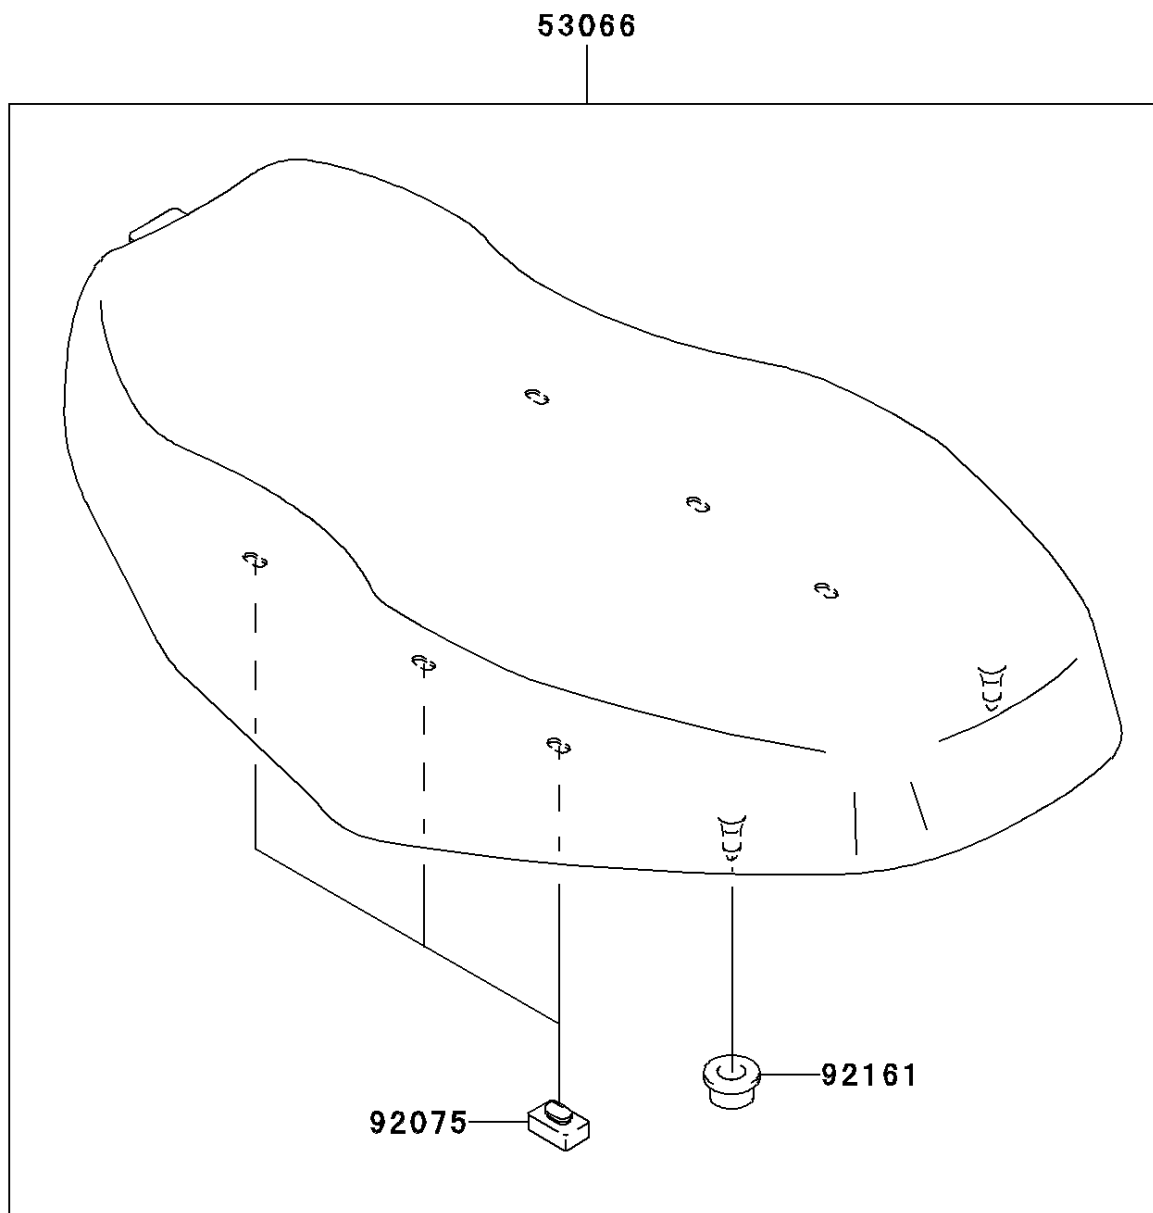

2006 Prairie® 700 4x4 Team Green™ Special Edition PARTS DIAGRAM

Seat

F2510

2006 Prairie® 700 4x4 Team Green™ Special Edition PARTS LIST

Seat

ITEM NAME	PART NUMBER	QUANTITY
SEAT-ASSY,BLACK (Ref # 53066)	53066-0061-MA	1
DAMPER (Ref # 92075)	92075-099	1
DAMPER (Ref # 92161)	92161-1128	1