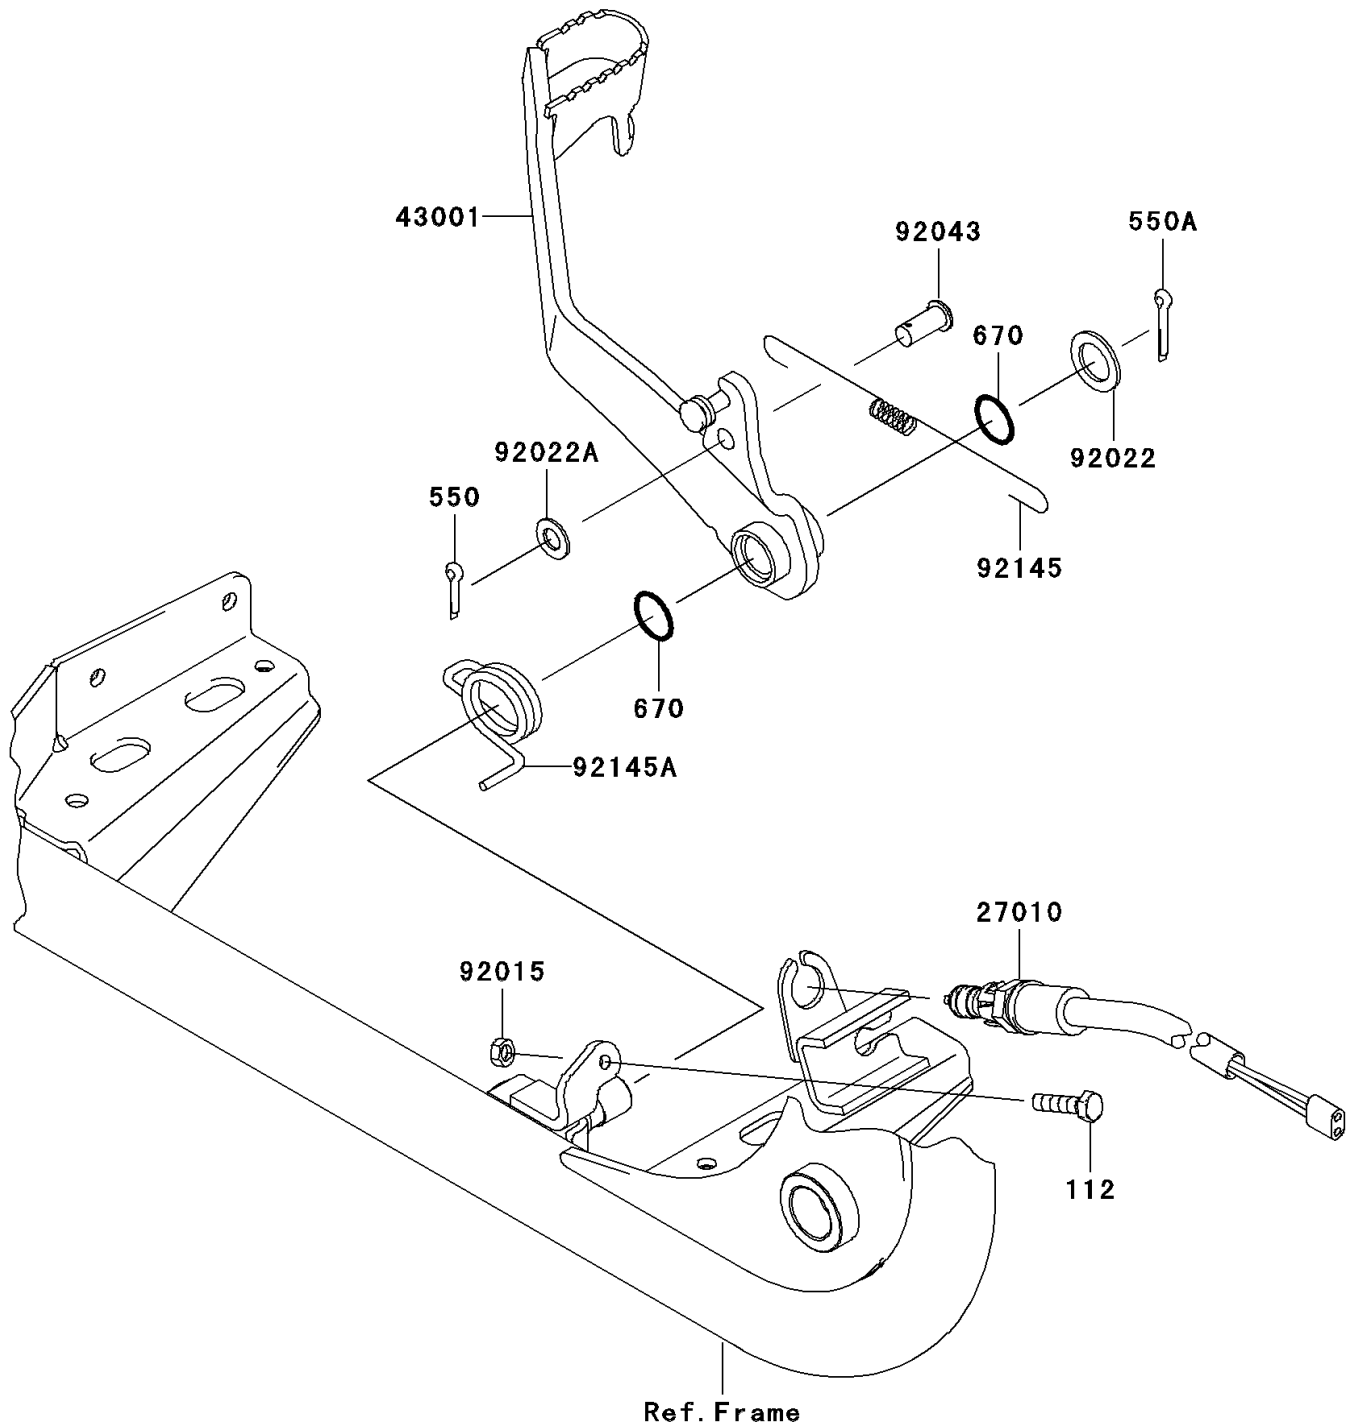

2006 Prairie® 700 4x4 Team Green™ Special Edition PARTS DIAGRAM

Brake Pedal

F2260

2006 Prairie® 700 4x4 Team Green™ Special Edition PARTS LIST

Brake Pedal

ITEM NAME	PART NUMBER	QUANTITY
BOLT-UPSET,6X22 (Ref # 112)	112D0622	1
PIN-COTTER,2.0X15 (Ref # 550)	550D2015	1
PIN-COTTER,2.0X22 (Ref # 550A)	550D2022	1
O RING,15MM (Ref # 670)	670B2015	1
SWITCH,BRAKE (Ref # 27010)	27010-1494	1
LEVER-BRAKE,PEDAL (Ref # 43001)	43001-0036	1
NUT,6MM (Ref # 92015)	92015-1410	1
WASHER,15.5X24X1.6 (Ref # 92022)	92022-1049	1
WASHER,8.5X16X1.2 (Ref # 92022A)	92022-1582	1
PIN,8X16 (Ref # 92043)	92043-1013	1
SPRING,BRAKE SWITCH (Ref # 92145)	92145-0056	1
SPRING,BRAKE PEDAL RETURN (Ref # 92145A)	92145-1421	1