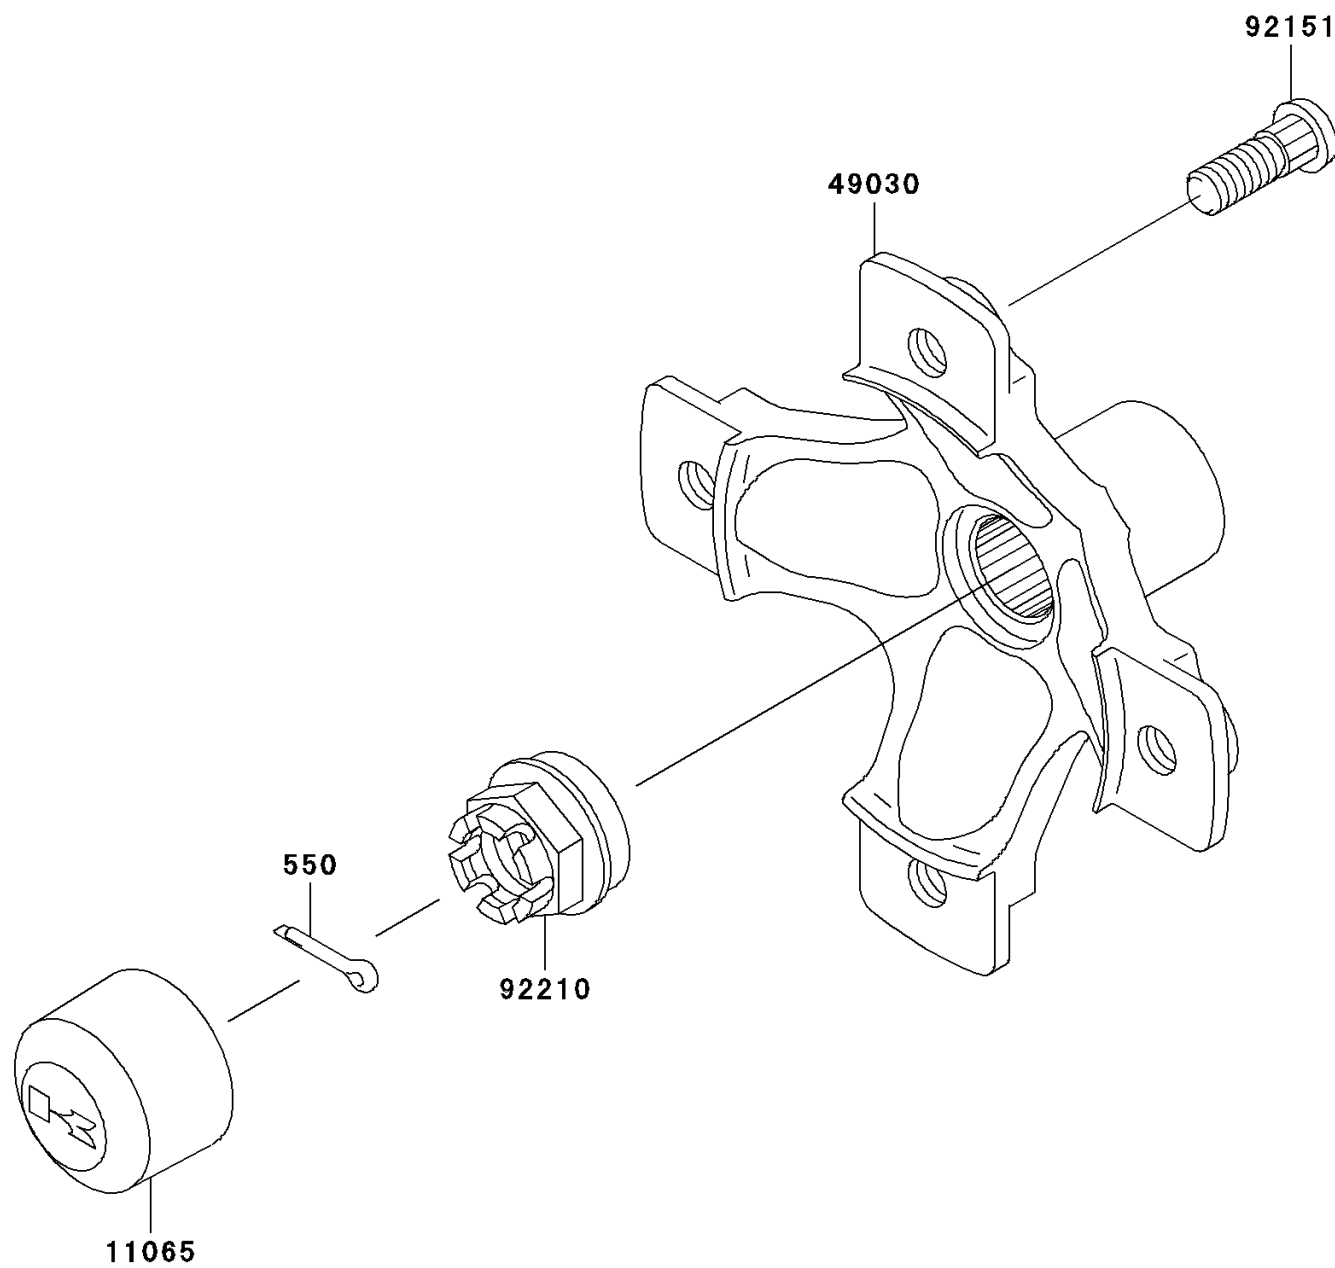

## 2006 Prairie® 700 4x4 Team Green™ Special Edition PARTS DIAGRAM

Rear Hub

F2240

## 2006 Prairie® 700 4x4 Team Green™ Special Edition PARTS LIST

Rear Hub

ITEM NAME	PART NUMBER	QUANTITY
PIN-COTTER,4.0X25 (Ref # 550)	550D4025	1
CAP,WHEEL (Ref # 11065)	11065-1153	1
HUB,RR (Ref # 49030)	49030-1140	1
BOLT,10X29.5 (Ref # 92151)	92151-1392	1
NUT,CASTLE,20MM (Ref # 92210)	92210-1381	1