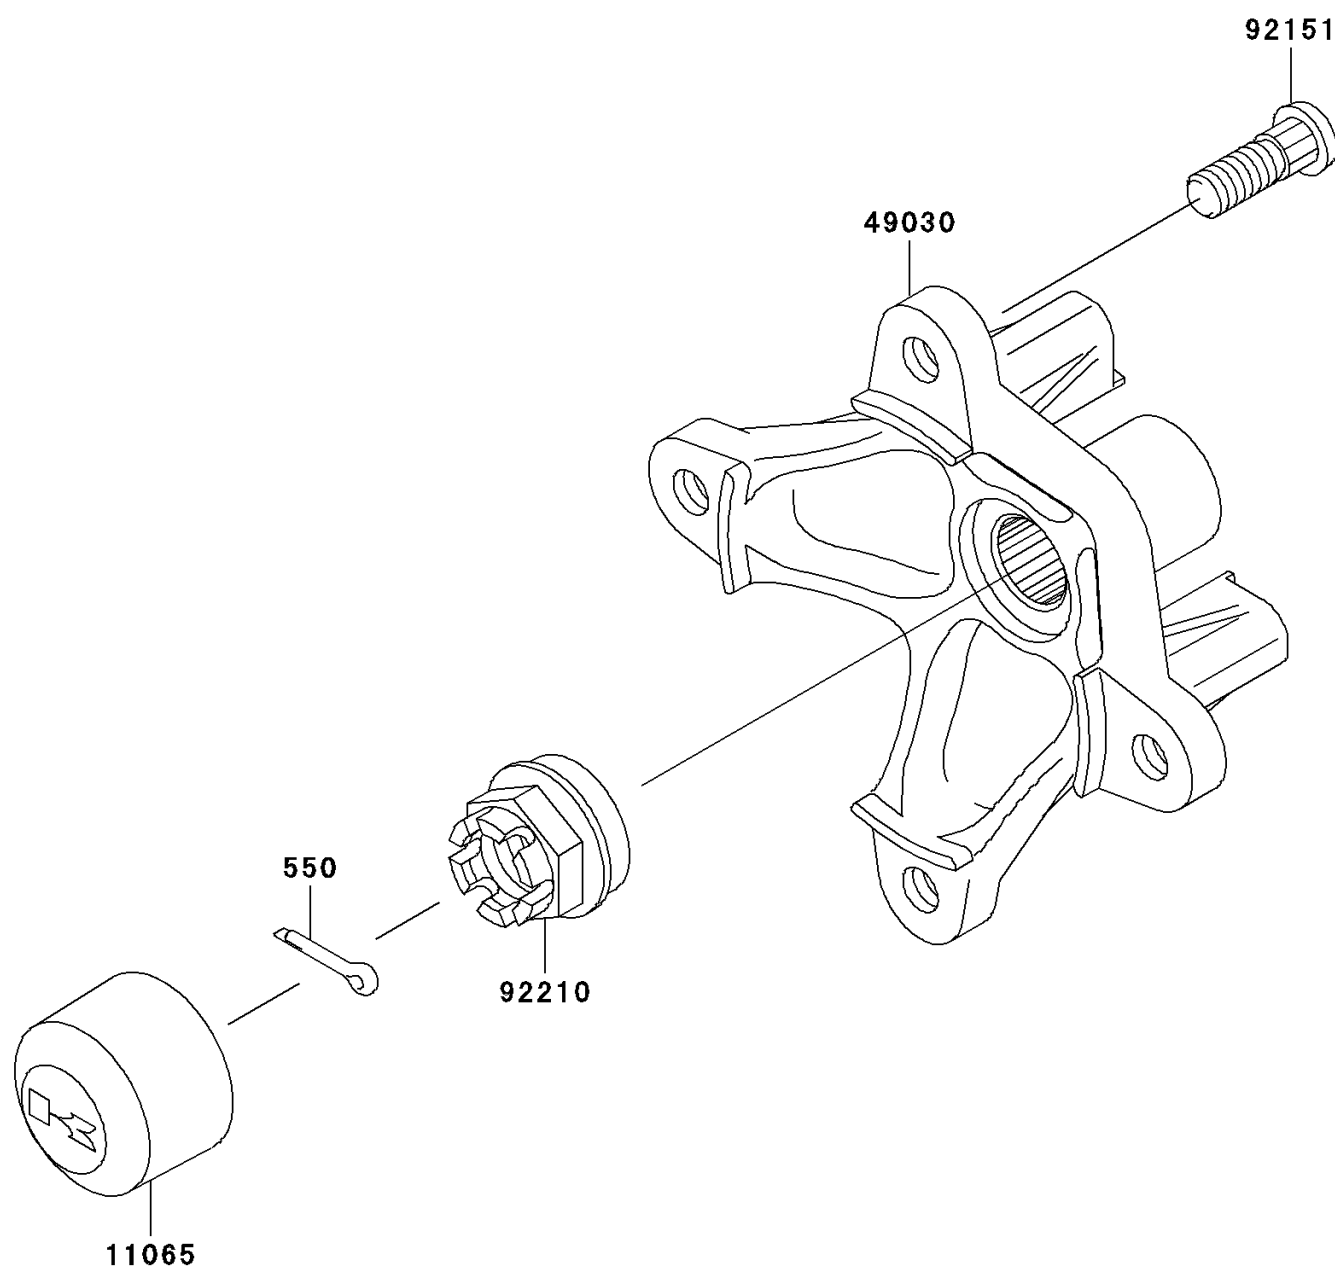

2006 Prairie® 700 4x4 Team Green™ Special Edition PARTS DIAGRAM

Front Hub

F2230

2006 Prairie® 700 4x4 Team Green™ Special Edition PARTS LIST

Front Hub

ITEM NAME	PART NUMBER	QUANTITY
PIN-COTTER,4.0X25 (Ref # 550)	550D4025	1
CAP,WHEEL (Ref # 11065)	11065-1153	1
HUB,FR (Ref # 49030)	49030-1135	1
BOLT,10X29.5 (Ref # 92151)	92151-1392	1
NUT,CASTLE,18MM (Ref # 92210)	92210-1349	1