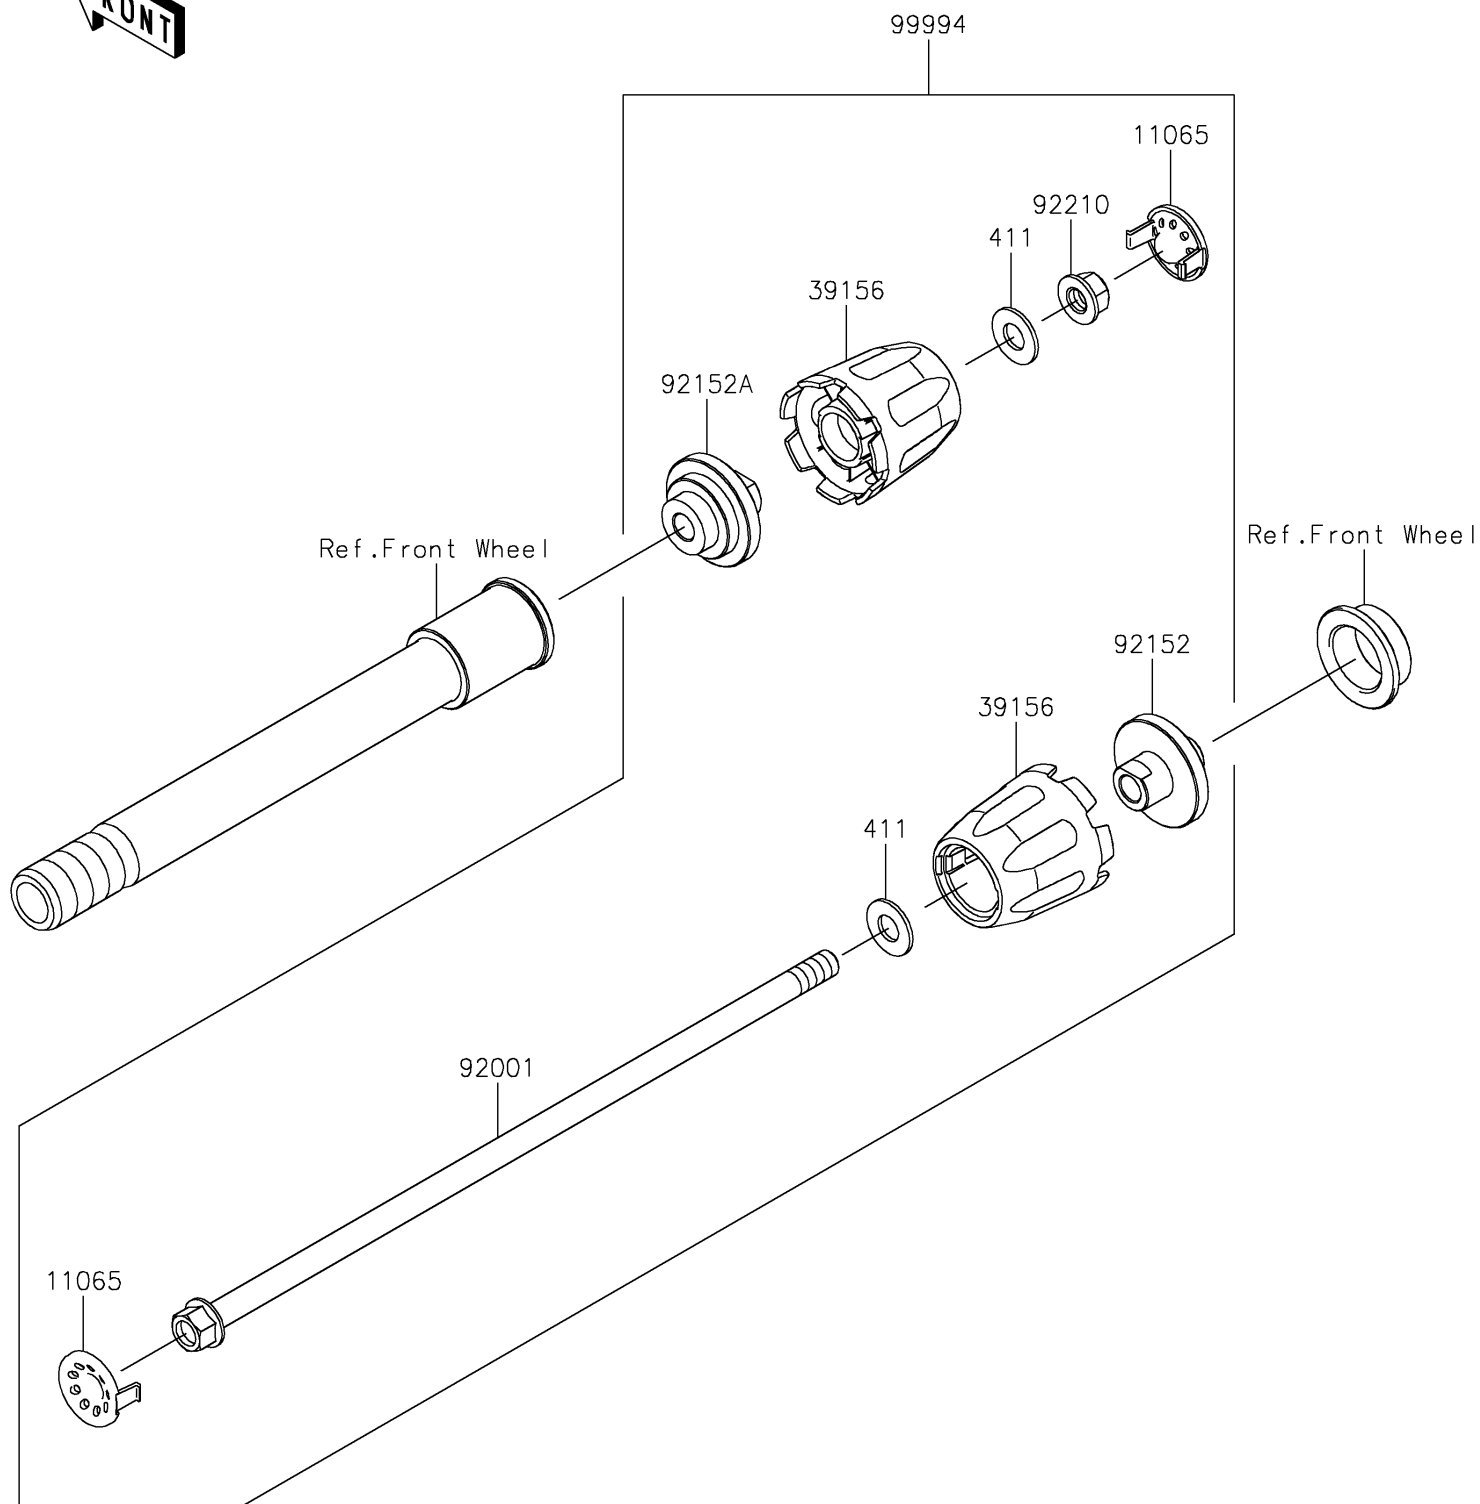

## 2019 NINJA® ZX™-6R ABS PARTS DIAGRAM

Accessory(Axle Slider)

F2910B

## 2019 NINJA® ZX™-6R ABS PARTS LIST

Accessory(Axle Slider)

ITEM NAME	PART NUMBER	QUANTITY
CAP,B.SILVER (Ref # 11065)	11065-1313-54N	1
PAD,AXLE SLIDER (Ref # 39156)	39156-2212	1
WASHER-PLAIN,10MM (Ref # 411)	411AA1000	1
BOLT,FLANGED,10X320,BLACK (Ref # 92001)	92001-1624	1
COLLAR,LH (Ref # 92152)	92152-2502	1
COLLAR,RH (Ref # 92152A)	92152-2503	1
NUT,LOCK,FLANGED,10MM (Ref # 92210)	92210-1139	1
FRONT AXLE SLIDER (Ref # 99994)	99994-1119	1