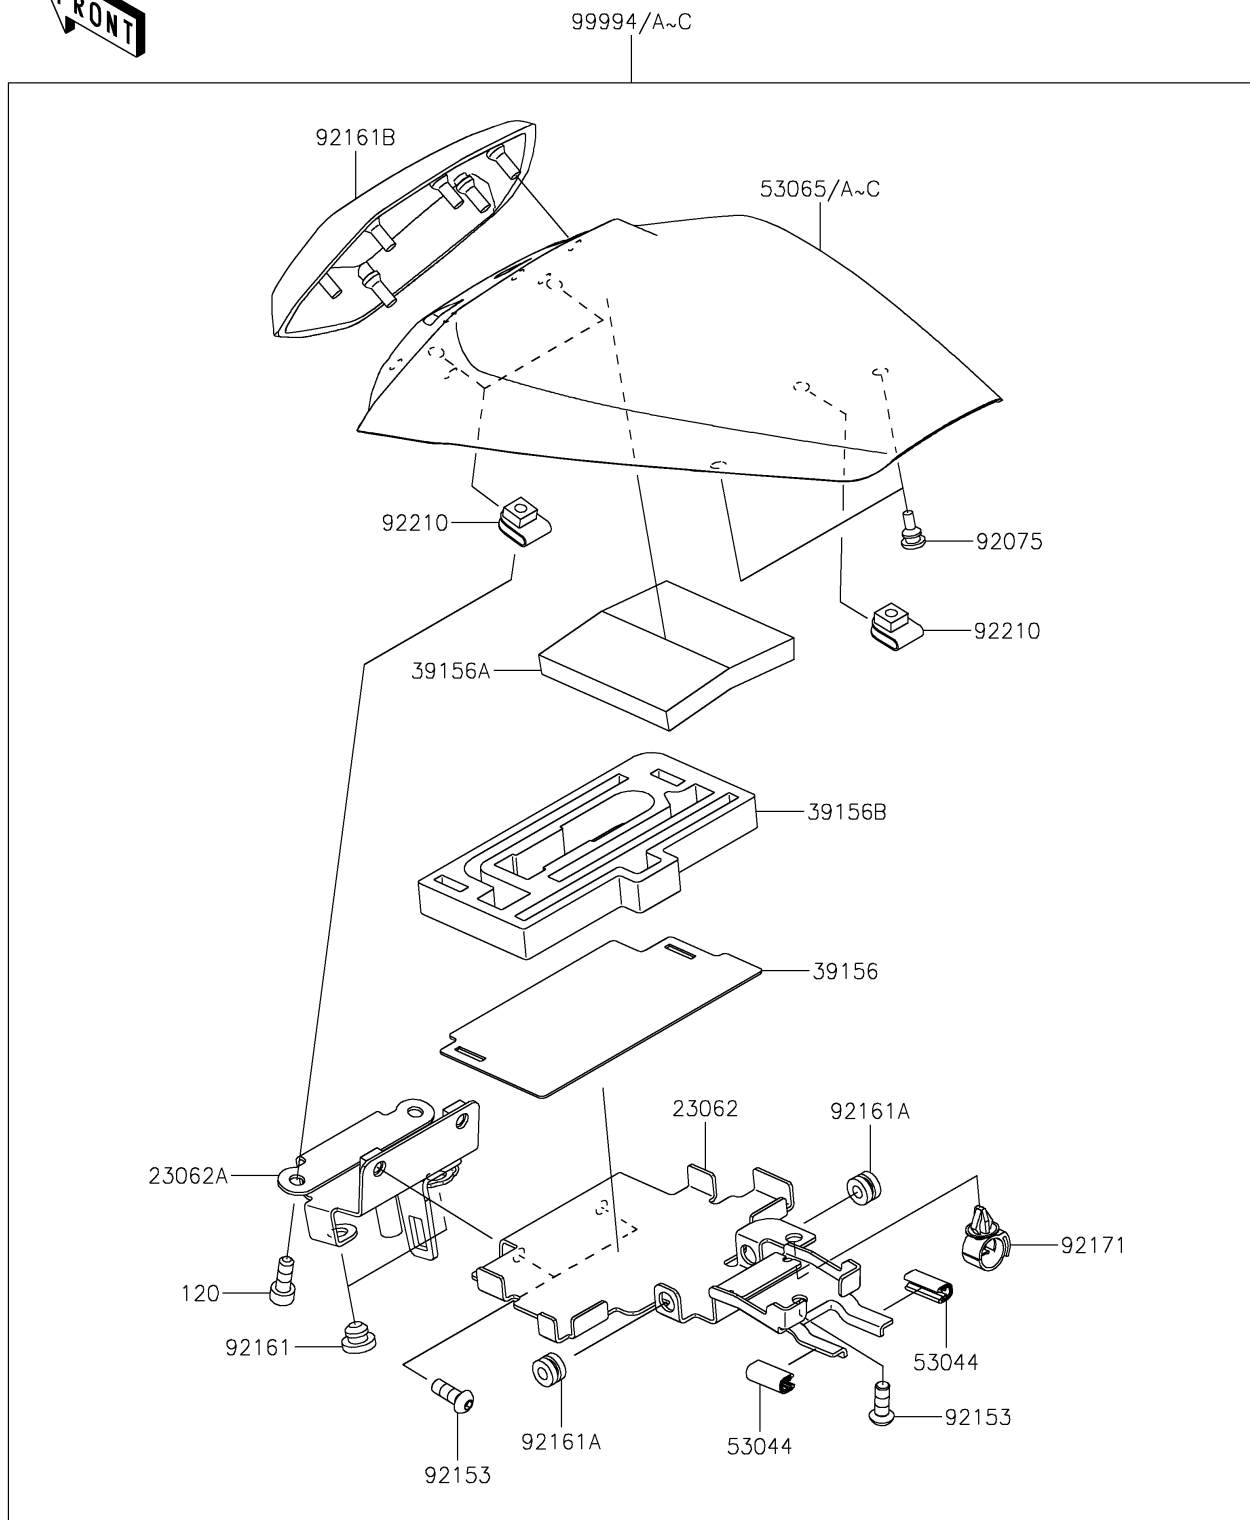

## 2019 NINJA® ZX™-6R ABS PARTS DIAGRAM

Accessory(Pillion Seat Cover)

F2910A

## 2019 NINJA® ZX™-6R ABS PARTS LIST

Accessory(Pillion Seat Cover)

ITEM NAME	PART NUMBER	QUANTITY
BOLT-SOCKET,6X16 (Ref # 120)	120CA0616	1
BRACKET-COMP (Ref # 23062)	23062-1162	1
BRACKET-COMP (Ref # 23062A)	23062-1184	1
PAD (Ref # 39156)	39156-2365	1
PAD (Ref # 39156A)	39156-2366	1
PAD (Ref # 39156B)	39156-2367	1
TRIM,L=20 (Ref # 53044)	53044-0021	1
COVER SEAT,P.S.GRAY (Ref # 53065)	53065-0038-36S	1
COVER SEAT,M.F.S.BLACK (Ref # 53065B)	53065-0038-739	1
DAMPER,6X10X15 (Ref # 92075)	92075-1808	1
BOLT,SOCKET,6X16 (Ref # 92153)	92153-1785	1
DAMPER (Ref # 92161)	92161-1084	1
DAMPER (Ref # 92161A)	92161-1350	1
DAMPER,SEAT PAD (Ref # 92161B)	92161-1812	1
CLAMP,13MM DIA. (Ref # 92171)	92171-1415	1
NUT,6MM (Ref # 92210)	92210-0277	1
PILLION SEAT COVER,P.S.GRAY (Ref # 99994)	99994-1116-36S	1
PILLION SEAT COVER,M.F.S.BLACK (Ref # 99994B)	99994-1116-739	1