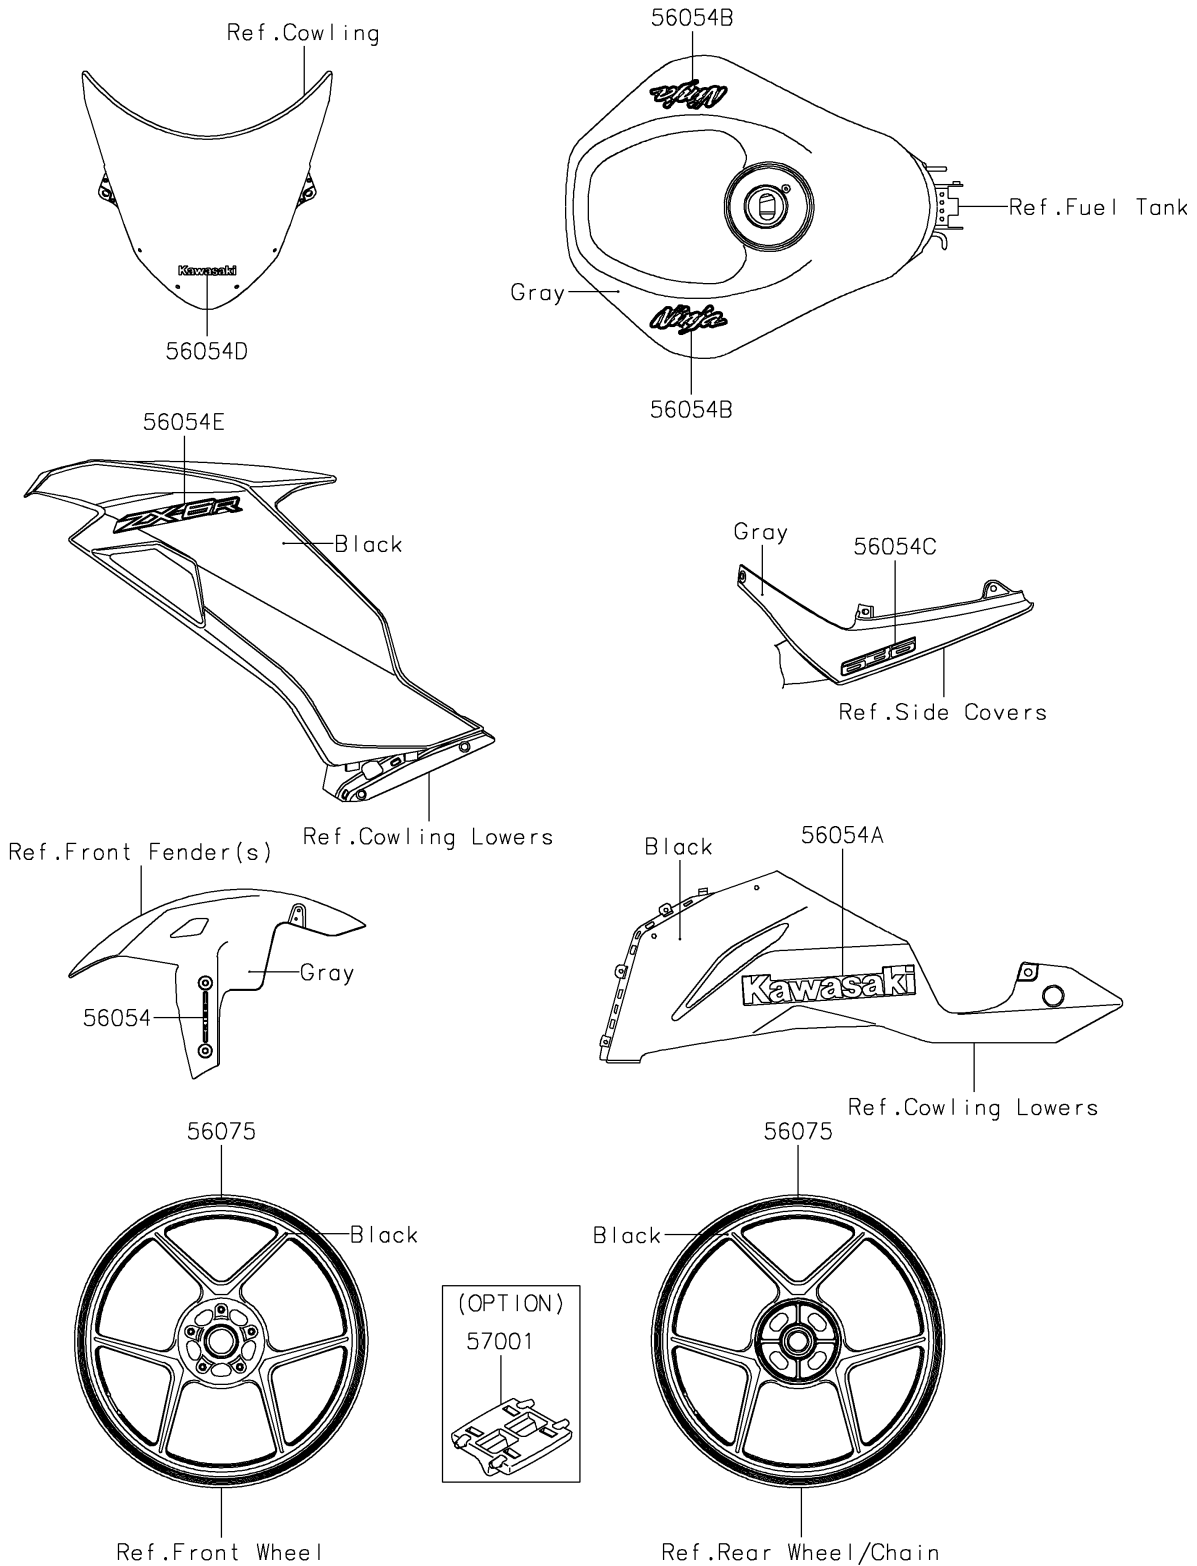

2019 NINJA® ZX™-6R ABS PARTS DIAGRAM

Decals(Gray)(GKF)

F2861A

2019 NINJA® ZX™-6R ABS PARTS LIST

Decals(Gray)(GKF)

ITEM NAME	PART NUMBER	QUANTITY
MARK,FR FENDER,KIBS (Ref # 56054)	56054-0721	1
MARK,LWR COWL.,KAWASAKI (Ref # 56054A)	56054-2039	1
MARK,FUEL TANK,NINJA (Ref # 56054B)	56054-2498	1
MARK,TAIL COVER,636 (Ref # 56054C)	56054-2500	1
MARK,WINDSHIELD,KAWASAKI (Ref # 56054D)	56054-2509	1
MARK,SIDE COWL.,ZX-6R (Ref # 56054E)	56054-2550	1
PATTERN,WHEEL,BLUE,4X1350 (Ref # 56075)	56075-7778	1
RIM STRIPE APPLICATOR (Ref # 57001)	57001-1752	1