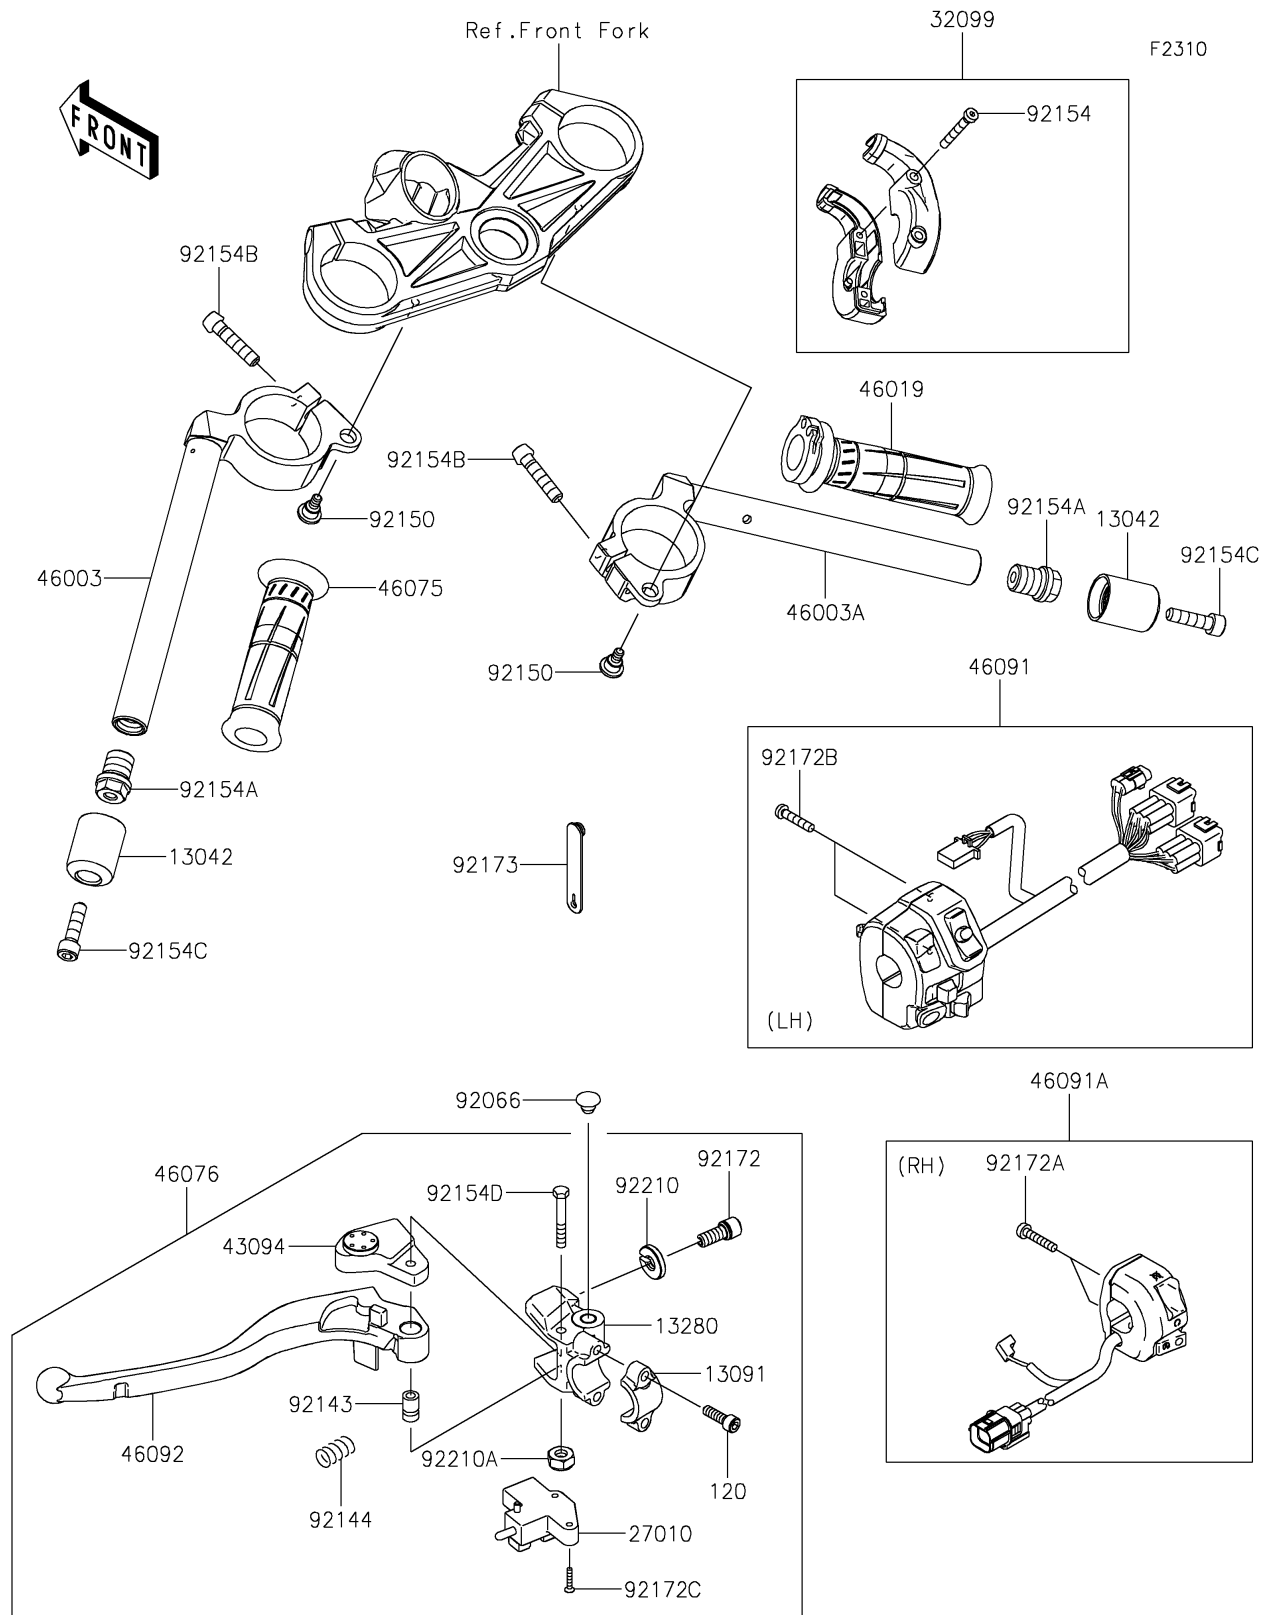

## 2019 NINJA® ZX™-6R ABS PARTS DIAGRAM

Handlebar

## 2019 NINJA® ZX™-6R ABS PARTS LIST

Handlebar

ITEM NAME	PART NUMBER	QUANTITY
BOLT-SOCKET,6X20 (Ref # 120)	120CC0620	1
WEIGHT,HANDLE (Ref # 13042)	13042-5001	1
HOLDER,CLUTCH LEVER (Ref # 13091)	13091-1624	1
HOLDER,CLUTCH LEVER (Ref # 13280)	13280-0248	1
SWITCH,CLUTCH (Ref # 27010)	27010-0854	1
CASE,THROTTLE (Ref # 32099)	32099-0766	1
ADJUSTER (Ref # 43094)	43094-0008	1
HANDLE,LH (Ref # 46003)	46003-0600	1
HANDLE,RH (Ref # 46003A)	46003-0601	1
GRIP-ASSY,THROTTLE (Ref # 46019)	46019-0020	1
GRIP,LH (Ref # 46075)	46075-0068	1
LEVER-ASSY-GRIP,CLUTCH (Ref # 46076)	46076-0121	1
HOUSING-ASSY-CONTROL,LH (Ref # 46091)	46091-0420	1
HOUSING-ASSY-CONTROL,RH (Ref # 46091A)	46091-0421	1
LEVER-GRIP (Ref # 46092)	46092-0568	1
PLUG,9.5X8,POLYETHYLENE (Ref # 92066)	92066-1077	1
COLLAR (Ref # 92143)	92143-1379	1
SPRING (Ref # 92144)	92144-1467	1
BOLT,6MM (Ref # 92150)	92150-1090	1
BOLT,SOCKET,5X35 (Ref # 92154)	92154-1530	1
BOLT,17X18 (Ref # 92154A)	92154-1902	1
BOLT,SOCKET,8X35 (Ref # 92154B)	92154-1969	1
BOLT,SOCKET,8X30 (Ref # 92154C)	92154-1970	1
BOLT (Ref # 92154D)	92154-2318	1
SCREW (Ref # 92172)	92172-1138	1
SCREW-PAN-CROS,5X22 (Ref # 92172A)	92172-1139	1
SCREW-PAN-CROS,5X25 (Ref # 92172B)	92172-1140	1
SCREW,3X16 (Ref # 92172C)	92172-1185	1
CLAMP (Ref # 92173)	92173-1526	1

## 2019 NINJA® ZX™-6R ABS PARTS LIST

Handlebar

ITEM NAME	PART NUMBER	QUANTITY
NUT (Ref # 92210)	92210-1519	1
NUT,LOCK,6MM (Ref # 92210A)	92210-1544	1