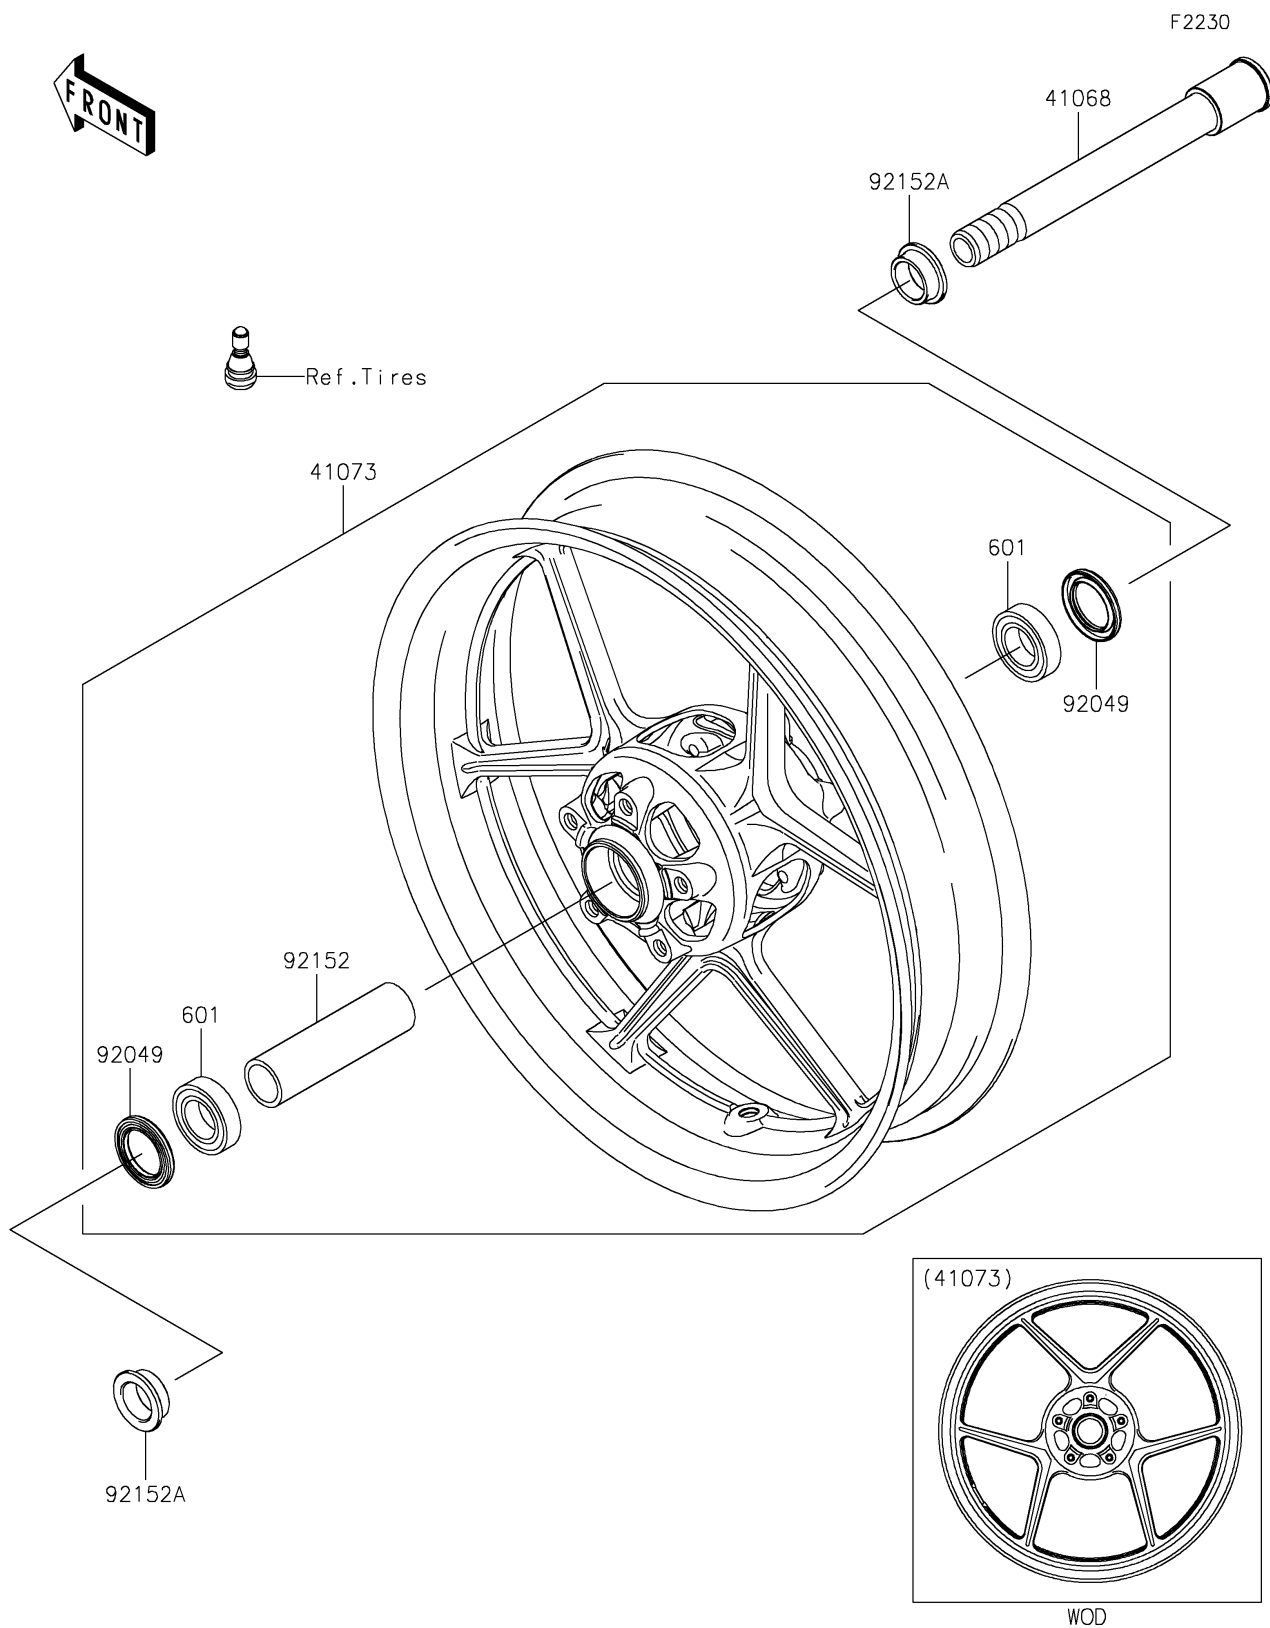

2019 NINJA® ZX™-6R ABS PARTS DIAGRAM

Front Wheel

2019 NINJA® ZX™-6R ABS PARTS LIST

Front Wheel

ITEM NAME	PART NUMBER	QUANTITY
AXLE,FR,25X207 (Ref # 41068)	41068-0599	1
WHEEL-ASSY,FR,G.BLACK (Ref # 41073)	41073-0728-18F	1
BEARING-BALL,#6005UU (Ref # 601)	601B6005UU	1
SEAL-OIL,BJN-C2 32X47X5 (Ref # 92049)	92049-0050	1
COLLAR,FR HUB,L=115 (Ref # 92152)	92152-0242	1
COLLAR,FR AXLE,L=13 (Ref # 92152A)	92152-1470	1