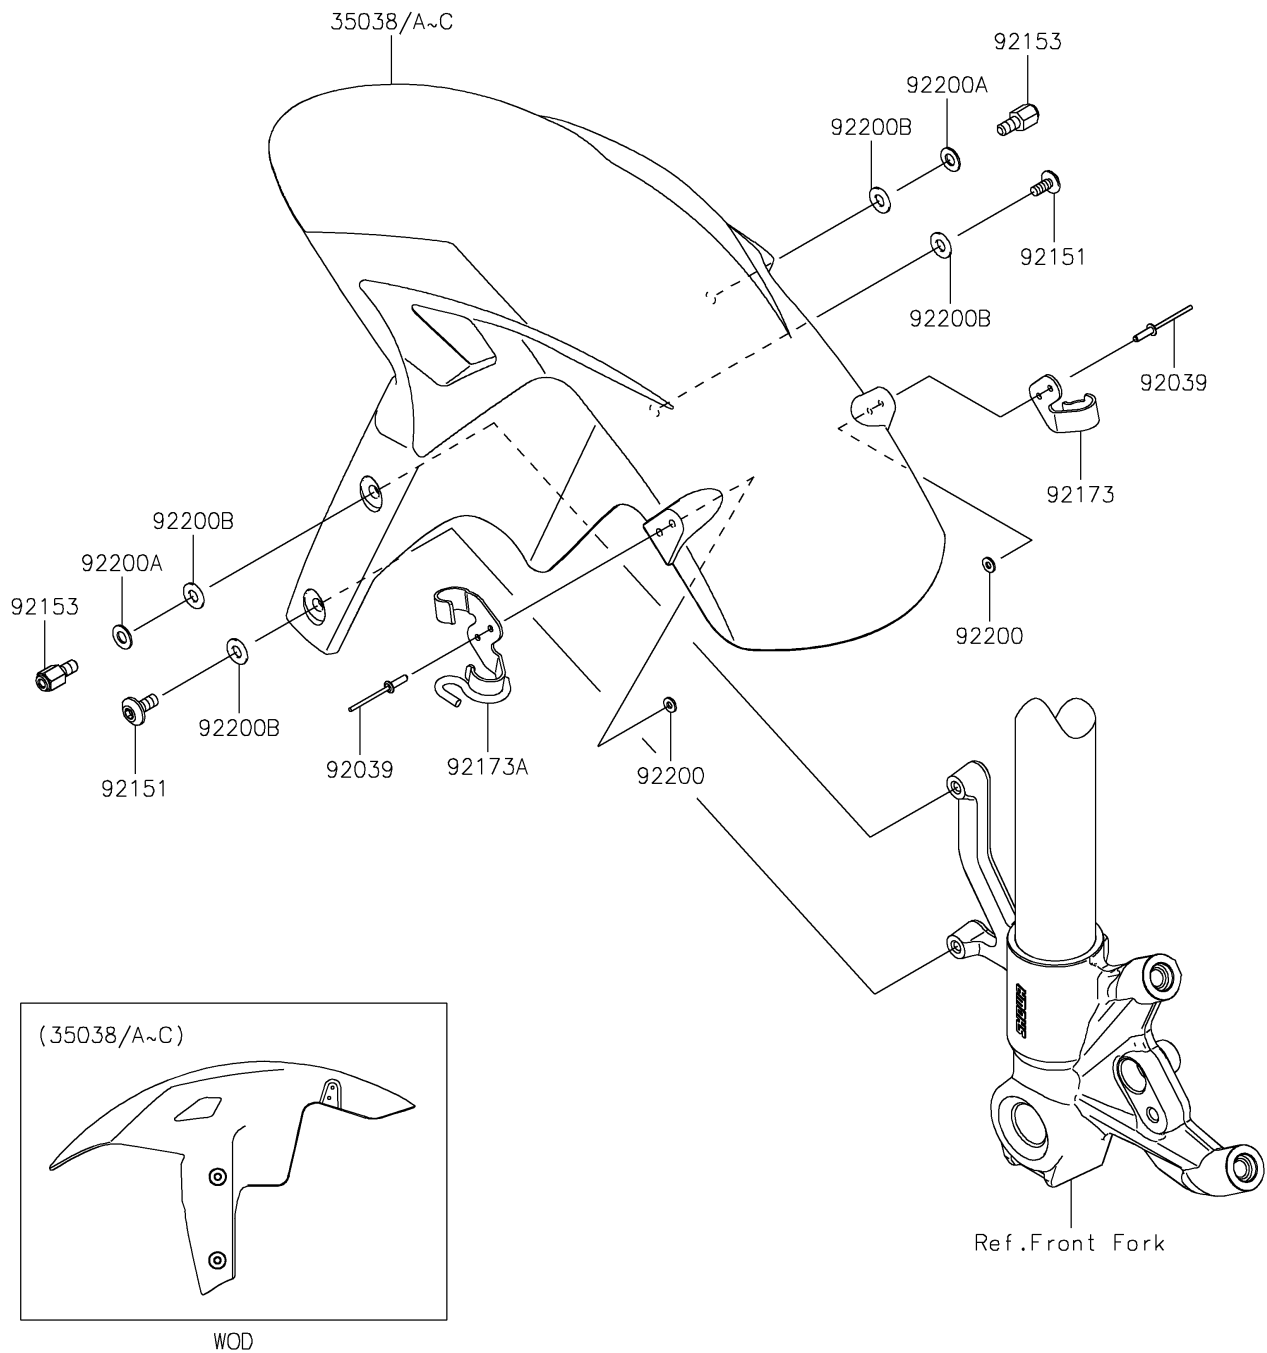

2019 NINJA® ZX™-6R ABS PARTS DIAGRAM

Front Fender(s)

F2171

2019 NINJA® ZX™-6R ABS PARTS LIST

Front Fender(s)

ITEM NAME	PART NUMBER	QUANTITY
FENDER-FRONT,P.S.GRAY (Ref # 35038)	35038-0009-36S	1
RIVET (Ref # 92039)	92039-1231	1
BOLT,SOCKET,6X14 (Ref # 92151)	92151-1654	1
BOLT,6MM (Ref # 92153)	92153-0335	1
CLAMP,FR FENDER,RH (Ref # 92173)	92173-0984	1
CLAMP,FR FENDER,LH (Ref # 92173A)	92173-2057	1
WASHER,3.5X8X1 (Ref # 92200)	92200-1251	1
WASHER,6.2X15X1.2 (Ref # 92200A)	92200-1762	1
WASHER,6.2X14X1 (Ref # 92200B)	92200-1986	1