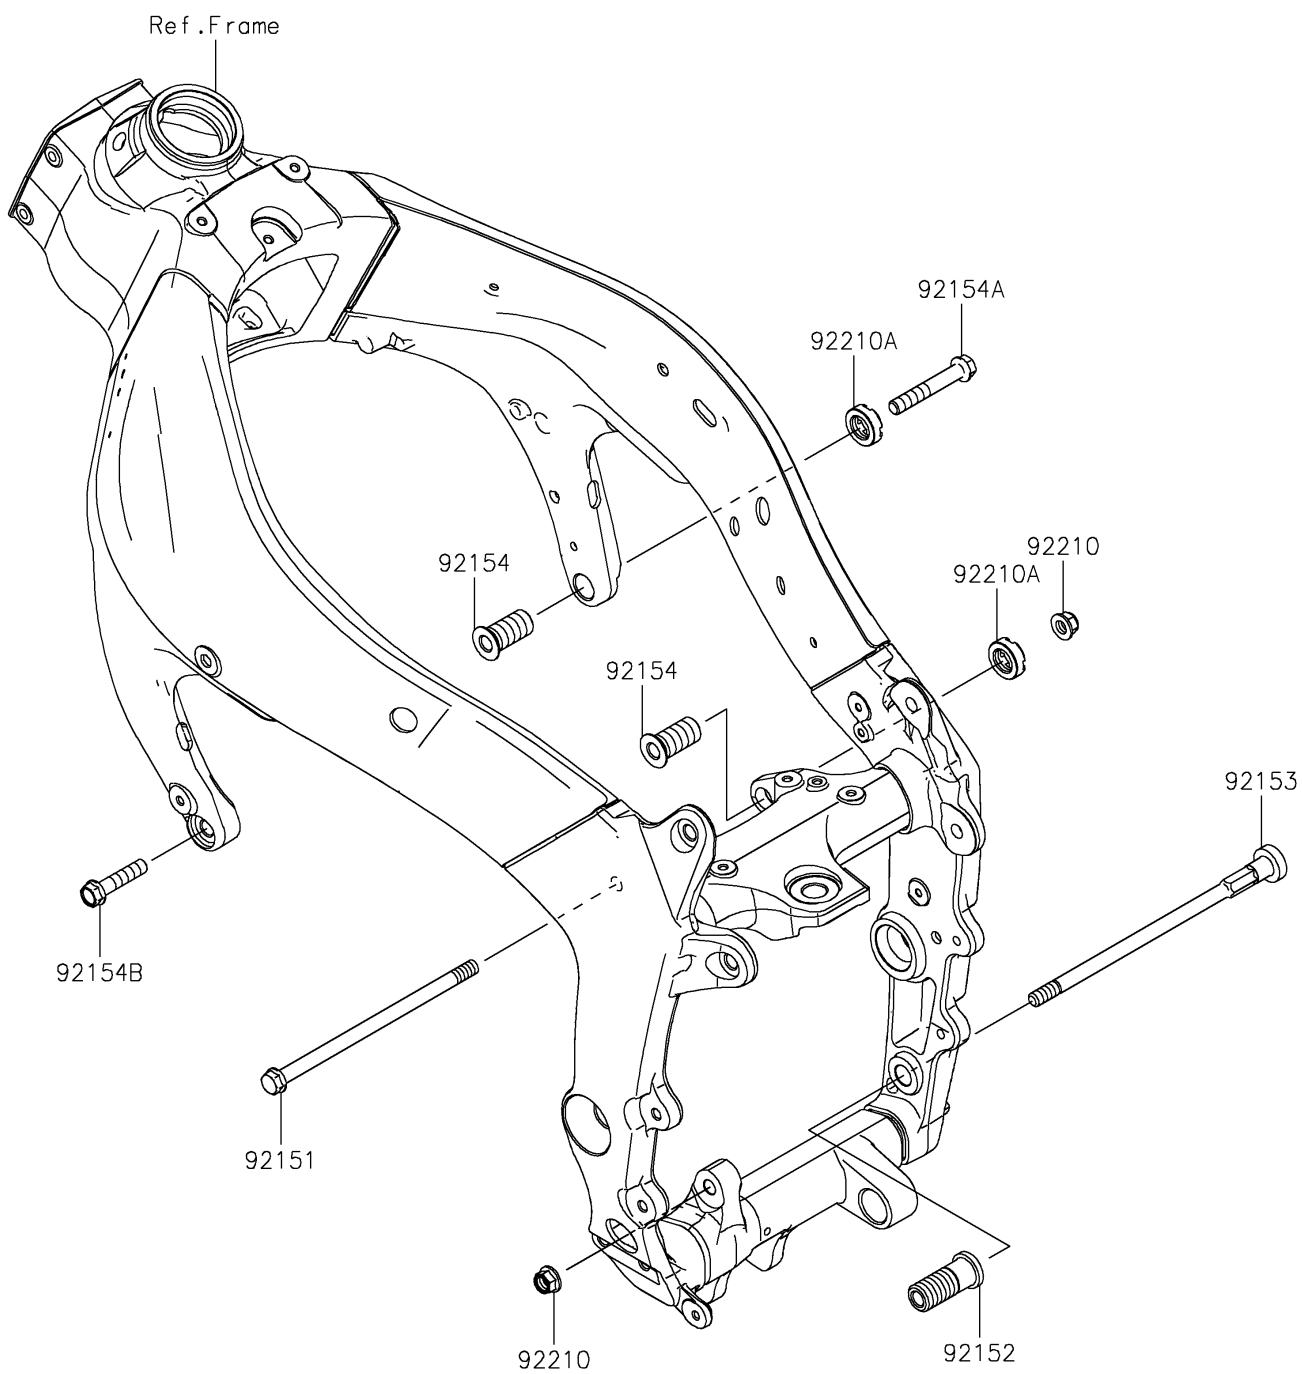

## 2019 NINJA® ZX™-6R ABS PARTS DIAGRAM

Engine Mount

F2122

## 2019 NINJA® ZX™-6R ABS PARTS LIST

Engine Mount

ITEM NAME	PART NUMBER	QUANTITY
BOLT,FLANGED,10X190 (Ref # 92151)	92151-1915	1
COLLAR,ENGINE MOUNT (Ref # 92152)	92152-0076	1
BOLT,SOCKET,10X227 (Ref # 92153)	92153-1328	1
BOLT,ENGINE MOUNT,18MM (Ref # 92154)	92154-0249	1
BOLT,FLANGED,10X65 (Ref # 92154A)	92154-1964	1
BOLT,FLANGED,10X40 (Ref # 92154B)	92154-1965	1
NUT,LOCK,FLANGED,10MM (Ref # 92210)	92210-1139	1
NUT,18MM (Ref # 92210A)	92210-1203	1