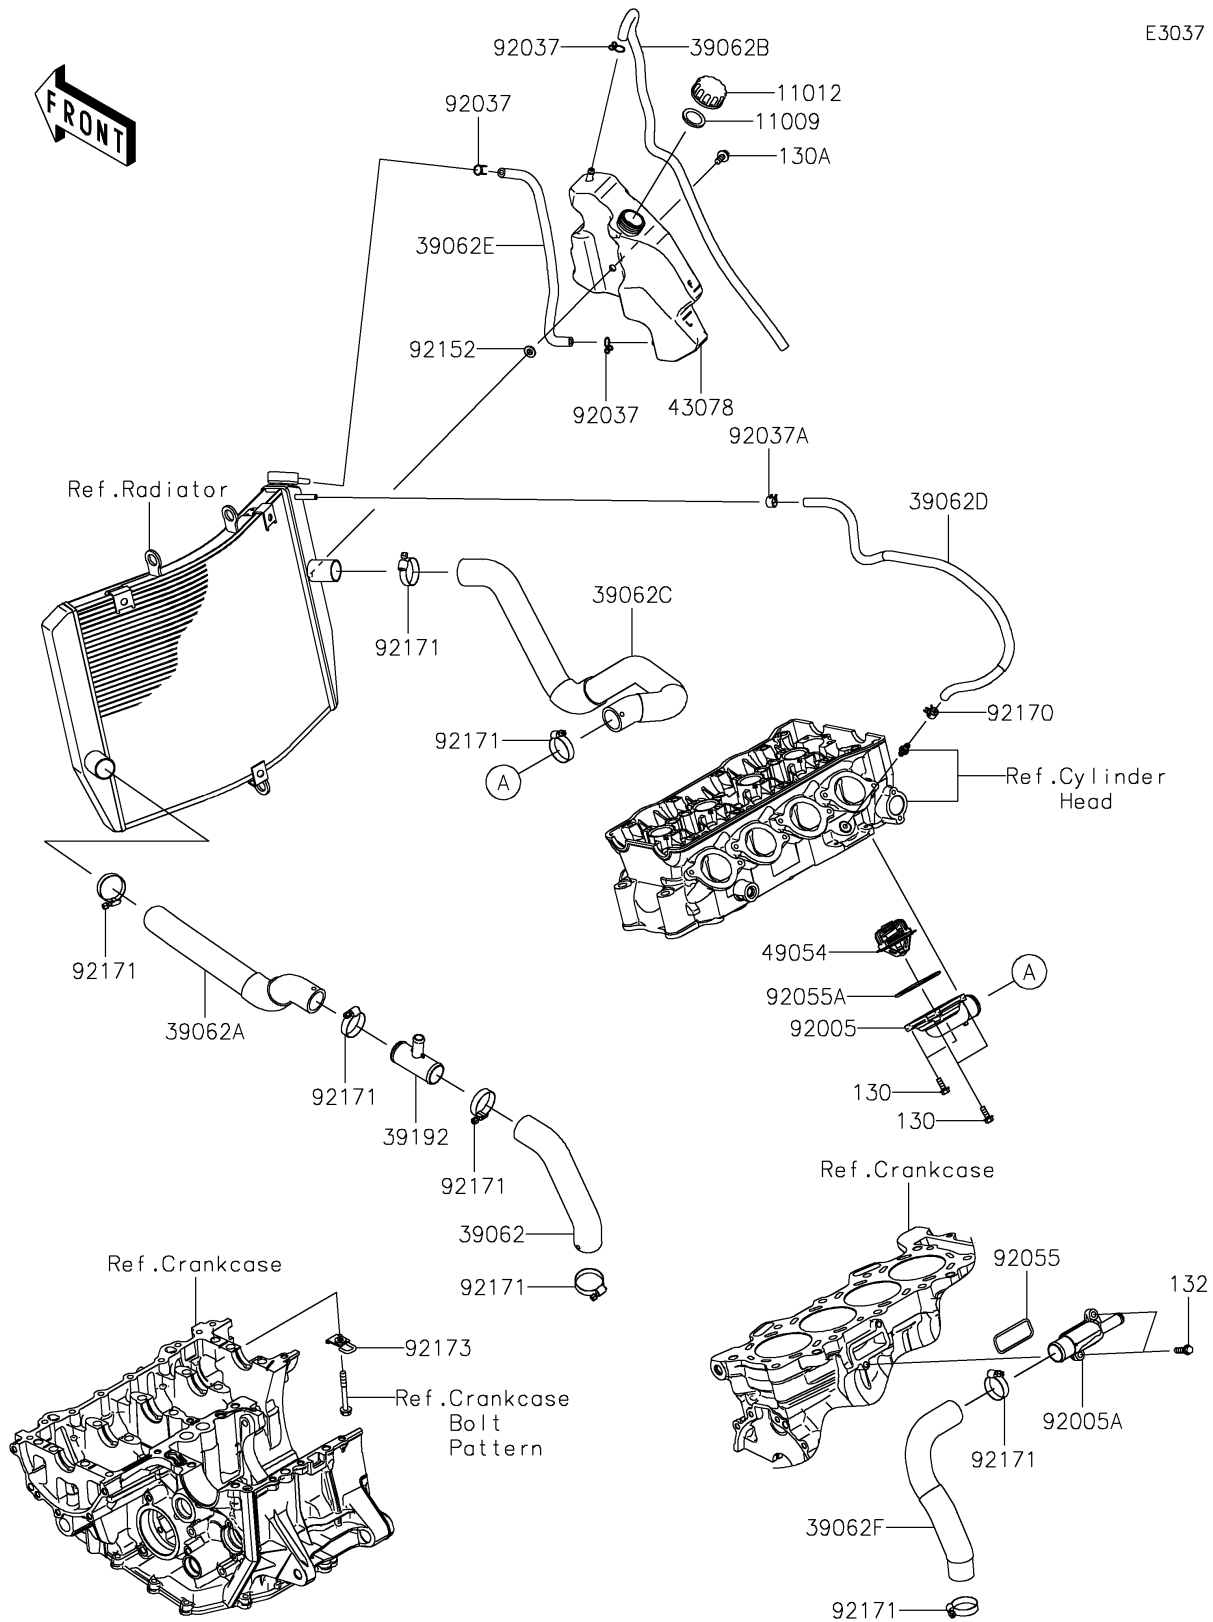

2019 NINJA® ZX™-6R ABS PARTS DIAGRAM

Water Pipe

E3037

2019 NINJA® ZX™-6R ABS PARTS LIST

Water Pipe

ITEM NAME	PART NUMBER	QUANTITY
GASKET,RESERVOIR TANK CAP (Ref # 11009)	11009-1145	1
CAP (Ref # 11012)	11012-1084	1
BOLT-FLANGED,5X14 (Ref # 130)	130BA0514	1
BOLT-FLANGED,6X14 (Ref # 130A)	130BA0614	1
BOLT-FLANGED-SMALL,6X20 (Ref # 132)	132BB0620	1
HOSE-COOLING,PIPE-W.PUMP (Ref # 39062)	39062-0166	1
HOSE-COOLING,RAD.-WATER PIPE (Ref # 39062A)	39062-0609	1
HOSE-COOLING,OVERFLOW (Ref # 39062B)	39062-0618	1
HOSE-COOLING,HEAD-RAD. (Ref # 39062C)	39062-0627	1
HOSE-COOLING,RAD.-HEAD (Ref # 39062D)	39062-0628	1
HOSE-COOLING,RETURN (Ref # 39062E)	39062-0817	1
HOSE-COOLING,W.PUMP-CYLINDER (Ref # 39062F)	39062-0848	1
PIPE-WATER (Ref # 39192)	39192-0100	1
RESERVOIR (Ref # 43078)	43078-0598	1
THERMOSTAT (Ref # 49054)	49054-0004	1
FITTING,THERMO CAP (Ref # 92005)	92005-0814	1
FITTING (Ref # 92005A)	92005-0817	1
CLAMP,TUBE (Ref # 92037)	92037-147	1
CLAMP,TUBE (Ref # 92037A)	92037-1505	1
RING-O (Ref # 92055)	92055-1402	1
RING-O,THERMOSTAT CAP (Ref # 92055A)	92055-1699	1
COLLAR (Ref # 92152)	92152-1414	1
CLAMP (Ref # 92170)	92170-1493	1
CLAMP (Ref # 92171)	92171-0179	1
CLAMP (Ref # 92173)	92173-2029	1