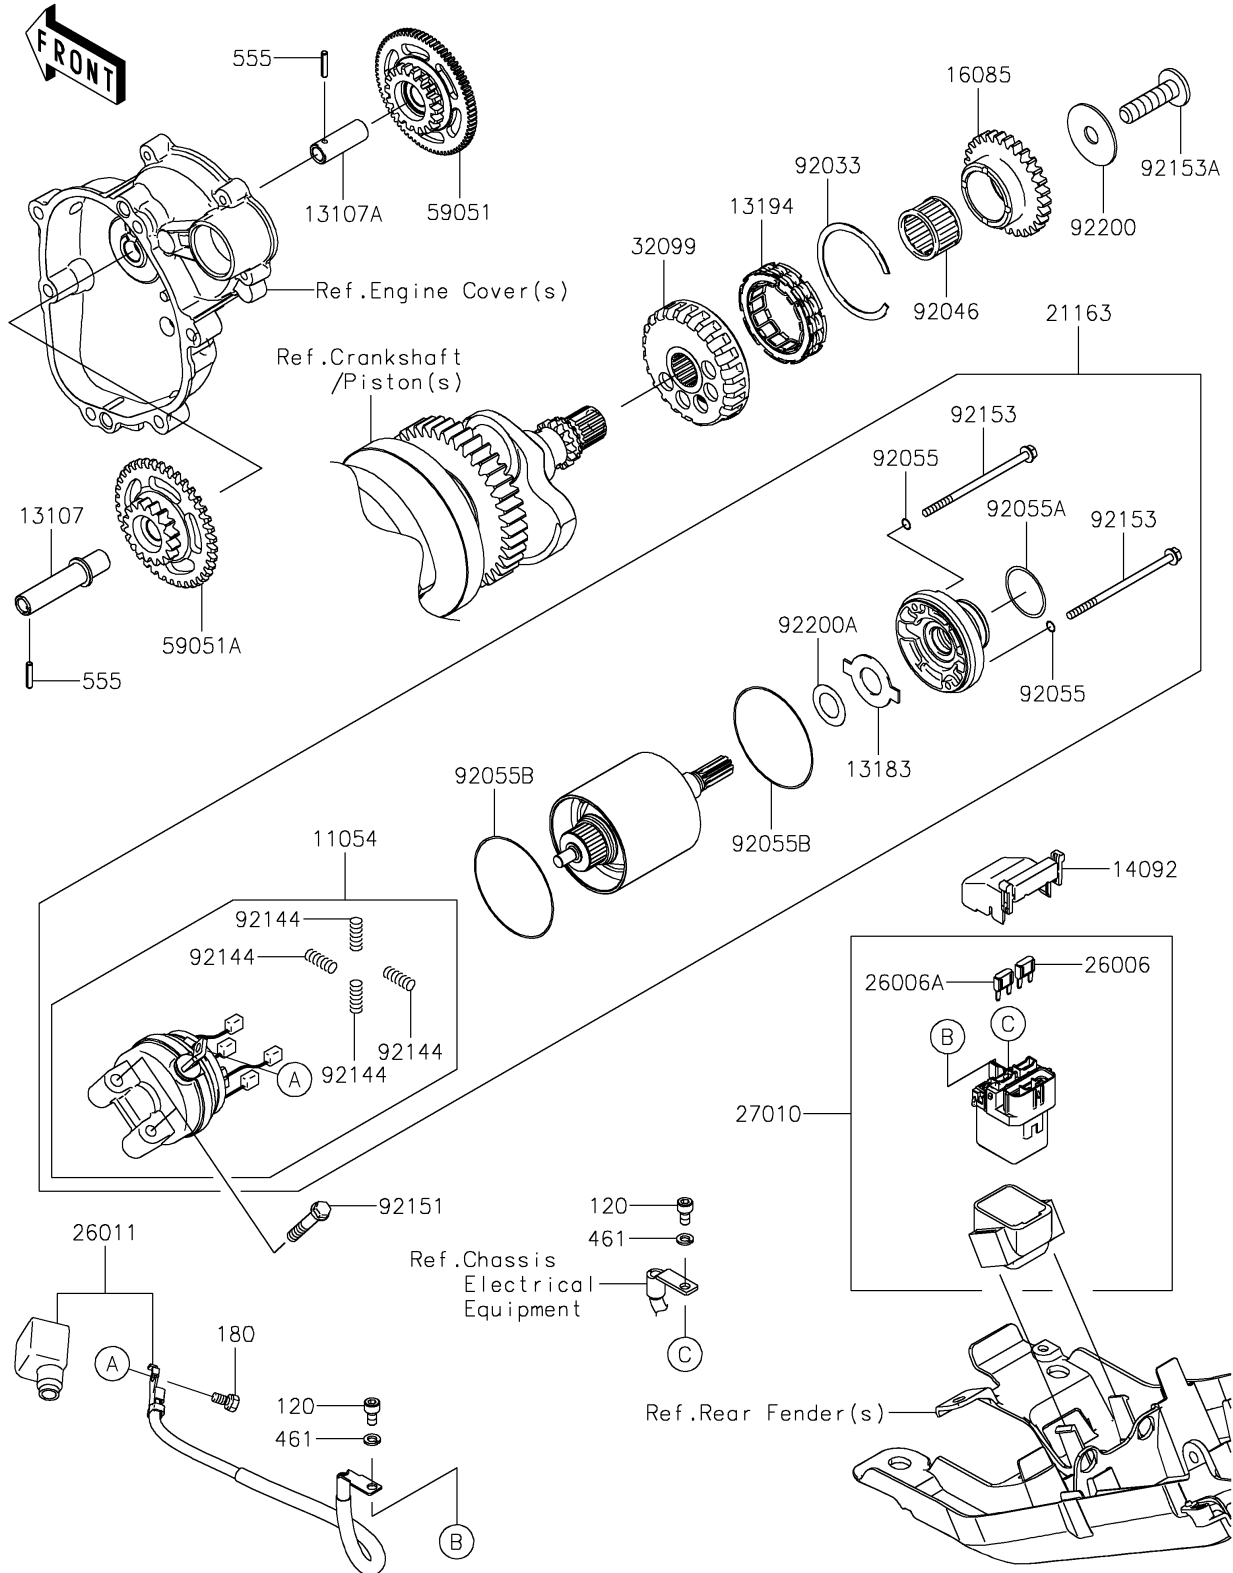

2019 NINJA® ZX™-6R ABS PARTS DIAGRAM

Starter Motor

E1840

2019 NINJA® ZX™-6R ABS PARTS LIST

Starter Motor

ITEM NAME	PART NUMBER	QUANTITY
BRACKET (Ref # 11054)	11054-1175	1
BOLT-SOCKET,5X10 (Ref # 120)	120CB0510	1
SHAFT,ONEWAY CLUTCH SIDE (Ref # 13107)	13107-0168	1
SHAFT,STARTER SIDE (Ref # 13107A)	13107-0174	1
PLATE (Ref # 13183)	13183-1460	1
CLUTCH-ONEWAY (Ref # 13194)	13194-3705	1
COVER (Ref # 14092)	14092-0109	1
GEAR,29T (Ref # 16085)	16085-0101	1
BOLT-UPSET-WS,5X10 (Ref # 180)	180BA0510	1
STARTER-ELECTRIC (Ref # 21163)	21163-0734	1
FUSE,MINI BLADE,15A,BLUE (Ref # 26006)	26006-0001	1
FUSE,MINI BLADE,30A,GREEN (Ref # 26006A)	26006-1080	1
WIRE-LEAD (Ref # 26011)	26011-1885	1
SWITCH,MAGNETIC (Ref # 27010)	27010-0794	1
CASE,STARTER CLUTCH (Ref # 32099)	32099-0026	1
WASHER-SPRING,5MM (Ref # 461)	461DB0500	1
PIN-SPRING,3X16 (Ref # 555)	555A0316	1
GEAR-SPUR,STARTER SIDE (Ref # 59051)	59051-0094	1
GEAR-SPUR,ONEWAY CLUTCH SIDE (Ref # 59051A)	59051-0728	1
RING-SNAP (Ref # 92033)	92033-3731	1
BEARING-NEEDLE,RS263020 (Ref # 92046)	92046-0004	1
RING-O,STARTER (Ref # 92055)	92055-0013	1
RING-O (Ref # 92055A)	92055-0126	1
RING-O (Ref # 92055B)	92055-1455	1
SPRING,BRUSH (Ref # 92144)	92144-1423	1
BOLT,6X35 (Ref # 92151)	92151-1874	1
BOLT (Ref # 92153)	92153-0405	1
BOLT,TORX,10X38 (Ref # 92153A)	92153-1521	1
WASHER,10.5X37X1.6 (Ref # 92200)	92200-0238	1

2019 NINJA® ZX™-6R ABS PARTS LIST

Starter Motor

ITEM NAME	PART NUMBER	QUANTITY
WASHER (Ref # 92200A)	92200-1019	1