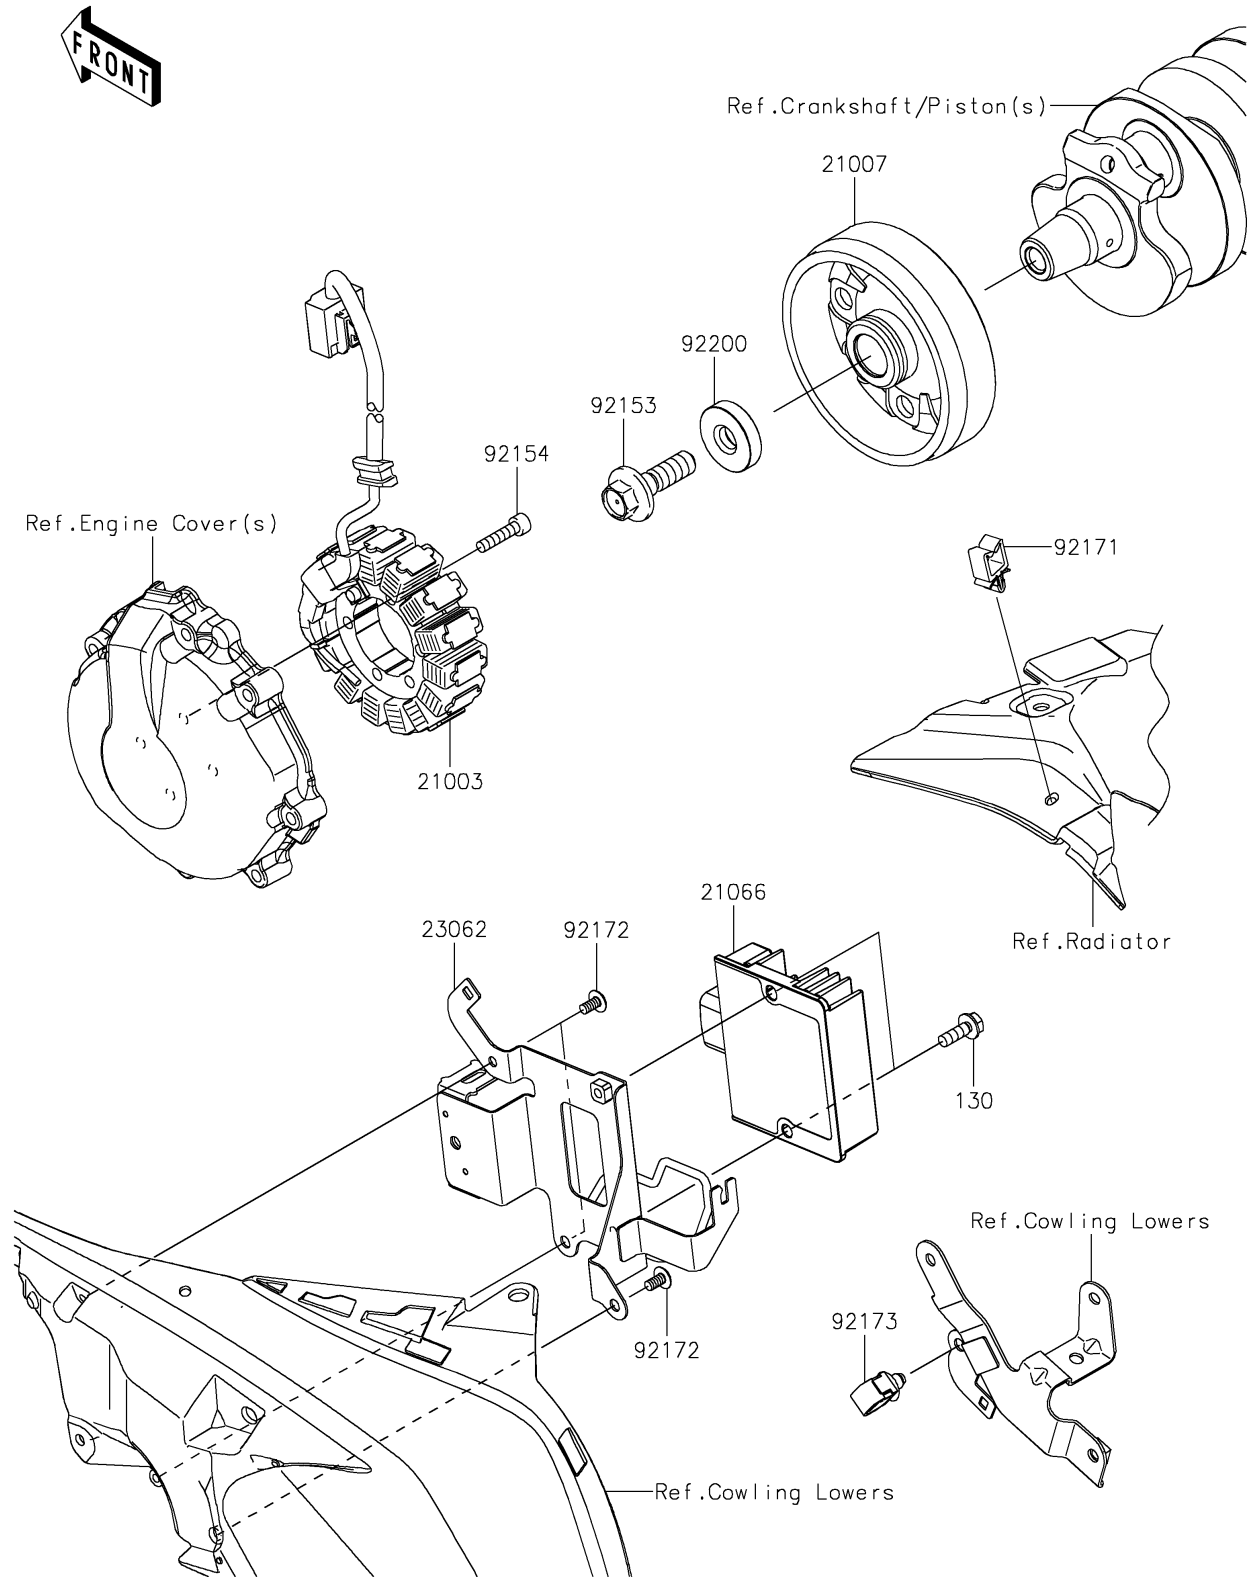

2019 NINJA® ZX™-6R ABS PARTS DIAGRAM

Generator

E1810

2019 NINJA® ZX™-6R ABS PARTS LIST

Generator

ITEM NAME	PART NUMBER	QUANTITY
BOLT-FLANGED,6X18 (Ref # 130)	130BA0618	1
STATOR (Ref # 21003)	21003-0185	1
ROTOR (Ref # 21007)	21007-0674	1
REGULATOR-VOLTAGE (Ref # 21066)	21066-0756	1
BRACKET-COMP,REGULATOR (Ref # 23062)	23062-1156	1
BOLT,12X40 (Ref # 92153)	92153-1855	1
BOLT,SOCKET,6X25 (Ref # 92154)	92154-0477	1
CLAMP (Ref # 92171)	92171-0290	1
SCREW,TAPPING,5X10 (Ref # 92172)	92172-0262	1
CLAMP,12MM DIA. (Ref # 92173)	92173-0736	1
WASHER,12X36X8 (Ref # 92200)	92200-1249	1