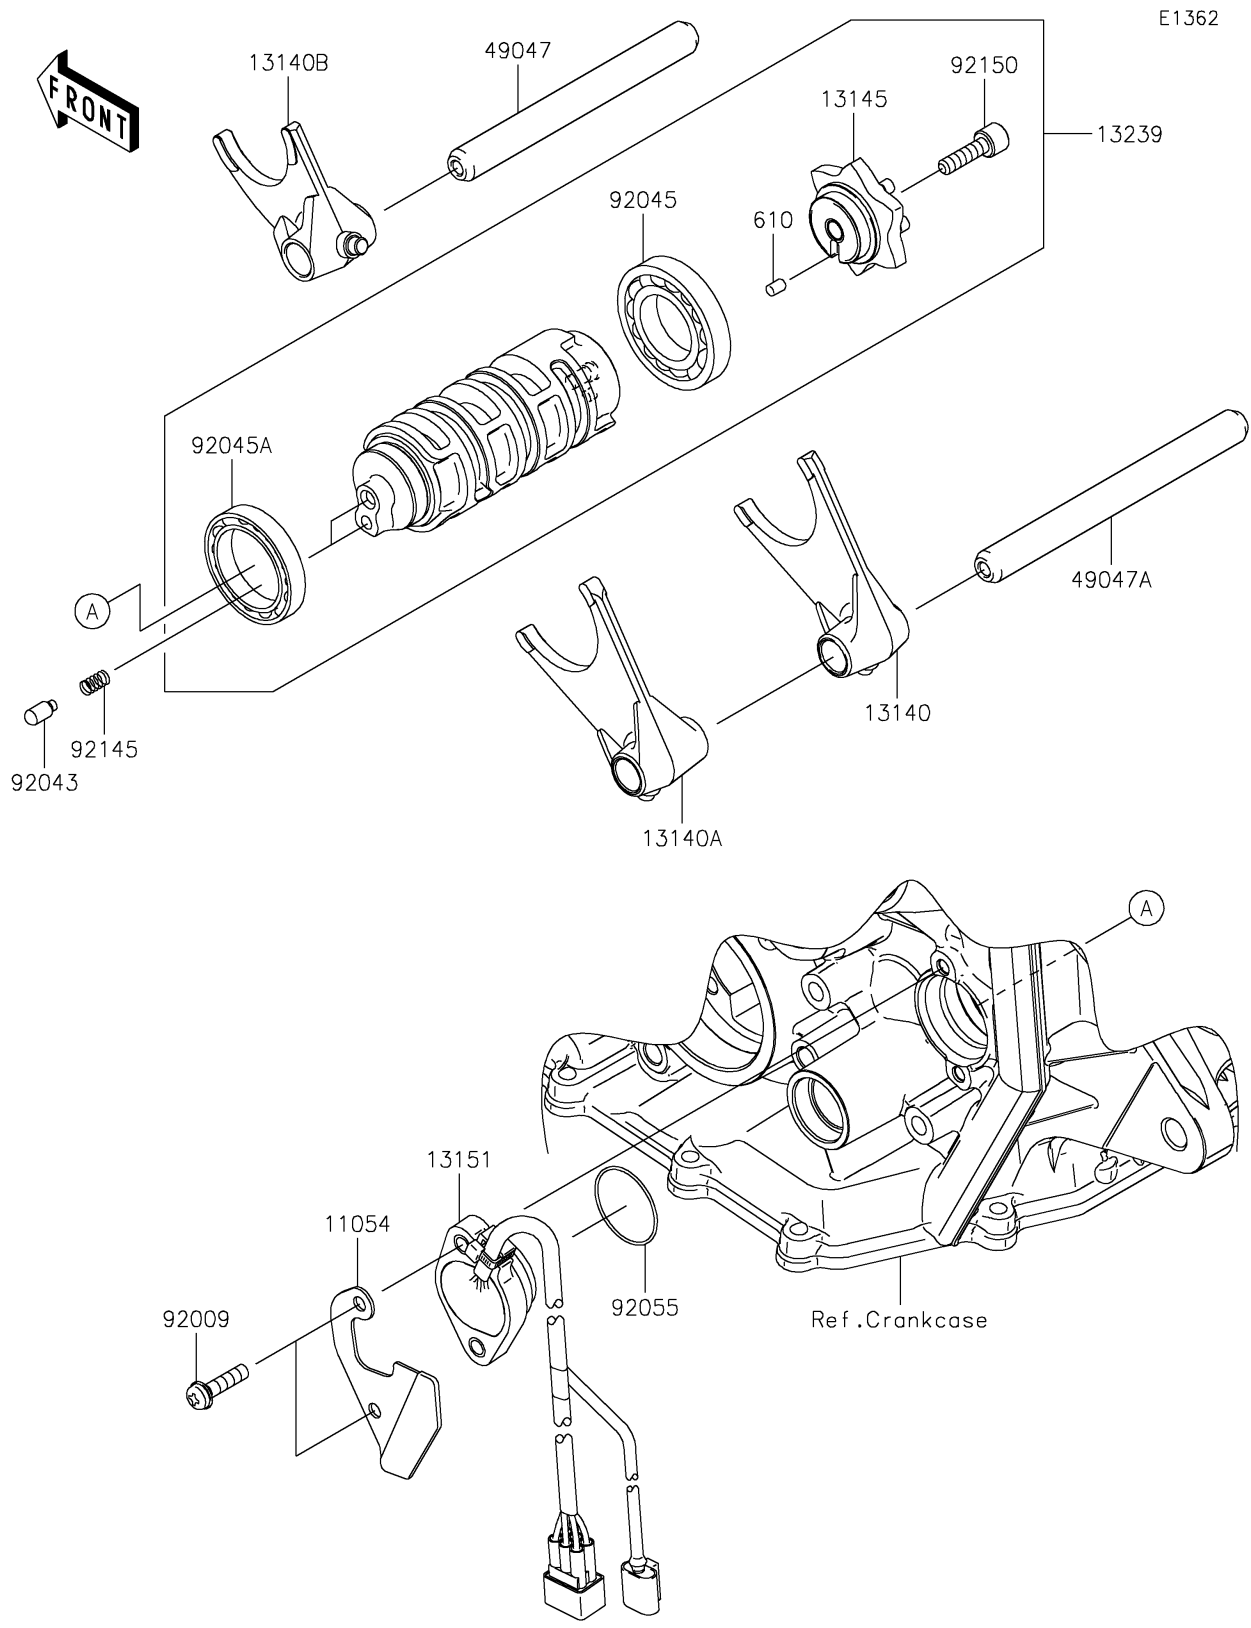

2019 NINJA® ZX™-6R ABS PARTS DIAGRAM

Gear Change Drum/Shift Fork(s)

2019 NINJA® ZX™-6R ABS PARTS LIST

Gear Change Drum/Shift Fork(s)

ITEM NAME	PART NUMBER	QUANTITY
BRACKET (Ref # 11054)	11054-1840	1
FORK-SHIFT,OUTPUT,RH (Ref # 13140)	13140-0041	1
FORK-SHIFT,OUTPUT,LH (Ref # 13140A)	13140-0042	1
FORK-SHIFT,INPUT (Ref # 13140B)	13140-0048	1
CAM-CHANGE DRUM (Ref # 13145)	13145-0029	1
SWITCH-COMP,GEAR POSITION (Ref # 13151)	13151-0583	1
DRUM-ASSY-CHANGE (Ref # 13239)	13239-0024	1
ROD-SHIFT,INPUT (Ref # 49047)	49047-0026	1
ROD-SHIFT,OUTPUT (Ref # 49047A)	49047-0027	1
ROLLER,4X6 (Ref # 610)	610A0406	1
SCREW,PAN-WP-CROS,5X20 (Ref # 92009)	92009-1905	1
PIN (Ref # 92043)	92043-1654	1
BEARING-BALL,16005 (Ref # 92045)	92045-1045	1
BEARING-BALL,6806 (Ref # 92045A)	92045-1152	1
RING-O,27.7X2.4 (Ref # 92055)	92055-091	1
SPRING (Ref # 92145)	92145-1414	1
BOLT,SOCKET,6X20 (Ref # 92150)	92150-1880	1