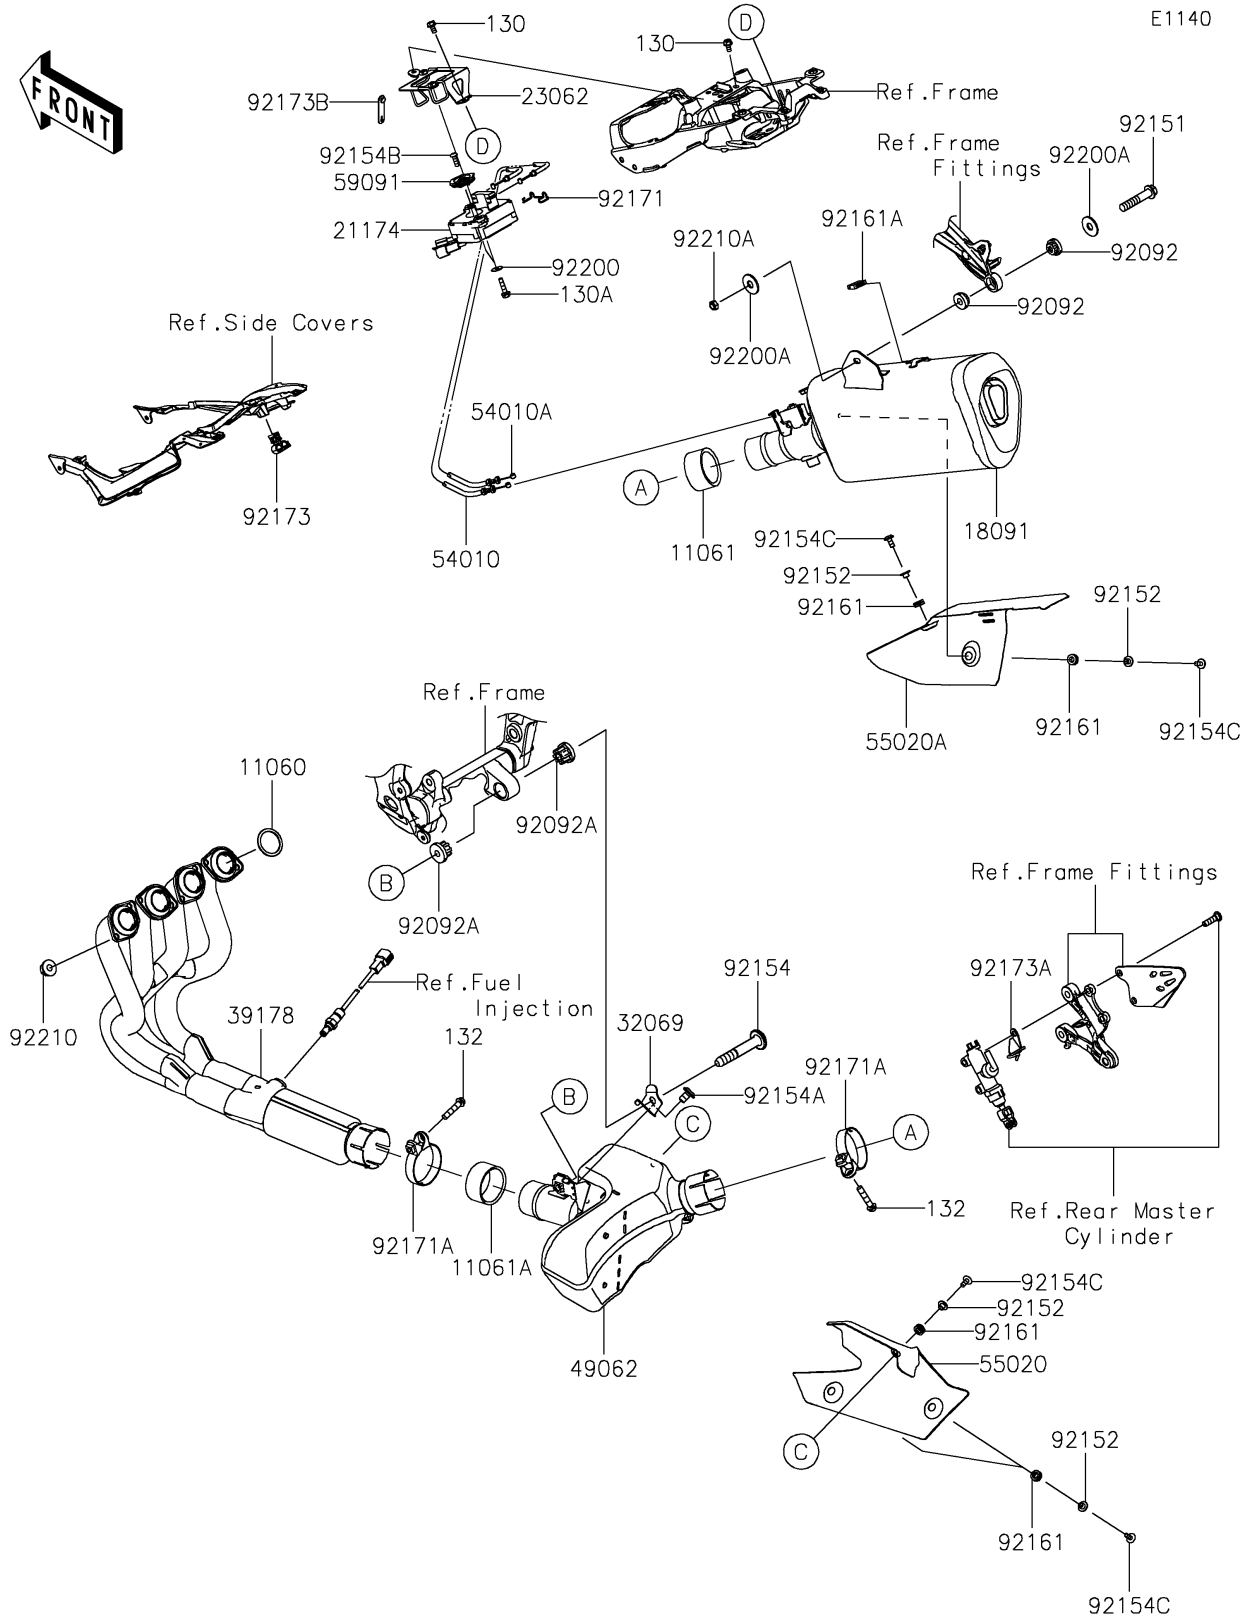

2019 NINJA® ZX™-6R ABS PARTS DIAGRAM

Muffler(s)

2019 NINJA® ZX™-6R ABS PARTS LIST

Muffler(s)

ITEM NAME	PART NUMBER	QUANTITY
GASKET,EXHAUST PIPE (Ref # 11060)	11060-1203	1
GASKET,50.8X62X30 (Ref # 11061)	11061-0447	1
GASKET,54X62X30 (Ref # 11061A)	11061-0448	1
BOLT-FLANGED,6X12 (Ref # 130)	130BA0612	1
BOLT-FLANGED,6X25 (Ref # 130A)	130BA0625	1
BOLT-FLANGED-SMALL,8X40 (Ref # 132)	132BC0840	1
BODY-COMP-MUFFLER (Ref # 18091)	18091-1155	1
MOTOR-ELECTRIC (Ref # 21174)	21174-0009	1
BRACKET-COMP,ACTUATOR (Ref # 23062)	23062-1155	1
BRACKET-MUFFLER (Ref # 32069)	32069-0340	1
MANIFOLD-COMP-EXHAUST (Ref # 39178)	39178-0333	1
PIPE-COMP-EXHAUST (Ref # 49062)	49062-0740	1
CABLE,CLOSE (Ref # 54010)	54010-0624	1
CABLE,OPEN (Ref # 54010A)	54010-0625	1
GUARD,CHAMBER (Ref # 55020)	55020-0864	1
GUARD,FRONT COVER (Ref # 55020A)	55020-2228	1
PULLEY (Ref # 59091)	59091-0007	1
BUSHING-RUBBER (Ref # 92092)	92092-0018	1
BUSHING-RUBBER,MUFFLER (Ref # 92092A)	92092-1087	1
BOLT,FLANGED,8X40 (Ref # 92151)	92151-1532	1
COLLAR,6.3X8.3X16 (Ref # 92152)	92152-0286	1
BOLT,SOCKET,10X61 (Ref # 92154)	92154-0125	1
BOLT,SOCKET,10X16 (Ref # 92154A)	92154-0126	1
BOLT,TORX,5X18 (Ref # 92154B)	92154-0217	1
BOLT,SOCKET,6X14 (Ref # 92154C)	92154-0907	1
DAMPER (Ref # 92161)	92161-0308	1
DAMPER (Ref # 92161A)	92161-1228	1
CLAMP (Ref # 92171)	92171-0292	1
CLAMP,64.5MM (Ref # 92171A)	92171-1668	1

2019 NINJA® ZX™-6R ABS PARTS LIST

Muffler(s)

ITEM NAME	PART NUMBER	QUANTITY
CLAMP,CLIP (Ref # 92173)	92173-0799	1
CLAMP (Ref # 92173A)	92173-1053	1
CLAMP,RUBBER PLATE (Ref # 92173B)	92173-1229	1
WASHER (Ref # 92200)	92200-0078	1
WASHER,8.0X22.0X1.5 (Ref # 92200A)	92200-0174	1
NUT,8MM (Ref # 92210)	92210-0076	1
NUT,8MM (Ref # 92210A)	92210-0173	1