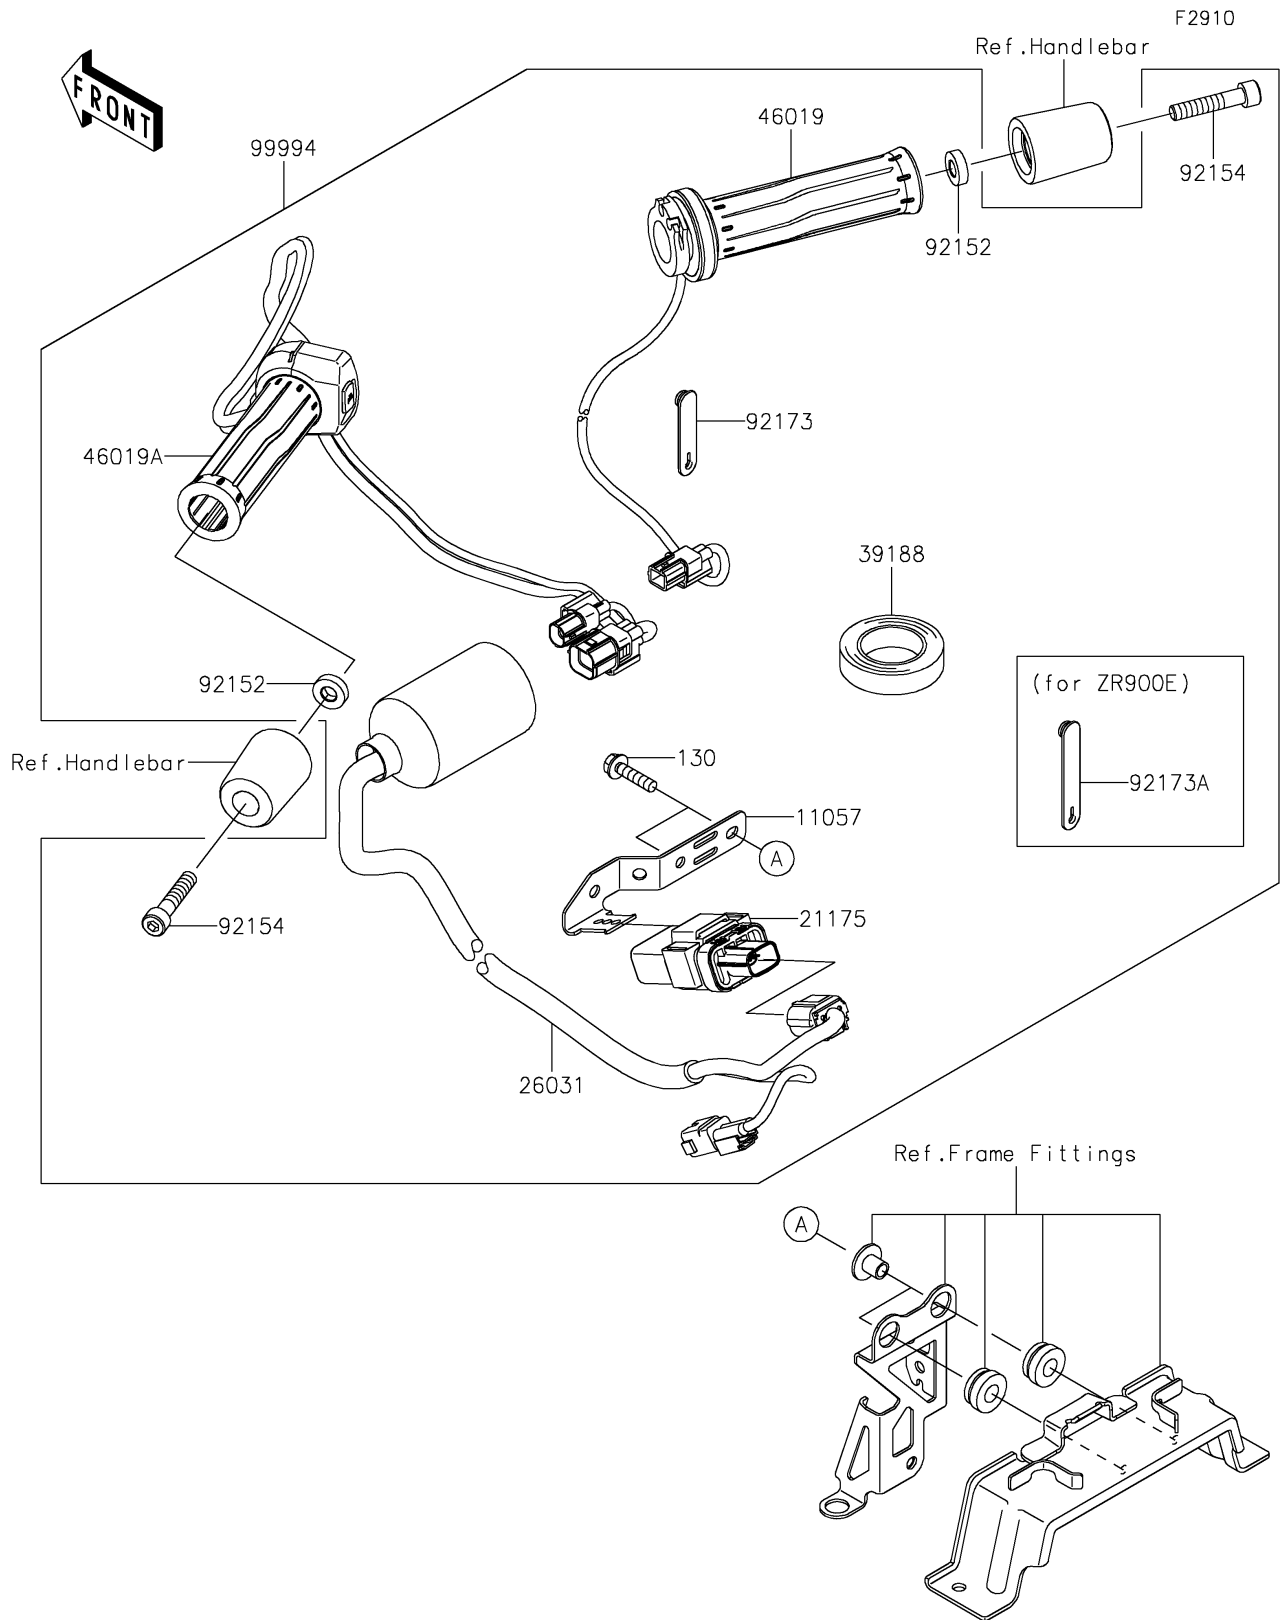

2019 PARTS DIAGRAM

Accessory(Grip Heater)

2019 PARTS LIST

Accessory(Grip Heater)

ITEM NAME	PART NUMBER	QUANTITY
BRACKET (Ref # 11057)	11057-1455	1
BOLT-FLANGED,6X25 (Ref # 130)	130BA0625	1
CONTROL UNIT-ELECTRONIC,GH (Ref # 21175)	21175-1329	1
HARNESS,SUB (Ref # 26031)	26031-2364	1
TAPE,HARNESS (Ref # 39188)	39188-0006	1
GRIP-ASSY,THROTTLE,HEATER (Ref # 46019)	46019-0077	1
GRIP-ASSY,HANDLE,LH,HEATER (Ref # 46019A)	46019-0091	1
COLLAR,8.2X18X5 (Ref # 92152)	92152-1848	1
BOLT,SOCKET,8X40 (Ref # 92154)	92154-1001	1
CLAMP,RUBBER PLATE (Ref # 92173)	92173-1229	1
CLAMP (Ref # 92173A)	92173-1526	1
KIT-ACCESSORY,GRIP-HEATER (Ref # 99994)	99994-1219	1