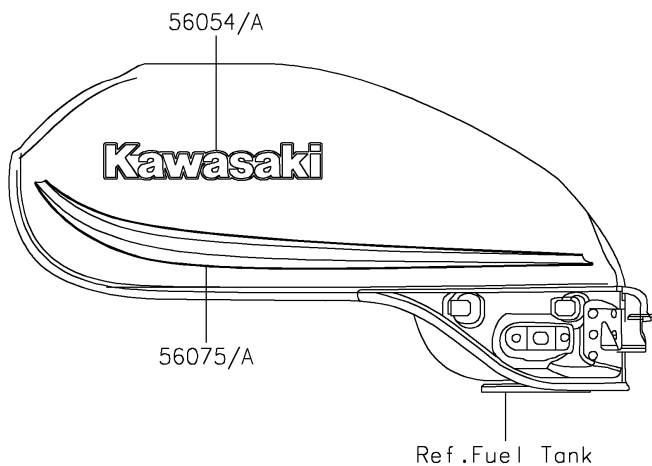

## 2019 PARTS DIAGRAM

Decals(Black)(CKF)

F2861

## 2019 PARTS LIST

Decals(Black)(CKF)

ITEM NAME	PART NUMBER	QUANTITY
MARK,FUEL TANK,LH,KAWASAKI,3D (Ref # 56054)	56054-2282	1
MARK,FUEL TANK,RH,KAWASAKI,3D (Ref # 56054A)	56054-2283	1
MARK,SIDE COVER,LH,Z900RS,3D (Ref # 56054B)	56054-2284	1
MARK,SIDE COVER,RH,Z900RS,3D (Ref # 56054C)	56054-2285	1
MARK,GENERATOR COVER (Ref # 56054D)	56054-2379	1
MARK,PULSAR COVER (Ref # 56054E)	56054-2380	1
PATTERN,FUEL TANK,LH (Ref # 56075)	56075-4169	1
PATTERN,FUEL TANK,RH (Ref # 56075A)	56075-4170	1