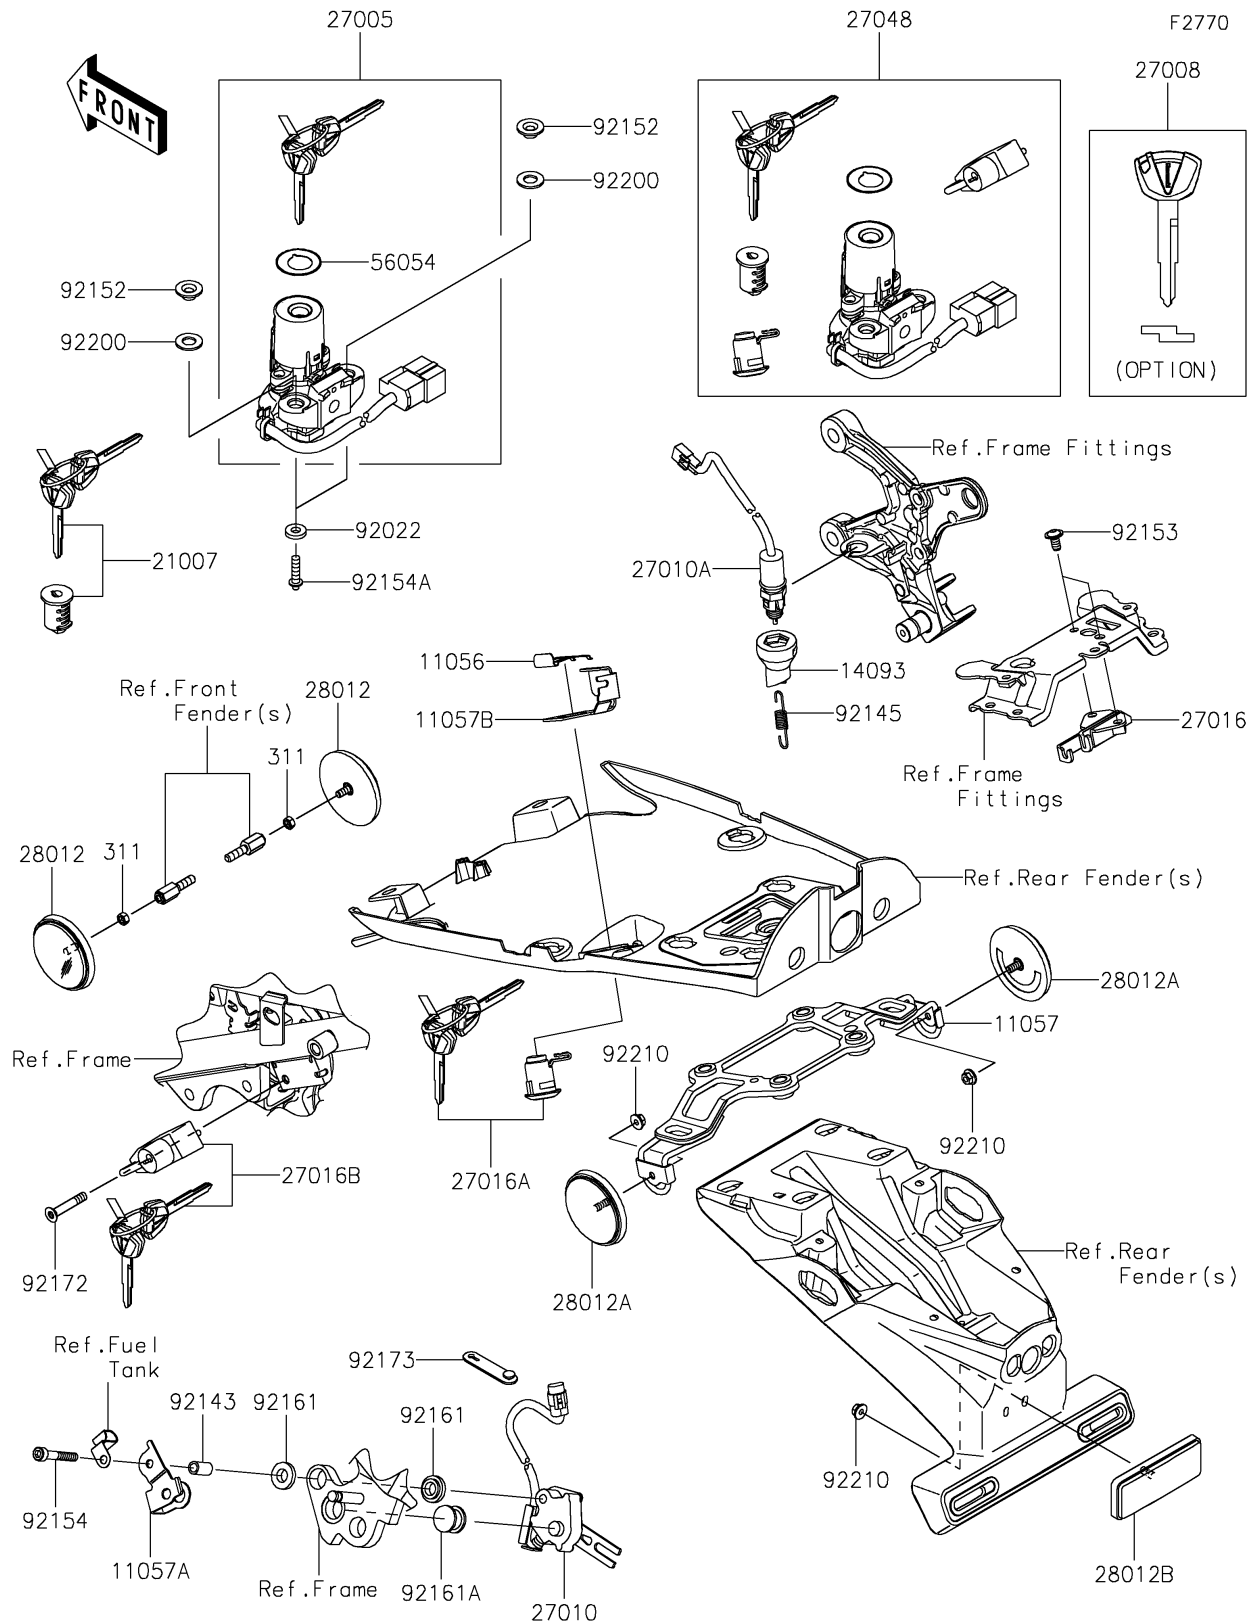

## 2019 PARTS DIAGRAM

Ignition Switch/Locks/Reflectors

## 2019 PARTS LIST

Ignition Switch/Locks/Reflectors

ITEM NAME	PART NUMBER	QUANTITY
BRACKET,CLASP (Ref # 11056)	11056-0238	1
BRACKET,RR REFLECTOR (Ref # 11057)	11057-0878	1
BRACKET,STAND SW. (Ref # 11057A)	11057-1413	1
BRACKET,SEAT LOCK CABLE (Ref # 11057B)	11057-1556	1
COVER,BRAKE SW. (Ref # 14093)	14093-0666	1
ROTOR,LOCK,TANK CAP (Ref # 21007)	21007-5068	1
SWITCH-ASSY-IGNITION (Ref # 27005)	27005-0646	1
KEY-LOCK,BLANK,IMMOBI (Ref # 27008)	27008-0558	1
SWITCH,SIDE STAND (Ref # 27010)	27010-0811	1
SWITCH,RR BRAKE (Ref # 27010A)	27010-0867	1
LOCK-ASSY,SEAT STRIKER (Ref # 27016)	27016-1115	1
LOCK-ASSY,SEAT (Ref # 27016A)	27016-5373	1
LOCK-ASSY,HELMET (Ref # 27016B)	27016-5402	1
SWITCH-ASSY (Ref # 27048)	27048-5159	1
REFLECTOR-REFLEX,FR,SIDE (Ref # 28012)	28012-0001	1
REFLECTOR-REFLEX (Ref # 28012A)	28012-0002	1
REFLECTOR-REFLEX (Ref # 28012B)	28012-1077	1
NUT-HEX,5MM (Ref # 311)	311AB0500	1
MARK,IGNITION (Ref # 56054)	56054-1596	1
WASHER,7X15.5X3 (Ref # 92022)	92022-312	1
COLLAR,6.5X9.5X17 (Ref # 92143)	92143-1408	1
SPRING,REAR BRAKE (Ref # 92145)	92145-0946	1
COLLAR (Ref # 92152)	92152-0423	1
BOLT,SOCKET,6X12 (Ref # 92153)	92153-1617	1
BOLT,SOCKET,6X40 (Ref # 92154)	92154-0505	1
BOLT,TORX,6X22 (Ref # 92154A)	92154-1858	1
DAMPER (Ref # 92161)	92161-0117	1
DAMPER (Ref # 92161A)	92161-0118	1
SCREW,HEXLOBE,6X35 (Ref # 92172)	92172-0835	1

## 2019 PARTS LIST

Ignition Switch/Locks/Reflectors

ITEM NAME	PART NUMBER	QUANTITY
CLAMP,RUBBER PLATE (Ref # 92173)	92173-1229	1
WASHER,10.2X20X1.6 (Ref # 92200)	92200-0328	1
NUT,FLANGED,5MM (Ref # 92210)	92210-0007	1