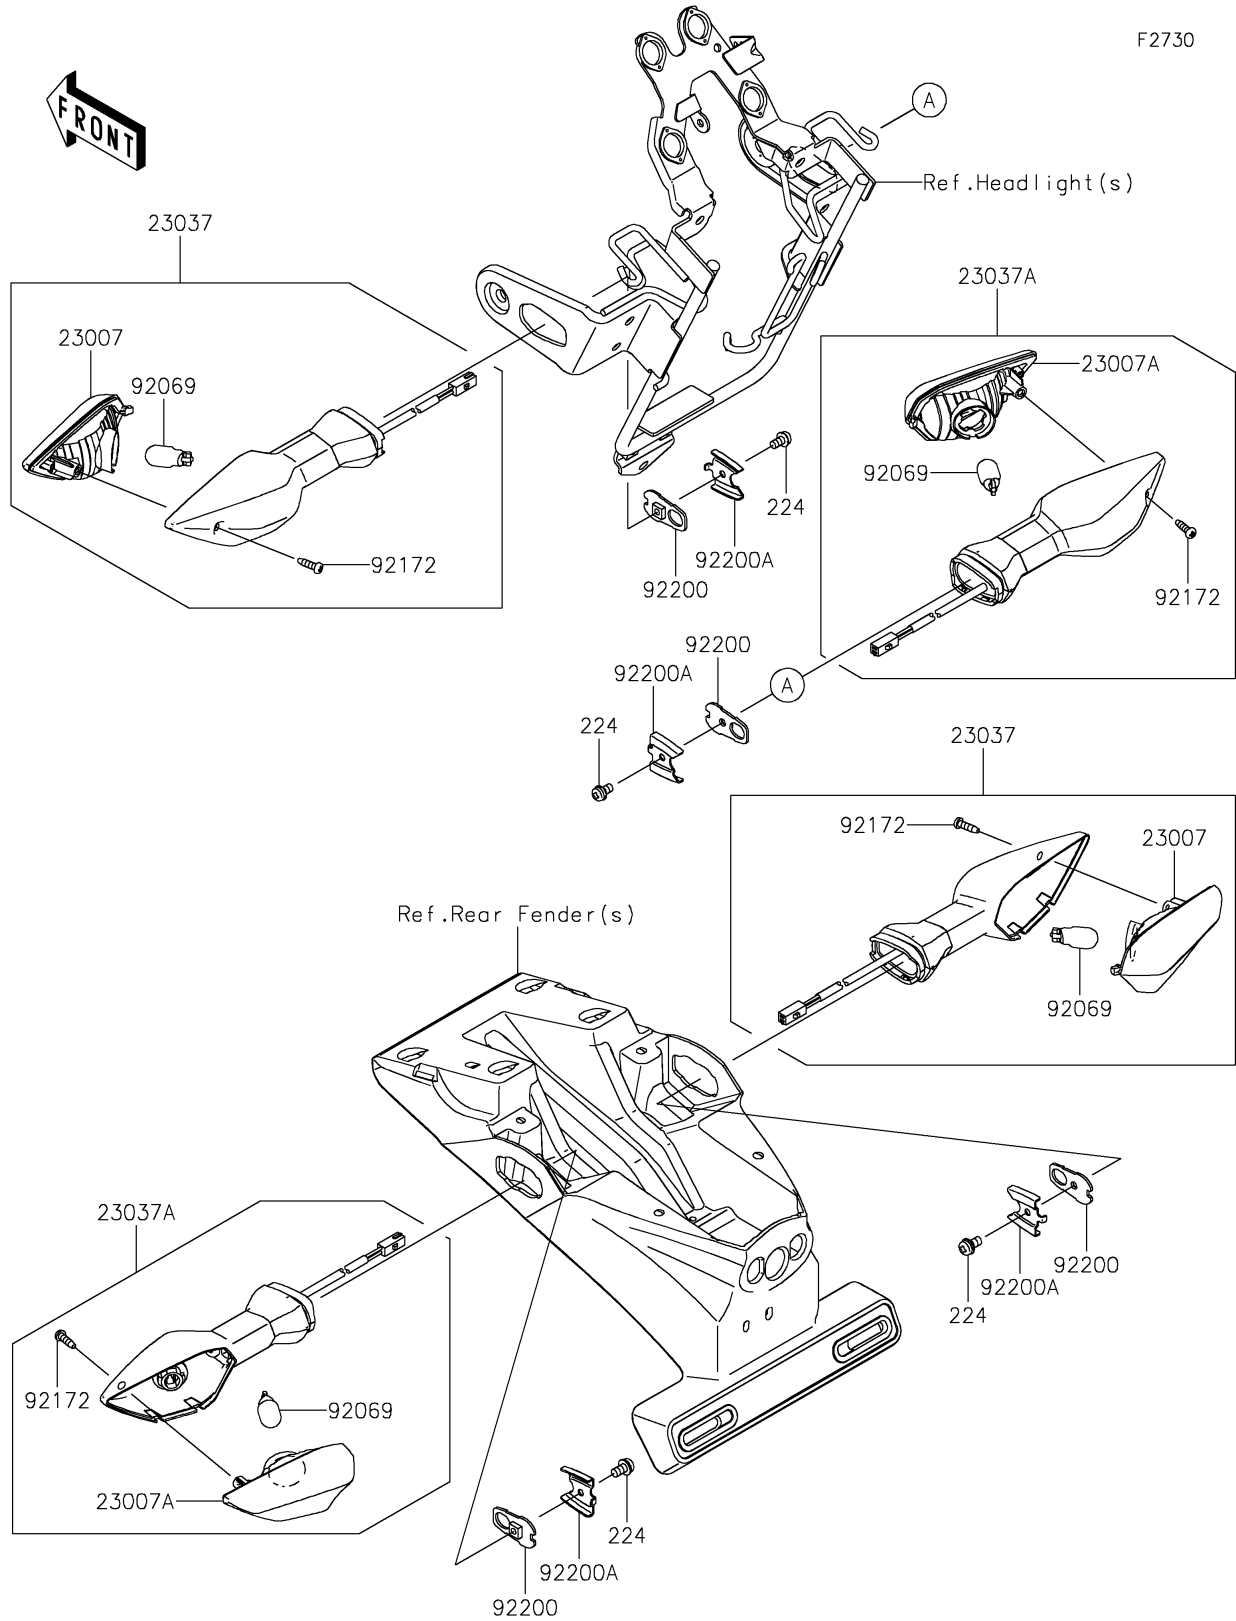

2019 PARTS DIAGRAM

Turn Signals

2019 PARTS LIST

Turn Signals

ITEM NAME	PART NUMBER	QUANTITY
SCREW-PAN-WP-CROS,4X8 (Ref # 224)	224AB0408	1
LENS-COMP (Ref # 23007)	23007-0205	1
LENS-COMP (Ref # 23007A)	23007-0206	1
LAMP-ASSY-SIGNAL (Ref # 23037)	23037-0362	1
LAMP-ASSY-SIGNAL (Ref # 23037A)	23037-0363	1
BULB,12V 10W (Ref # 92069)	92069-0090	1
SCREW,4X14 (Ref # 92172)	92172-1117	1
WASHER,NUT 4MM (Ref # 92200)	92200-0854	1
WASHER (Ref # 92200A)	92200-0855	1