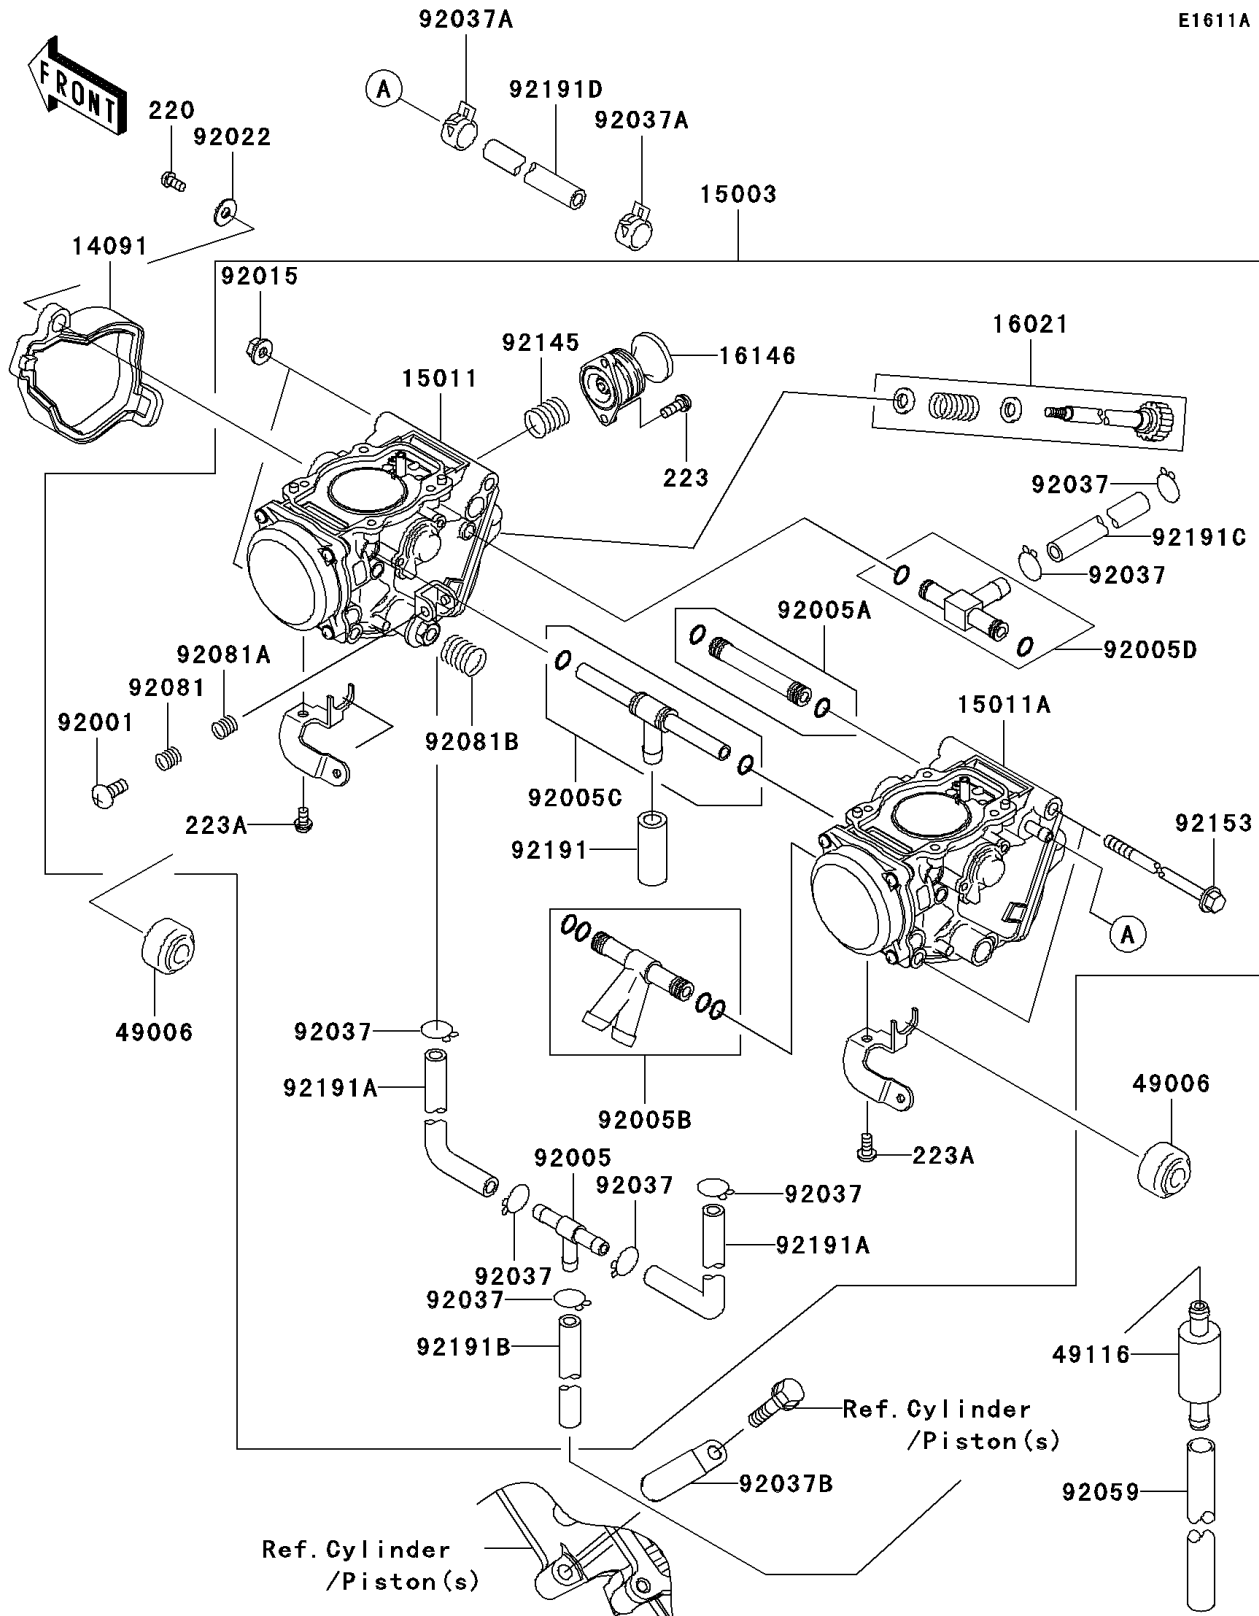

2006 Prairie® 700 4x4 Team Green™ Special Edition PARTS DIAGRAM

Carburetor(CN)

E1611A

2006 Prairie® 700 4x4 Team Green™ Special Edition PARTS LIST

Carburetor(CN)

ITEM NAME	PART NUMBER	QUANTITY
COVER,THROTTLE CABLE (Ref # 14091)	14091-1196	1
CARBURETOR-ASSY,PRIMARY PUMP (Ref # 15003)	15003-0007	1
CARBURETOR,FR (Ref # 15011)	15011-0019	1
CARBURETOR,RR (Ref # 15011A)	15011-0020	1
SCREW-THROTTLE STOP (Ref # 16021)	16021-1238	1
COVER-ASSY,PRIMING (Ref # 16146)	16146-1225	1
BOOT,STARTER CABLE (Ref # 49006)	49006-1353	1
VALVE-ASSY (Ref # 49116)	49116-1126	1
BOLT,THROTTLE ADJUST (Ref # 92001)	92001-1998	1
FITTING,FUEL,T-TYPE (Ref # 92005)	92005-1112	1
FITTING (Ref # 92005A)	92005-1375	1
FITTING (Ref # 92005B)	92005-1376	1
FITTING (Ref # 92005C)	92005-1385	1
FITTING (Ref # 92005D)	92005-1393	1
NUT,FLANGED,5MM (Ref # 92015)	92015-1259	1
WASHER,5.2X13X1 (Ref # 92022)	92022-1380	1
CLAMP,TUBE (Ref # 92037)	92037-1201	1
CLAMP,TUBE (Ref # 92037A)	92037-1505	1
CLAMP,L=45 (Ref # 92037B)	92037-1539	1
TUBE,7X10X100 (Ref # 92059)	92059-1736	1
SPRING (Ref # 92081)	92081-1620	1
SPRING,THROTTLE ADJUST LWR (Ref # 92081A)	92081-1621	1
SCREW-PAN-CROS,4X8 (Ref # 220)	220B0408	1
SCREW-PAN-WS-CROS,4X12 (Ref # 223)	223C0412	1
SCREW-PAN-WS-CROS,4X8 (Ref # 223A)	223D0408	1
SPRING,THROTTLE ADJUST CNT (Ref # 92081B)	92081-1622	1
SPRING,PRIMING (Ref # 92145)	92145-1451	1
BOLT,5X143 (Ref # 92153)	92153-1068	1
TUBE,7X11X25 (Ref # 92191)	92191-1672	1

2006 Prairie® 700 4x4 Team Green™ Special Edition PARTS LIST

Carburetor(CN)

ITEM NAME	PART NUMBER	QUANTITY
TUBE,4.5X8X65 (Ref # 92191A)	92191-1673	1
TUBE,4.5X8X420 (Ref # 92191B)	92191-1674	1
TUBE,4.5X8.5X35 (Ref # 92191C)	92191-1676	1
TUBE,5.3X10.3X200 (Ref # 92191D)	92191-1694	1