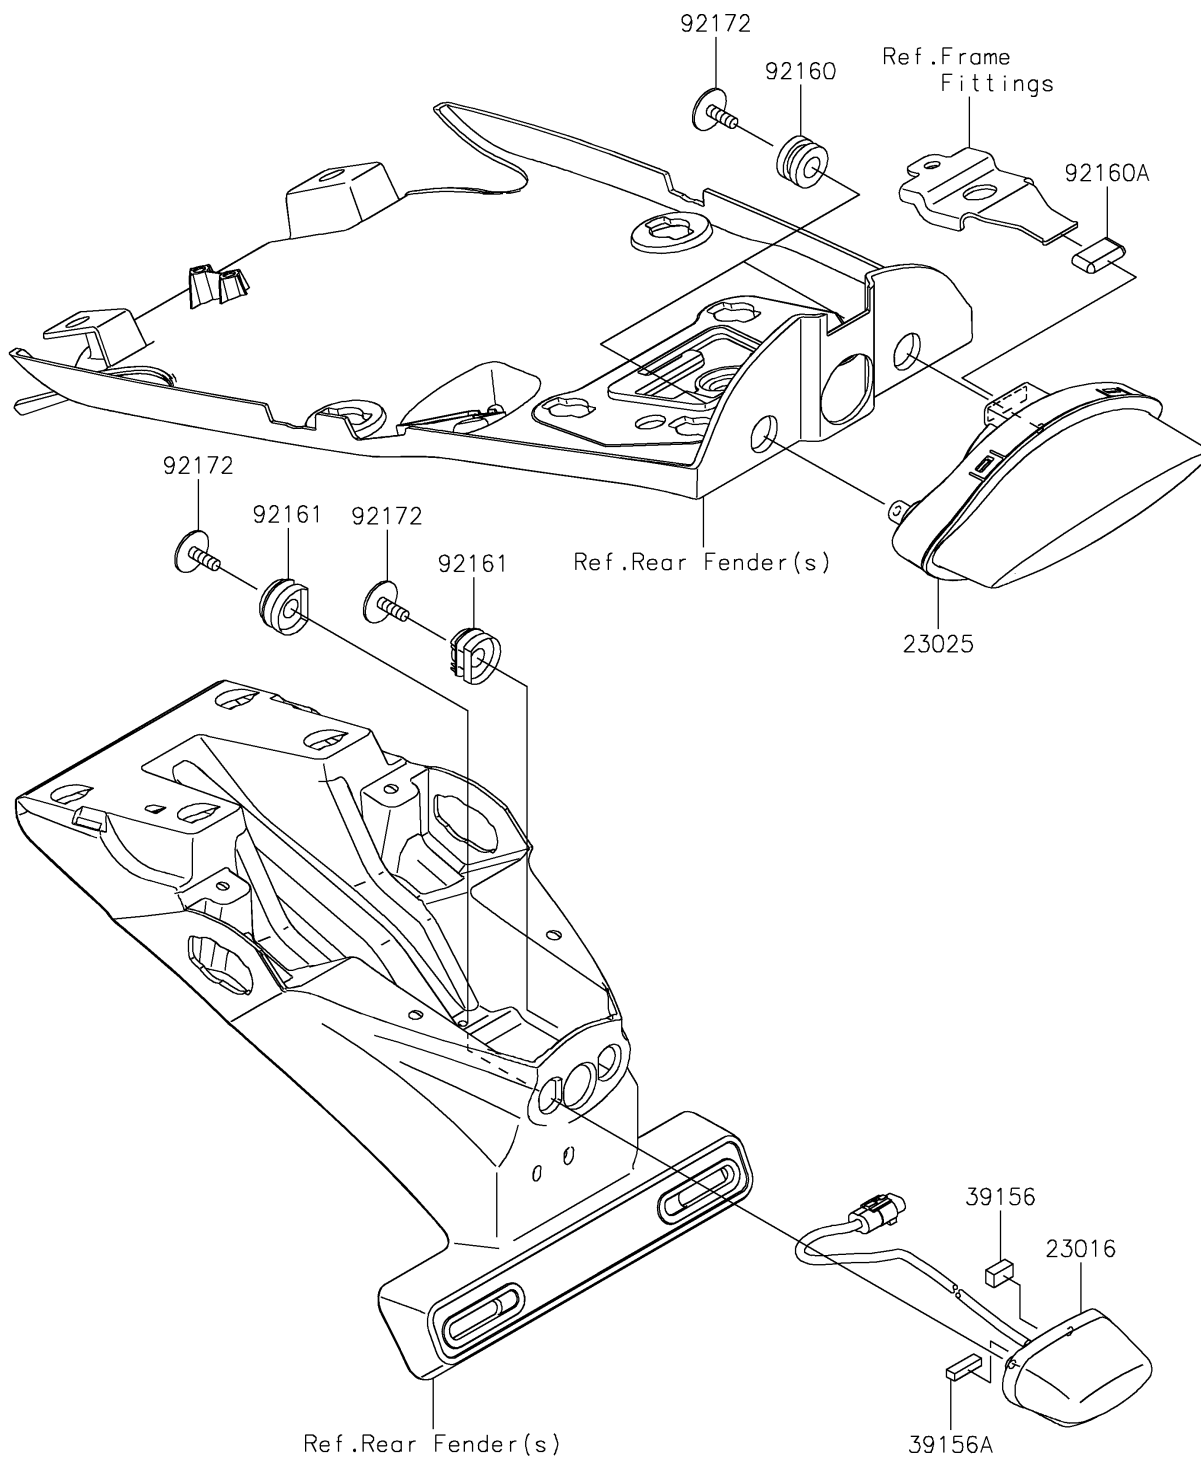

2019 PARTS DIAGRAM

Taillight(s)

F2720

2019 PARTS LIST

Taillight(s)

ITEM NAME	PART NUMBER	QUANTITY
LAMP-ASSY,LICENSE,LED (Ref # 23016)	23016-0637	1
LAMP-TAIL,LED,CCC (Ref # 23025)	23025-0381	1
PAD,7X12X5 (Ref # 39156)	39156-2292	1
PAD,4X17X5 (Ref # 39156A)	39156-2293	1
DAMPER,10X20X12 (Ref # 92160)	92160-1167	1
DAMPER (Ref # 92160A)	92160-1190	1
DAMPER (Ref # 92161)	92161-2128	1
SCREW,TAPTITE,5X16 (Ref # 92172)	92172-0481	1