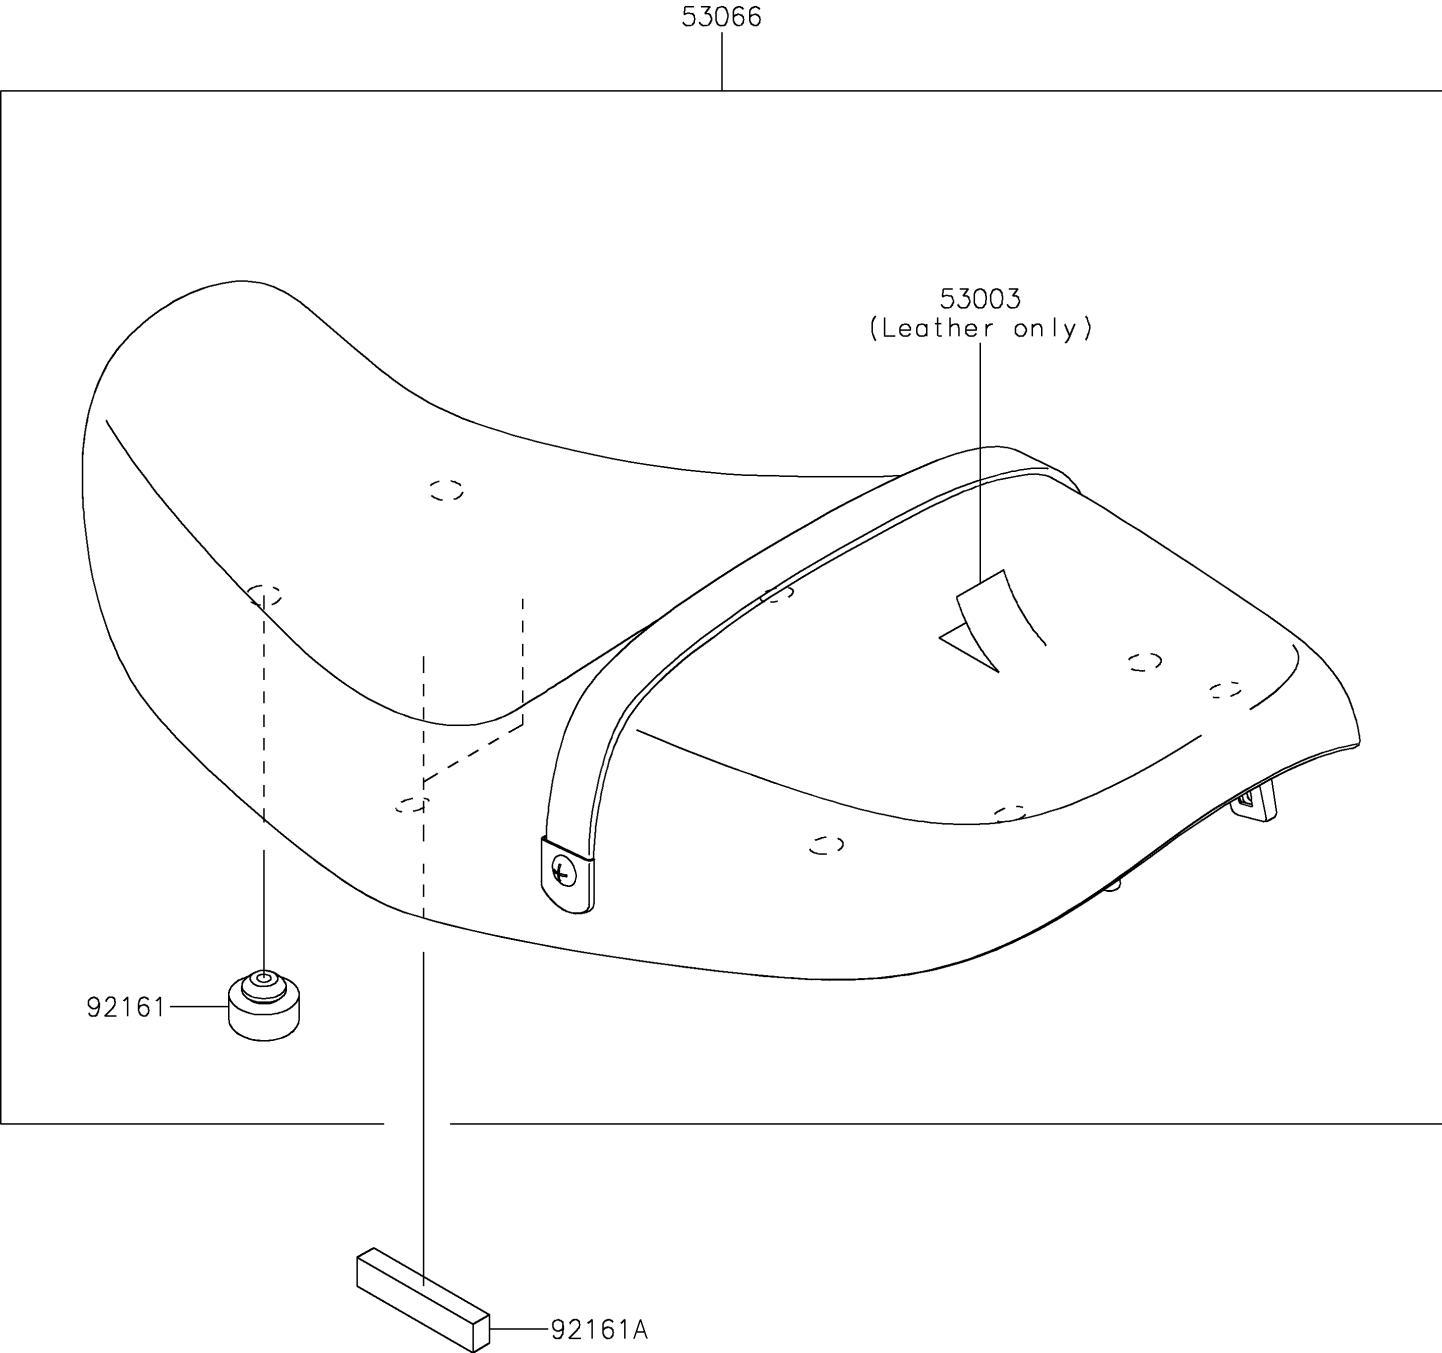

## 2019 PARTS DIAGRAM

Seat(CN)

F2510A

## 2019 PARTS LIST

Seat(CN)

ITEM NAME	PART NUMBER	QUANTITY
LEATHER,BLACK (Ref # 53003)	53003-0453-MA	1
SEAT-ASSY,LOW,BLACK+BLK (Ref # 53066)	53066-0573-12Y	1
DAMPER,SEAT (Ref # 92161)	92161-0930	1
DAMPER,10X70X15 (Ref # 92161A)	92161-2132	1