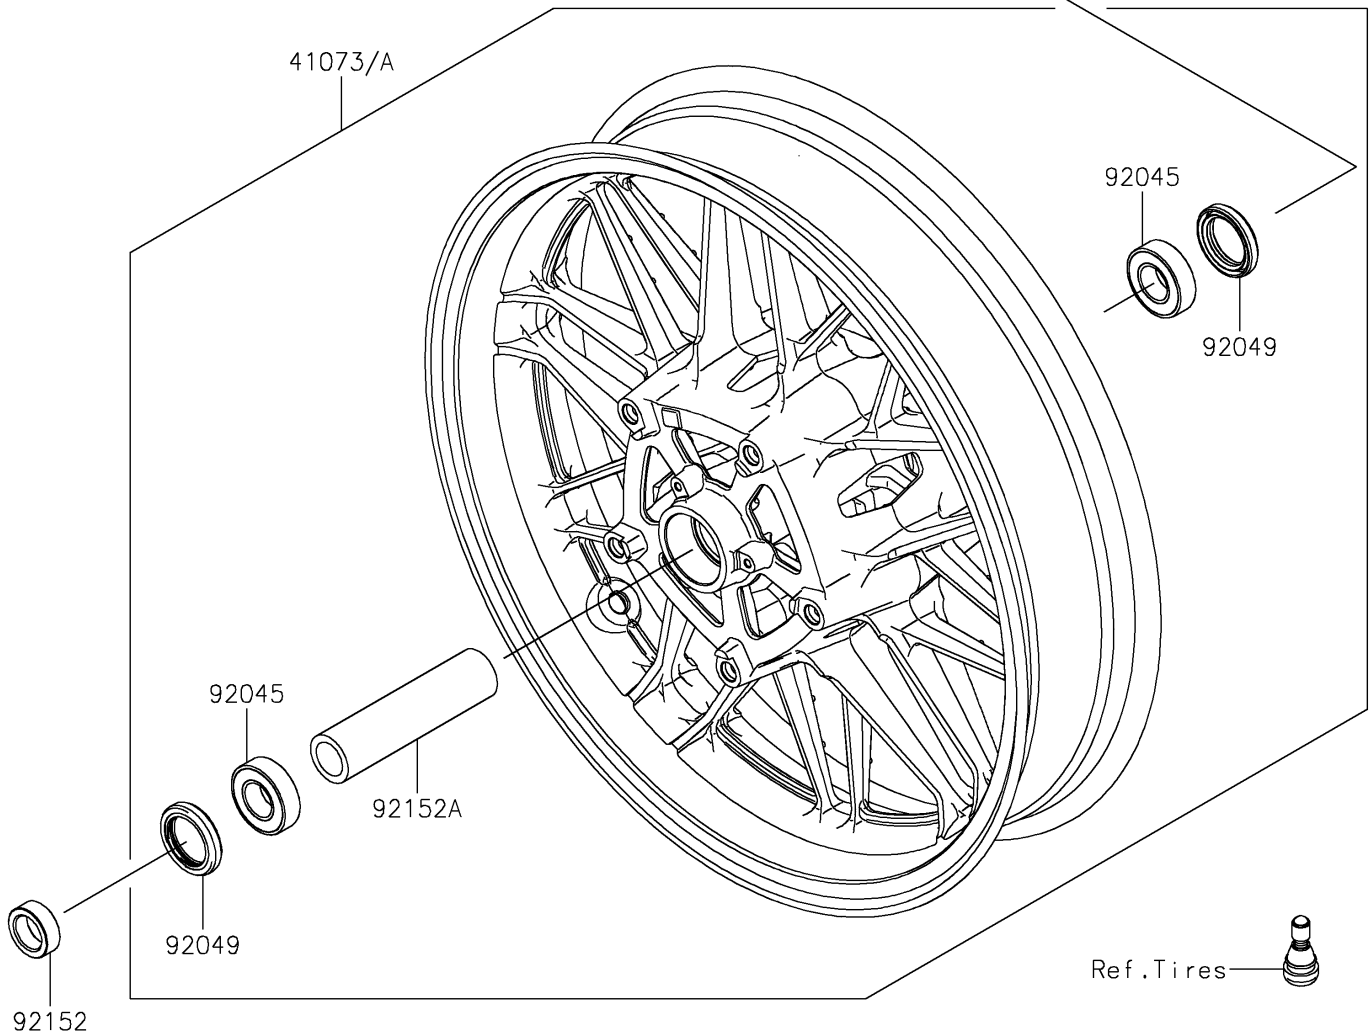

2019 PARTS DIAGRAM

Front Wheel

F2230

2019 PARTS LIST

Front Wheel

ITEM NAME	PART NUMBER	QUANTITY
AXLE,FR,20X199 (Ref # 41068)	41068-0618	1
WHEEL-ASSY,FR,G.BLACK (Ref # 41073)	41073-0722-18F	1
BEARING-BALL,20X42X12 (Ref # 92045)	92045-0820	1
SEAL-OIL,BJN30427-C3 (Ref # 92049)	92049-1057	1
COLLAR,20X30X10.5 (Ref # 92152)	92152-2420	1
COLLAR,20.2X29X115 (Ref # 92152A)	92152-2478	1