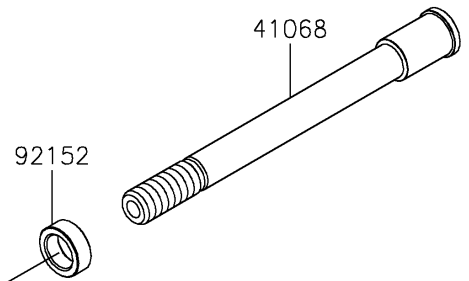

2019 PARTS DIAGRAM

Front Wheel

F2230

2019 PARTS LIST

Front Wheel

ITEM NAME	PART NUMBER	QUANTITY
AXLE,FR,20X199 (Ref # 41068)	41068-0618	1
WHEEL-ASSY,FR,G.BLACK (Ref # 41073)	41073-0722-18F	1
BEARING-BALL,20X42X12 (Ref # 92045)	92045-0820	1
SEAL-OIL,BJN30427-C3 (Ref # 92049)	92049-1057	1
COLLAR,20X30X10.5 (Ref # 92152)	92152-2420	1
COLLAR,20.2X29X115 (Ref # 92152A)	92152-2478	1