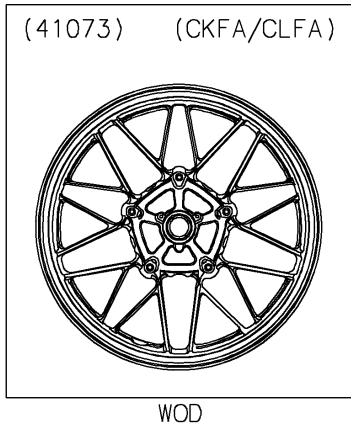

2019 PARTS DIAGRAM

Front Wheel

F2230

2019 PARTS LIST

Front Wheel

ITEM NAME	PART NUMBER	QUANTITY
AXLE,FR,20X199 (Ref # 41068)	41068-0618	1
WHEEL-ASSY,FR,G.BLACK (Ref # 41073)	41073-0722-18F	1
BEARING-BALL,20X42X12 (Ref # 92045)	92045-0820	1
SEAL-OIL,BJN30427-C3 (Ref # 92049)	92049-1057	1
COLLAR,20X30X10.5 (Ref # 92152)	92152-2420	1
COLLAR,20.2X29X115 (Ref # 92152A)	92152-2478	1