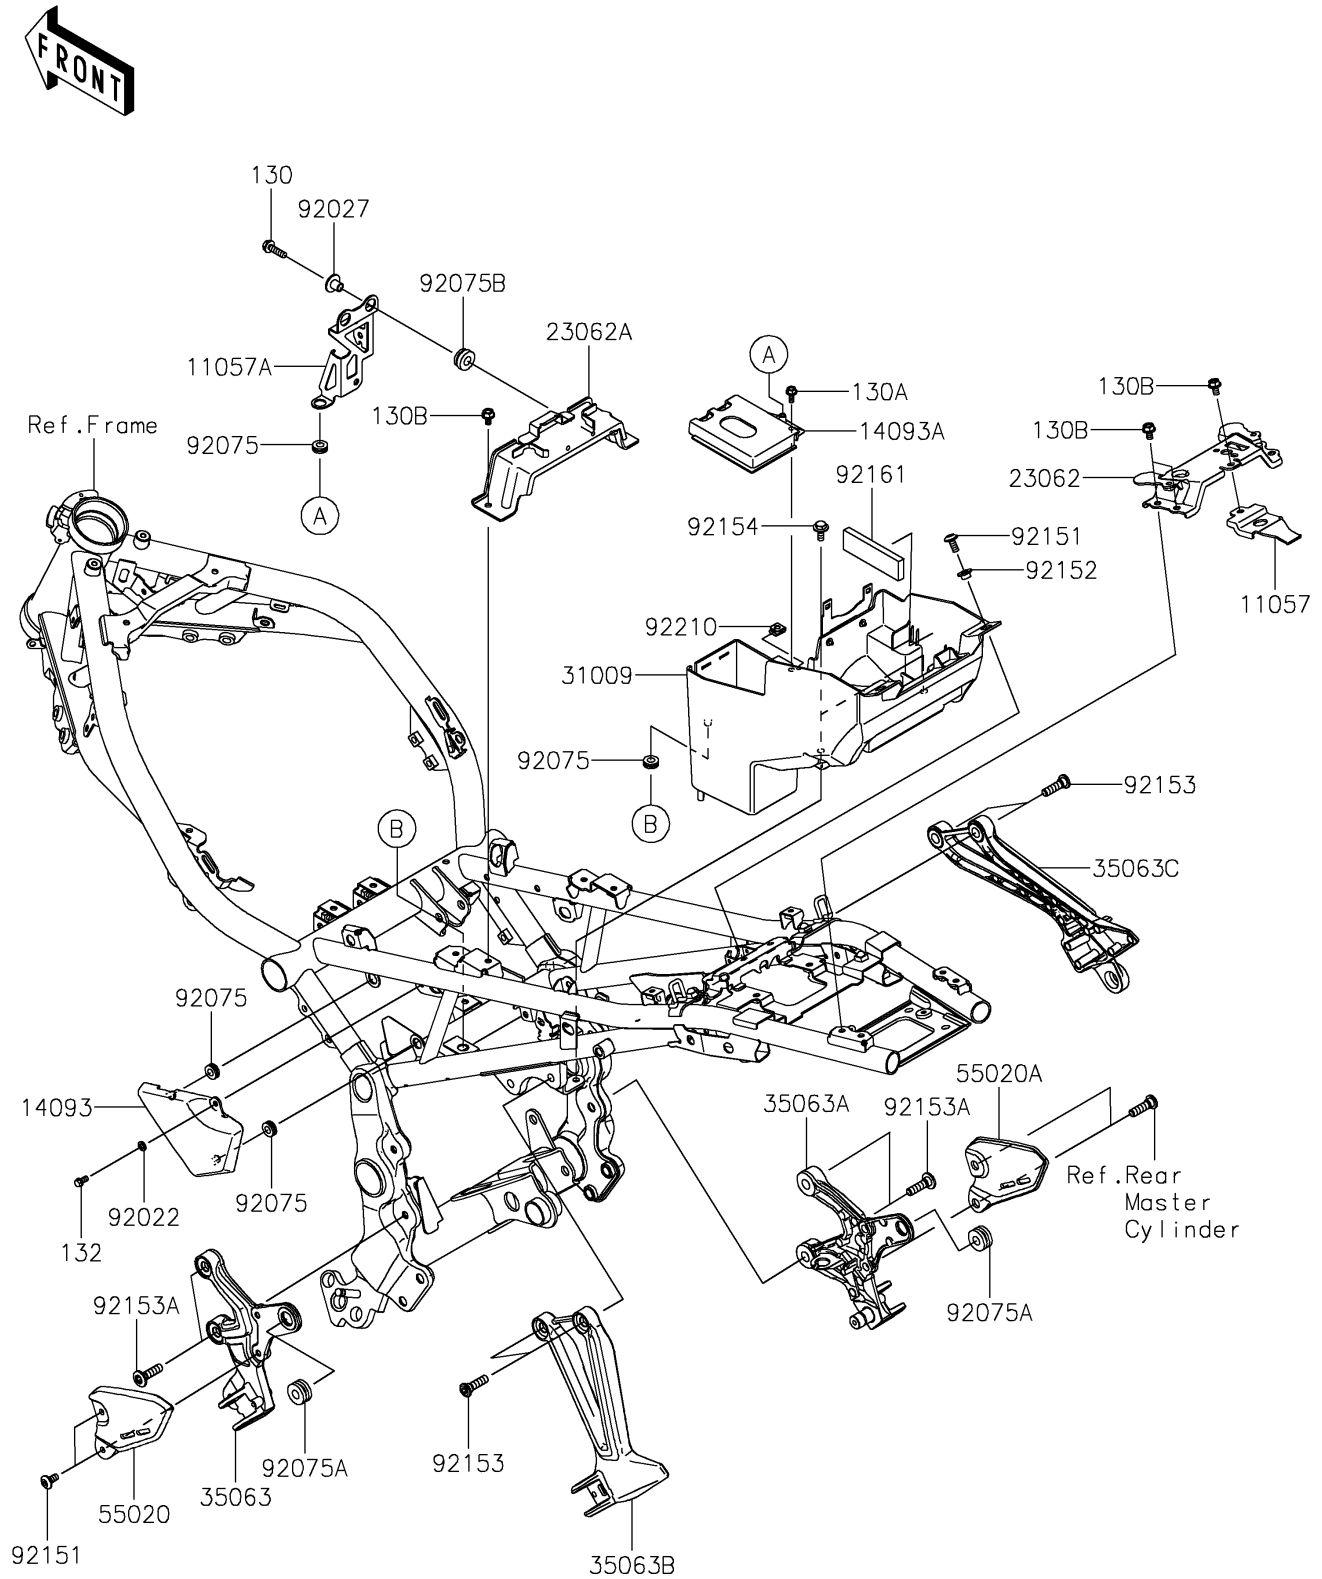

2019 PARTS DIAGRAM

Frame Fittings

F2131

2019 PARTS LIST

Frame Fittings

ITEM NAME	PART NUMBER	QUANTITY
BRACKET,TAIL LAMP (Ref # 11057)	11057-1341	1
BRACKET,REGULATOR (Ref # 11057A)	11057-1393	1
BOLT-FLANGED,6X22 (Ref # 130)	130BA0622	1
BOLT-FLANGED,5X12 (Ref # 130A)	130BC0512	1
BOLT-FLANGED,6X10 (Ref # 130B)	130CA0610	1
BOLT-FLANGED-SMALL,5X10 (Ref # 132)	132BA0510	1
COVER,ABS (Ref # 14093)	14093-0618	1
COVER,CANISTER (Ref # 14093A)	14093-0619	1
BRACKET-COMP,SEAT,RR (Ref # 23062)	23062-0969	1
BRACKET-COMP,SEAT,FR (Ref # 23062A)	23062-0981	1
CASE-COMP-BATTERY (Ref # 31009)	31009-0007	1
STAY,STEP,LH,F.S.BLACK (Ref # 35063)	35063-1391-18R	1
STAY,STEP,RH,F.S.BLACK (Ref # 35063A)	35063-1392-18R	1
STAY,RR STEP,LH,F.S.BLACK (Ref # 35063B)	35063-1393-18R	1
STAY,RR STEP,RH,F.S.BLACK (Ref # 35063C)	35063-1394-18R	1
GUARD,LH (Ref # 55020)	55020-2178	1
GUARD,RH (Ref # 55020A)	55020-2179	1
WASHER,6.3X10.2X1.6 (Ref # 92022)	92022-1588	1
COLLAR,FLANGED,L=12.1,BLACK (Ref # 92027)	92027-1651	1
DAMPER (Ref # 92075)	92075-161	1
DAMPER,10X24X12 (Ref # 92075A)	92075-1690	1
DAMPER (Ref # 92075B)	92075-277	1
BOLT,SOCKET,6X14 (Ref # 92151)	92151-1654	1
COLLAR (Ref # 92152)	92152-0422	1
BOLT,SOCKET,8X30 (Ref # 92153)	92153-1624	1
BOLT,SOCKET,8X30 (Ref # 92153A)	92153-1630	1
BOLT,FLANGED,6X16 (Ref # 92154)	92154-2955	1
DAMPER,25X83X8 (Ref # 92161)	92161-2134	1
NUT (Ref # 92210)	92210-0571	1