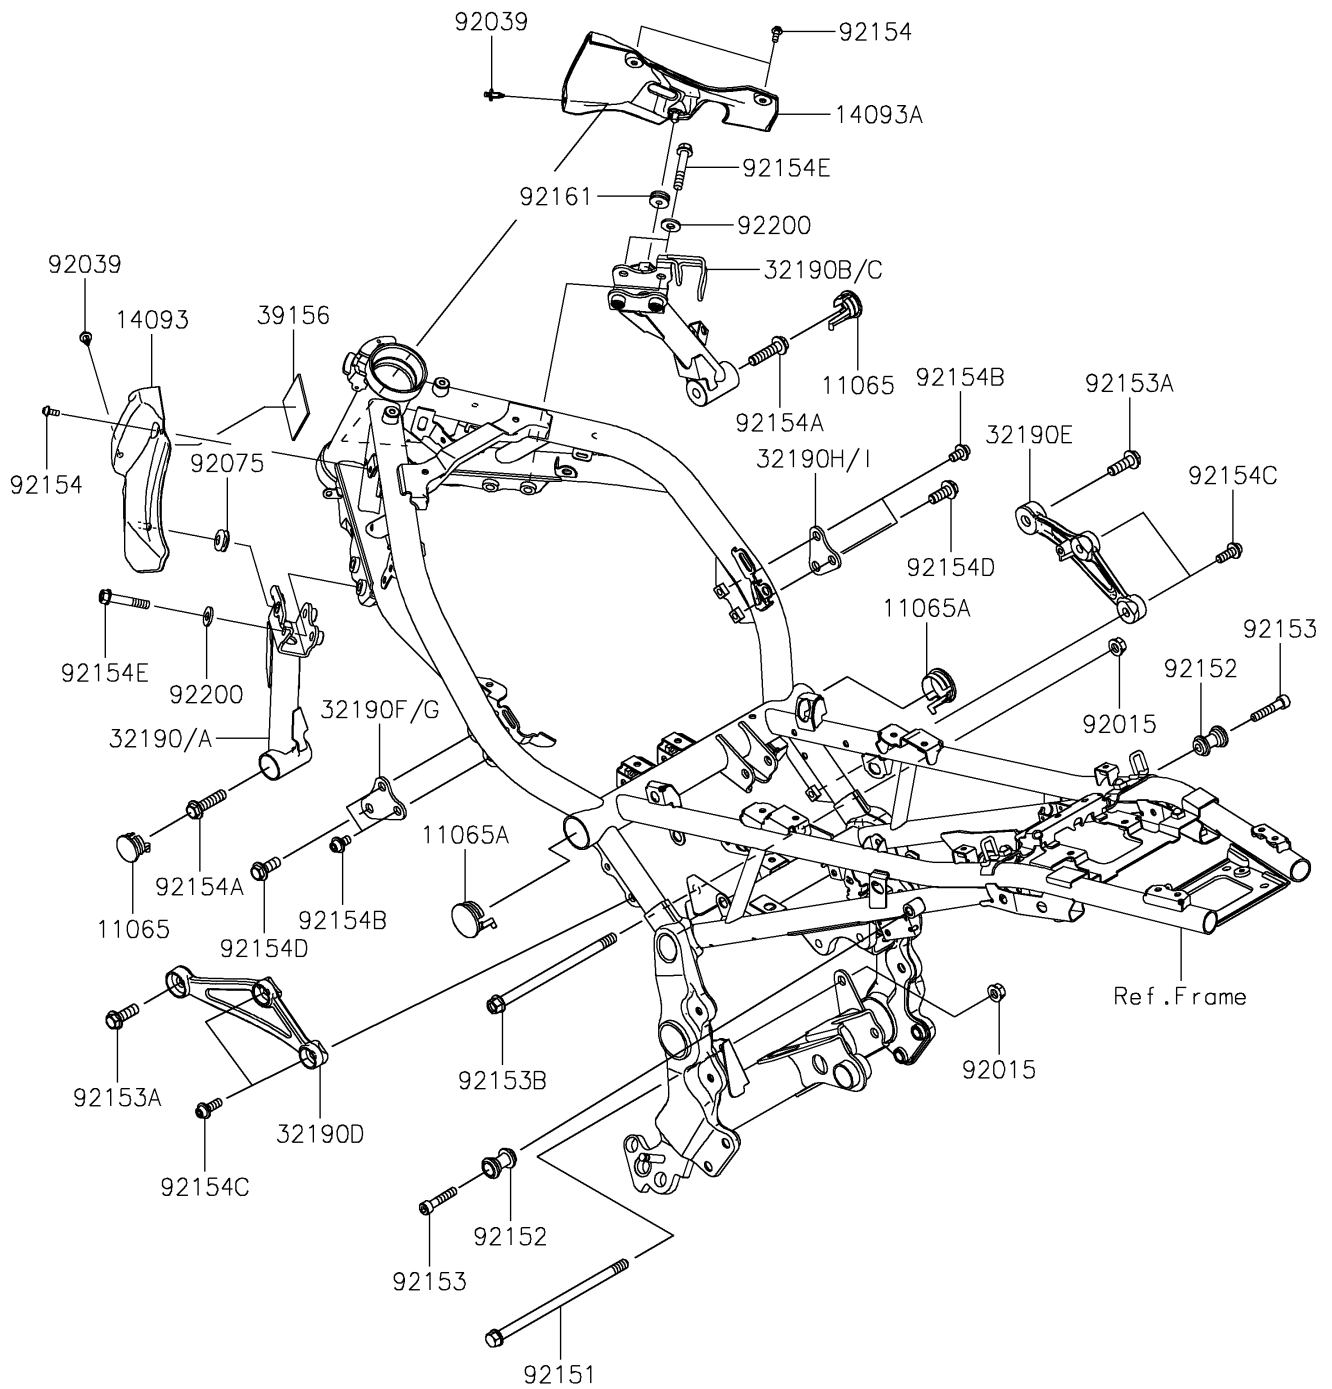

2019 PARTS DIAGRAM

Engine Mount

F2122

2019 PARTS LIST

Engine Mount

ITEM NAME	PART NUMBER	QUANTITY
CAP,27.4MM (Ref # 11065)	11065-0987	1
CAP,35.1MM (Ref # 11065A)	11065-0988	1
COVER,FRAME,LH (Ref # 14093)	14093-0620	1
COVER,FRAME,RH (Ref # 14093A)	14093-0621	1
BRACKET-ENGINE,LH,BLACK (Ref # 32190)	32190-0744-10	1
BRACKET-ENGINE,RH,BLACK (Ref # 32190B)	32190-0745-10	1
BRACKET-ENGINE,CYL.,LH,F.S.BLK (Ref # 32190D)	32190-0757-18R	1
BRACKET-ENGINE,CYL.,RH,F.S.BLK (Ref # 32190E)	32190-0758-18R	1
BRACKET-ENGINE,HEAD,LH,BLACK (Ref # 32190F)	32190-0759-10	1
BRACKET-ENGINE,HEAD,RH,BLACK (Ref # 32190H)	32190-0760-10	1
PAD,50X50X2 (Ref # 39156)	39156-2235	1
NUT,FLANGED,10MM (Ref # 92015)	92015-1180	1
RIVET (Ref # 92039)	92039-0068	1
DAMPER (Ref # 92075)	92075-1067	1
BOLT,FLANGED,10X190 (Ref # 92151)	92151-1915	1
COLLAR (Ref # 92152)	92152-2403	1
BOLT,SOCKET,8X40 (Ref # 92153)	92153-0517	1
BOLT,FLANGED,10X30 (Ref # 92153A)	92153-0801	1
BOLT,FLANGED,10X170 (Ref # 92153B)	92153-1428	1
BOLT,SOCKET,5X12 (Ref # 92154)	92154-0917	1
BOLT,FLANGED,10X40 (Ref # 92154A)	92154-2743	1
BOLT,SOCKET,8X14 (Ref # 92154B)	92154-2745	1
BOLT,SOCKET,8X22 (Ref # 92154C)	92154-2746	1
BOLT,FLANGED,10X25 (Ref # 92154D)	92154-2747	1
BOLT,FLANGED,8X45 (Ref # 92154E)	92154-3733	1
DAMPER,6X20X7.5 (Ref # 92161)	92161-1991	1
WASHER,8.5X18X2.3 (Ref # 92200)	92200-1213	1