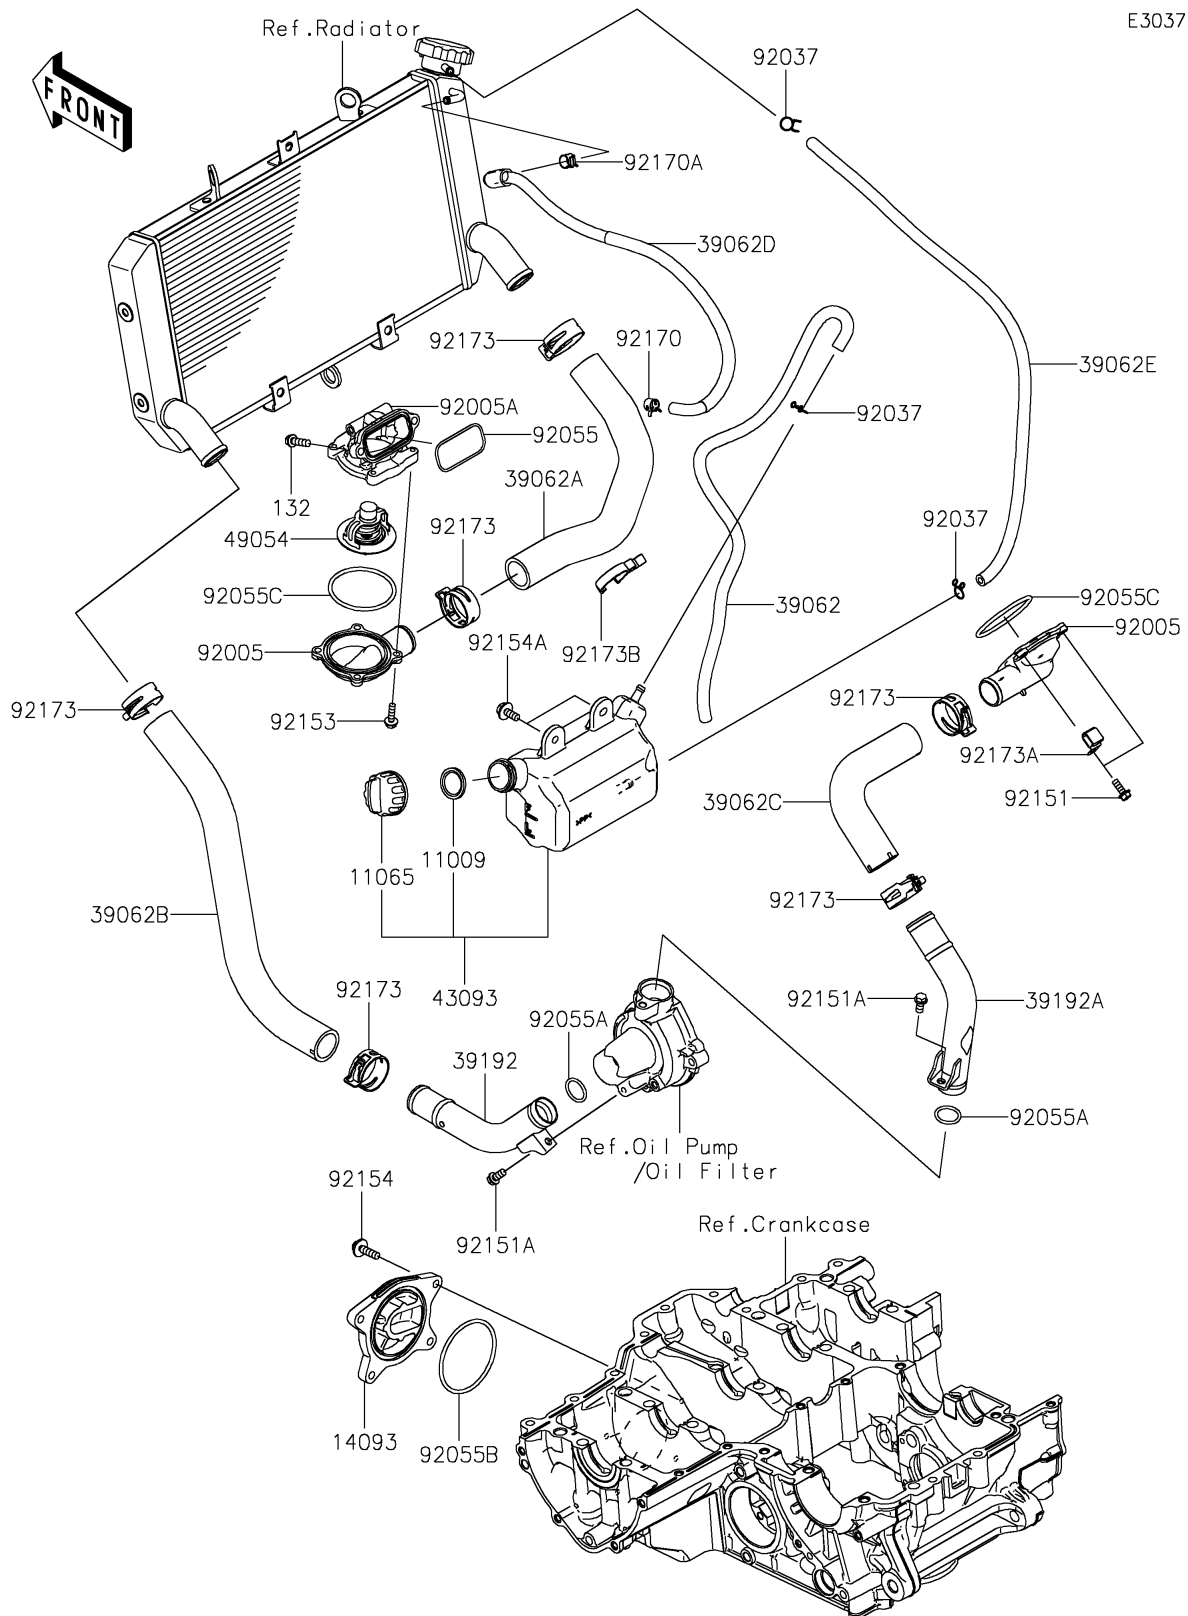

2019 PARTS DIAGRAM

Water Pipe

2019 PARTS LIST

Water Pipe

ITEM NAME	PART NUMBER	QUANTITY
GASKET,RESERVOIR TANK CAP (Ref # 11009)	11009-1145	1
CAP (Ref # 11065)	11065-0991	1
BOLT-FLANGED-SMALL,6X20 (Ref # 132)	132BC0620	1
COVER (Ref # 14093)	14093-0625	1
HOSE-COOLING,OVERFLOW (Ref # 39062)	39062-0618	1
HOSE-COOLING,CYLINDER-RADIATOR (Ref # 39062A)	39062-0779	1
HOSE-COOLING,RADIATOR-W/PUMP (Ref # 39062B)	39062-0780	1
HOSE-COOLING,W/PIPE-CYLINDER (Ref # 39062C)	39062-0785	1
HOSE-COOLING,AIR BLEED (Ref # 39062D)	39062-0819	1
HOSE-COOLING,5.5X10.5X550 (Ref # 39062E)	39062-1208	1
PIPE-WATER,RADIATOR-WATER PUMP (Ref # 39192)	39192-0631	1
PIPE-WATER,WATER PUMP-CYLINDER (Ref # 39192A)	39192-0644	1
RESERVOIR-ASSY-TANK (Ref # 43093)	43093-0005	1
THERMOSTAT (Ref # 49054)	49054-0004	1
FITTING,THERMO CAP (Ref # 92005)	92005-0883	1
FITTING,THERMO CASE (Ref # 92005A)	92005-0884	1
CLAMP,TUBE (Ref # 92037)	92037-147	1
RING-O,YP 27.6 57.6 1.9 (Ref # 92055)	92055-0021	1
RING-O,20.8X2.4 (Ref # 92055A)	92055-0114	1
RING-O,63.3MM (Ref # 92055B)	92055-0739	1
RING-O,53.5X2.6 (Ref # 92055C)	92055-0831	1
BOLT,5X14 (Ref # 92151)	92151-1764	1
BOLT,6X12 (Ref # 92151A)	92151-1997	1
BOLT,FLANGED,5X18 (Ref # 92153)	92153-1588	1
BOLT,FLANGED,6X22 (Ref # 92154)	92154-0403	1
BOLT,UPSET-WP,6X16 (Ref # 92154A)	92154-1850	1
CLAMP (Ref # 92170)	92170-1493	1
CLAMP (Ref # 92170A)	92170-1872	1
CLAMP,34MM (Ref # 92173)	92173-1360	1

2019 PARTS LIST

Water Pipe

ITEM NAME	PART NUMBER	QUANTITY
CLAMP (Ref # 92173A)	92173-1663	1
CLAMP (Ref # 92173B)	92173-1792	1