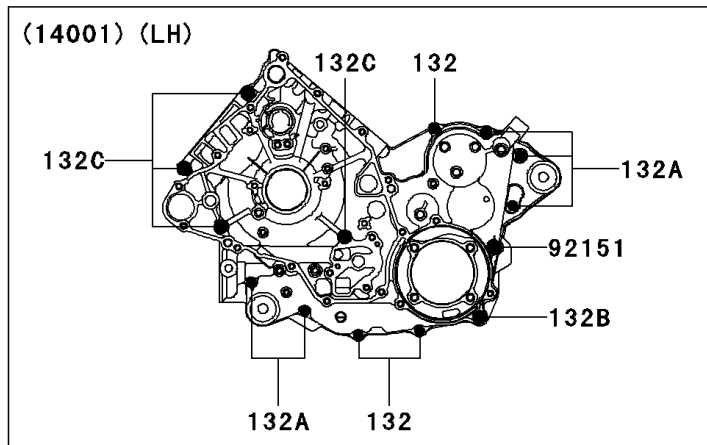

2006 Prairie® 700 4x4 Team Green™ Special Edition PARTS DIAGRAM

Crankcase

2006 Prairie® 700 4x4 Team Green™ Special Edition PARTS LIST

Crankcase

ITEM NAME	PART NUMBER	QUANTITY
BOLT-FLANGED-SMALL,6X40 (Ref # 132)	132Y0640	1
BOLT-FLANGED-SMALL,6X65 (Ref # 132A)	132Y0665	1
BOLT-FLANGED-SMALL,8X110 (Ref # 132B)	132Y08110	1
BOLT-FLANGED-SMALL,8X75 (Ref # 132C)	132Y0875	1
SCREW-CSK-CROS,6X16 (Ref # 221)	221B0616	1
CIRCLIP-TYPE-C,37MM (Ref # 481)	481J3700	1
BEARING-BALL (Ref # 601)	601A6000	1
BEARING-BALL,#6004 (Ref # 601A)	601A6004	1
BEARING-BALL,#6304 (Ref # 601B)	601A6304	1
SET-CRANKCASE (Ref # 14001)	14001-0044	1
PLATE-POSITION (Ref # 14014)	14014-0006	1
FITTING,BREATHER (Ref # 14067)	14067-006	1
PIN (Ref # 92043)	92043-1506	1
BEARING-BALL,5208X2-A-ECG45 (Ref # 92045)	92045-0012	1
BEARING-BALL,6306SH2 (Ref # 92045A)	92045-1190	1
BEARING-BALL,6303LUA (Ref # 92045B)	92045-1389	1
BEARING-NEEDLE,TA202715ZE (Ref # 92046)	92046-1118	1
BEARING-NEEDLE (Ref # 92046A)	92046-1143	1
BEARING-NEEDLE,FJ-2820WA (Ref # 92046B)	92046-1277	1
SEAL-OIL,TC 35X50X8 (Ref # 92049)	92049-1452	1
SEAL-OIL,TCY 28X42X8 (Ref # 92049A)	92049-1570	1
SEAL-OIL,HTC 30X45X8 (Ref # 92049B)	92049-1575	1
RING-O,25.7X2.4 (Ref # 92055)	92055-1136	1
GASKET,12X22X2 (Ref # 92065)	92065-097	1
PLUG,OIL DRAIN,12X15 (Ref # 92066)	92066-1174	1
BOLT,8X110 (Ref # 92151)	92151-1689	1
CLAMP (Ref # 92171)	92171-0329	1
CLAMP (Ref # 92171A)	92171-0514	1
TUBE,BREATHER (Ref # 92191)	92191-1740	1

2006 Prairie® 700 4x4 Team Green™ Special Edition PARTS LIST

Crankcase

ITEM NAME	PART NUMBER	QUANTITY
TUBE,OIL RETURN (Ref # 92192)	92192-0057	1