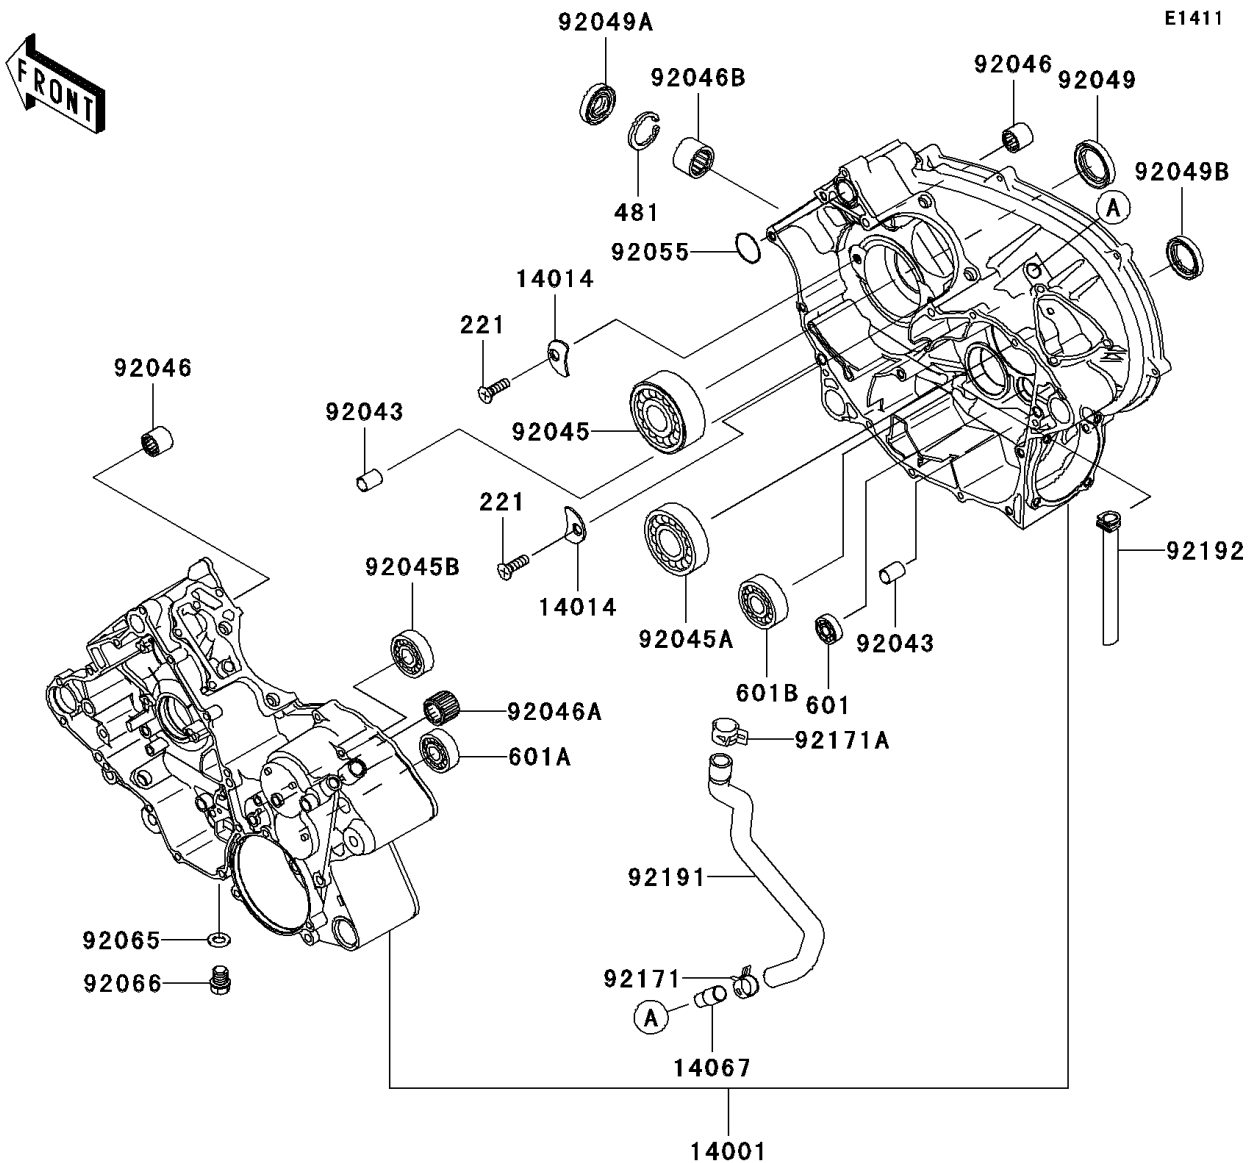

2006 Prairie® 700 4x4 Team Green™ Special Edition PARTS DIAGRAM

Crankcase

2006 Prairie® 700 4x4 Team Green™ Special Edition PARTS LIST

Crankcase

ITEM NAME	PART NUMBER	QUANTITY
BOLT-FLANGED-SMALL,6X40 (Ref # 132)	132Y0640	1
BOLT-FLANGED-SMALL,6X65 (Ref # 132A)	132Y0665	1
BOLT-FLANGED-SMALL,8X110 (Ref # 132B)	132Y08110	1
BOLT-FLANGED-SMALL,8X75 (Ref # 132C)	132Y0875	1
SCREW-CSK-CROS,6X16 (Ref # 221)	221B0616	1
CIRCLIP-TYPE-C,37MM (Ref # 481)	481J3700	1
BEARING-BALL (Ref # 601)	601A6000	1
BEARING-BALL,#6004 (Ref # 601A)	601A6004	1
BEARING-BALL,#6304 (Ref # 601B)	601A6304	1
SET-CRANKCASE (Ref # 14001)	14001-0044	1
PLATE-POSITION (Ref # 14014)	14014-0006	1
FITTING,BREATHER (Ref # 14067)	14067-006	1
PIN (Ref # 92043)	92043-1506	1
BEARING-BALL,5208X2-A-ECG45 (Ref # 92045)	92045-0012	1
BEARING-BALL,6306SH2 (Ref # 92045A)	92045-1190	1
BEARING-BALL,6303LUA (Ref # 92045B)	92045-1389	1
BEARING-NEEDLE,TA202715ZE (Ref # 92046)	92046-1118	1
BEARING-NEEDLE (Ref # 92046A)	92046-1143	1
BEARING-NEEDLE,FJ-2820WA (Ref # 92046B)	92046-1277	1
SEAL-OIL,TC 35X50X8 (Ref # 92049)	92049-1452	1
SEAL-OIL,TCY 28X42X8 (Ref # 92049A)	92049-1570	1
SEAL-OIL,HTC 30X45X8 (Ref # 92049B)	92049-1575	1
RING-O,25.7X2.4 (Ref # 92055)	92055-1136	1
GASKET,12X22X2 (Ref # 92065)	92065-097	1
PLUG,OIL DRAIN,12X15 (Ref # 92066)	92066-1174	1
BOLT,8X110 (Ref # 92151)	92151-1689	1
CLAMP (Ref # 92171)	92171-0329	1
CLAMP (Ref # 92171A)	92171-0514	1
TUBE,BREATHER (Ref # 92191)	92191-1740	1

2006 Prairie® 700 4x4 Team Green™ Special Edition PARTS LIST

Crankcase

ITEM NAME	PART NUMBER	QUANTITY
TUBE,OIL RETURN (Ref # 92192)	92192-0057	1