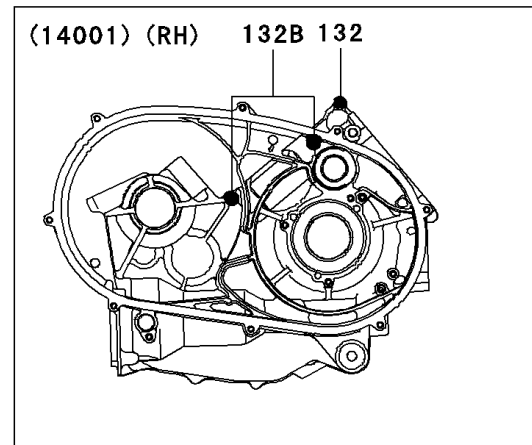

2006 Prairie® 700 4x4 Team Green™ Special Edition PARTS DIAGRAM

Crankcase

2006 Prairie® 700 4x4 Team Green™ Special Edition PARTS LIST

Crankcase

ITEM NAME	PART NUMBER	QUANTITY
BOLT-FLANGED-SMALL,6X40 (Ref # 132)	132Y0640	1
BOLT-FLANGED-SMALL,6X65 (Ref # 132A)	132Y0665	1
BOLT-FLANGED-SMALL,8X110 (Ref # 132B)	132Y08110	1
BOLT-FLANGED-SMALL,8X75 (Ref # 132C)	132Y0875	1
SCREW-CSK-CROS,6X16 (Ref # 221)	221B0616	1
CIRCLIP-TYPE-C,37MM (Ref # 481)	481J3700	1
BEARING-BALL (Ref # 601)	601A6000	1
BEARING-BALL,#6004 (Ref # 601A)	601A6004	1
BEARING-BALL,#6304 (Ref # 601B)	601A6304	1
SET-CRANKCASE (Ref # 14001)	14001-0044	1
PLATE-POSITION (Ref # 14014)	14014-0006	1
FITTING,BREATHER (Ref # 14067)	14067-006	1
PIN (Ref # 92043)	92043-1506	1
BEARING-BALL,5208X2-A-ECG45 (Ref # 92045)	92045-0012	1
BEARING-BALL,6306SH2 (Ref # 92045A)	92045-1190	1
BEARING-BALL,6303LUA (Ref # 92045B)	92045-1389	1
BEARING-NEEDLE,TA202715ZE (Ref # 92046)	92046-1118	1
BEARING-NEEDLE (Ref # 92046A)	92046-1143	1
BEARING-NEEDLE,FJ-2820WA (Ref # 92046B)	92046-1277	1
SEAL-OIL,TC 35X50X8 (Ref # 92049)	92049-1452	1
SEAL-OIL,TCY 28X42X8 (Ref # 92049A)	92049-1570	1
SEAL-OIL,HTC 30X45X8 (Ref # 92049B)	92049-1575	1
RING-O,25.7X2.4 (Ref # 92055)	92055-1136	1
GASKET,12X22X2 (Ref # 92065)	92065-097	1
PLUG,OIL DRAIN,12X15 (Ref # 92066)	92066-1174	1
BOLT,8X110 (Ref # 92151)	92151-1689	1
CLAMP (Ref # 92171)	92171-0329	1
CLAMP (Ref # 92171A)	92171-0514	1
TUBE,BREATHER (Ref # 92191)	92191-1740	1

2006 Prairie® 700 4x4 Team Green™ Special Edition PARTS LIST

Crankcase

ITEM NAME	PART NUMBER	QUANTITY
TUBE,OIL RETURN (Ref # 92192)	92192-0057	1