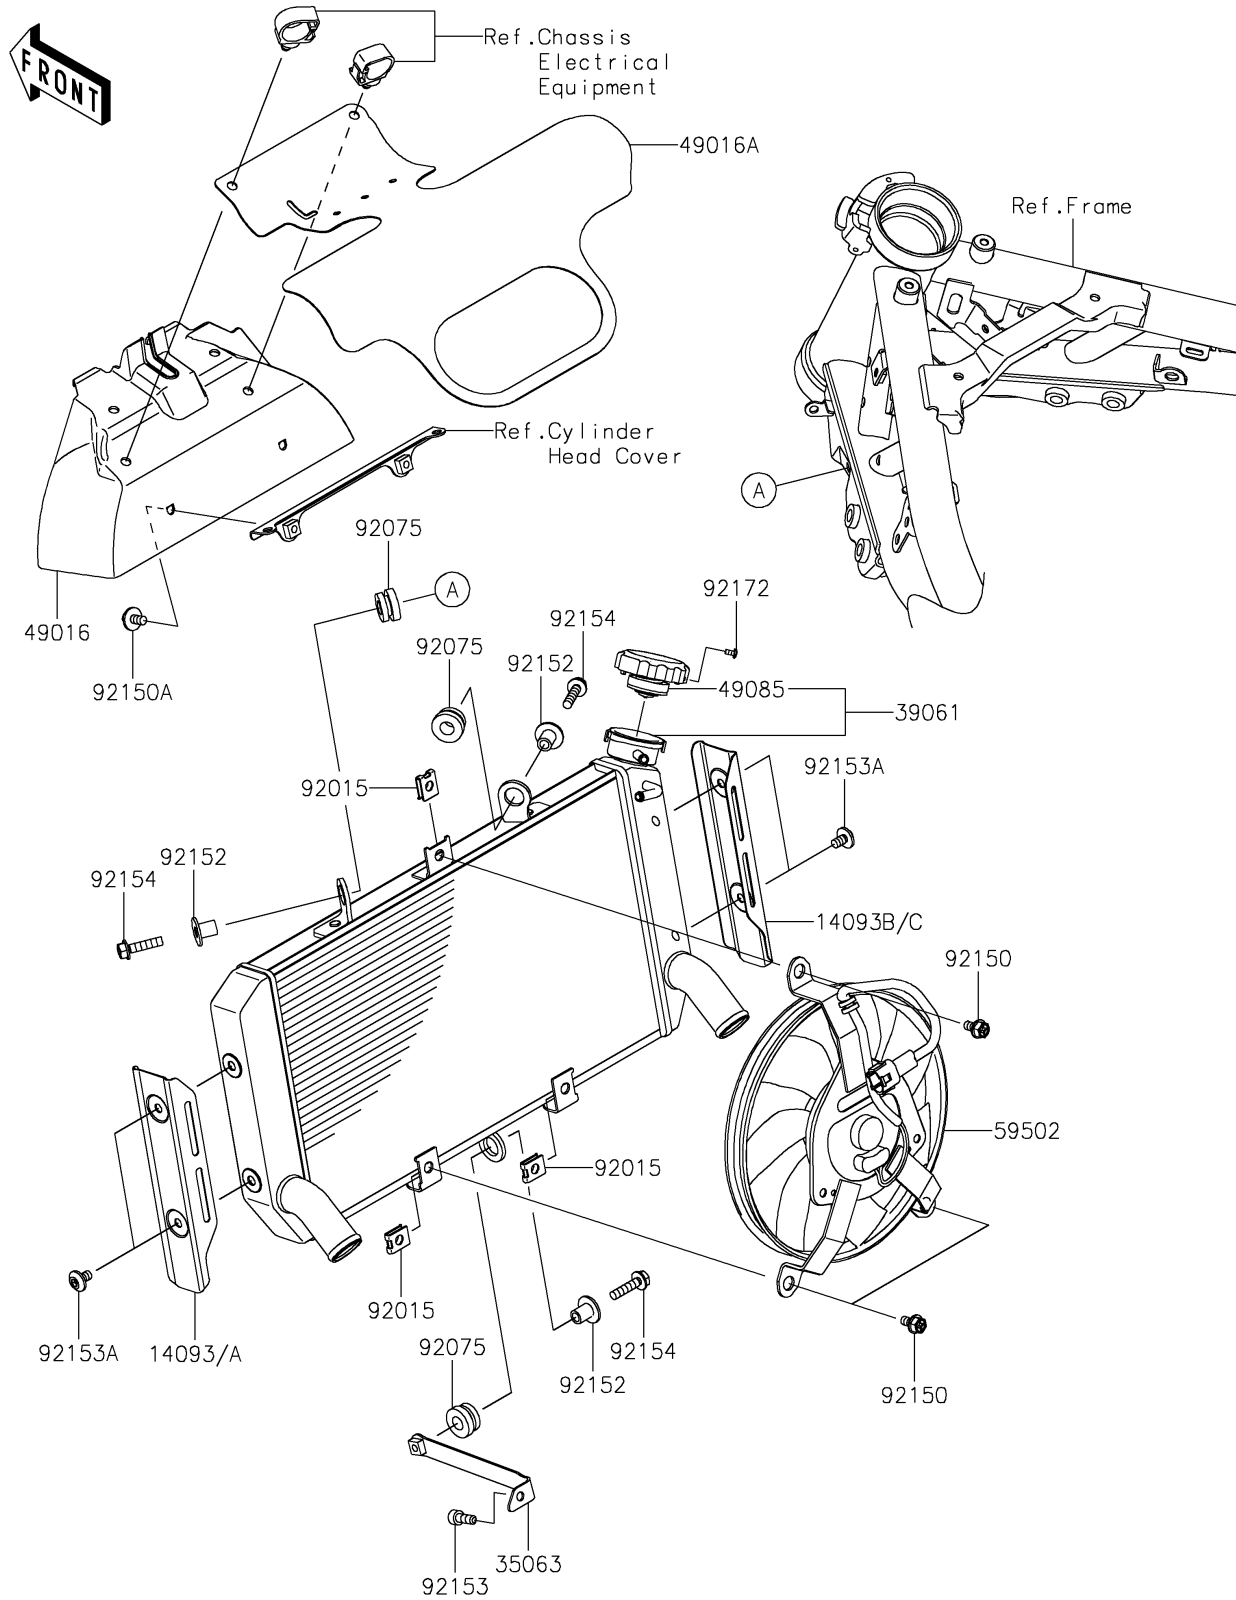

2019 PARTS DIAGRAM

Radiator

E3032

2019 PARTS LIST

Radiator

ITEM NAME	PART NUMBER	QUANTITY
COVER,RADIATOR,LH,SILVER (Ref # 14093)	14093-0647-28Z	1
COVER,RADIATOR,RH,SILVER (Ref # 14093B)	14093-0648-28Z	1
STAY (Ref # 35063)	35063-1395	1
RADIATOR-ASSY (Ref # 39061)	39061-0749	1
COVER-SEAL,HEAT (Ref # 49016)	49016-0647	1
COVER-SEAL,HEAT (Ref # 49016A)	49016-0648	1
CAP-ASSY-PRESSURE (Ref # 49085)	49085-1075	1
FAN-ASSY (Ref # 59502)	59502-0618	1
NUT (Ref # 92015)	92015-1487	1
DAMPER,RUBBER (Ref # 92075)	92075-1123	1
BOLT,6X12 (Ref # 92150)	92150-1186	1
BOLT,6X12 (Ref # 92150A)	92150-1891	1
COLLAR (Ref # 92152)	92152-0667	1
BOLT,SOCKET,6X16 (Ref # 92153)	92153-1344	1
BOLT,SOCKET,6X10 (Ref # 92153A)	92153-1628	1
BOLT,FLANGED,6X25 (Ref # 92154)	92154-2846	1
SCREW,TAPPING,3X6 (Ref # 92172)	92172-1225	1