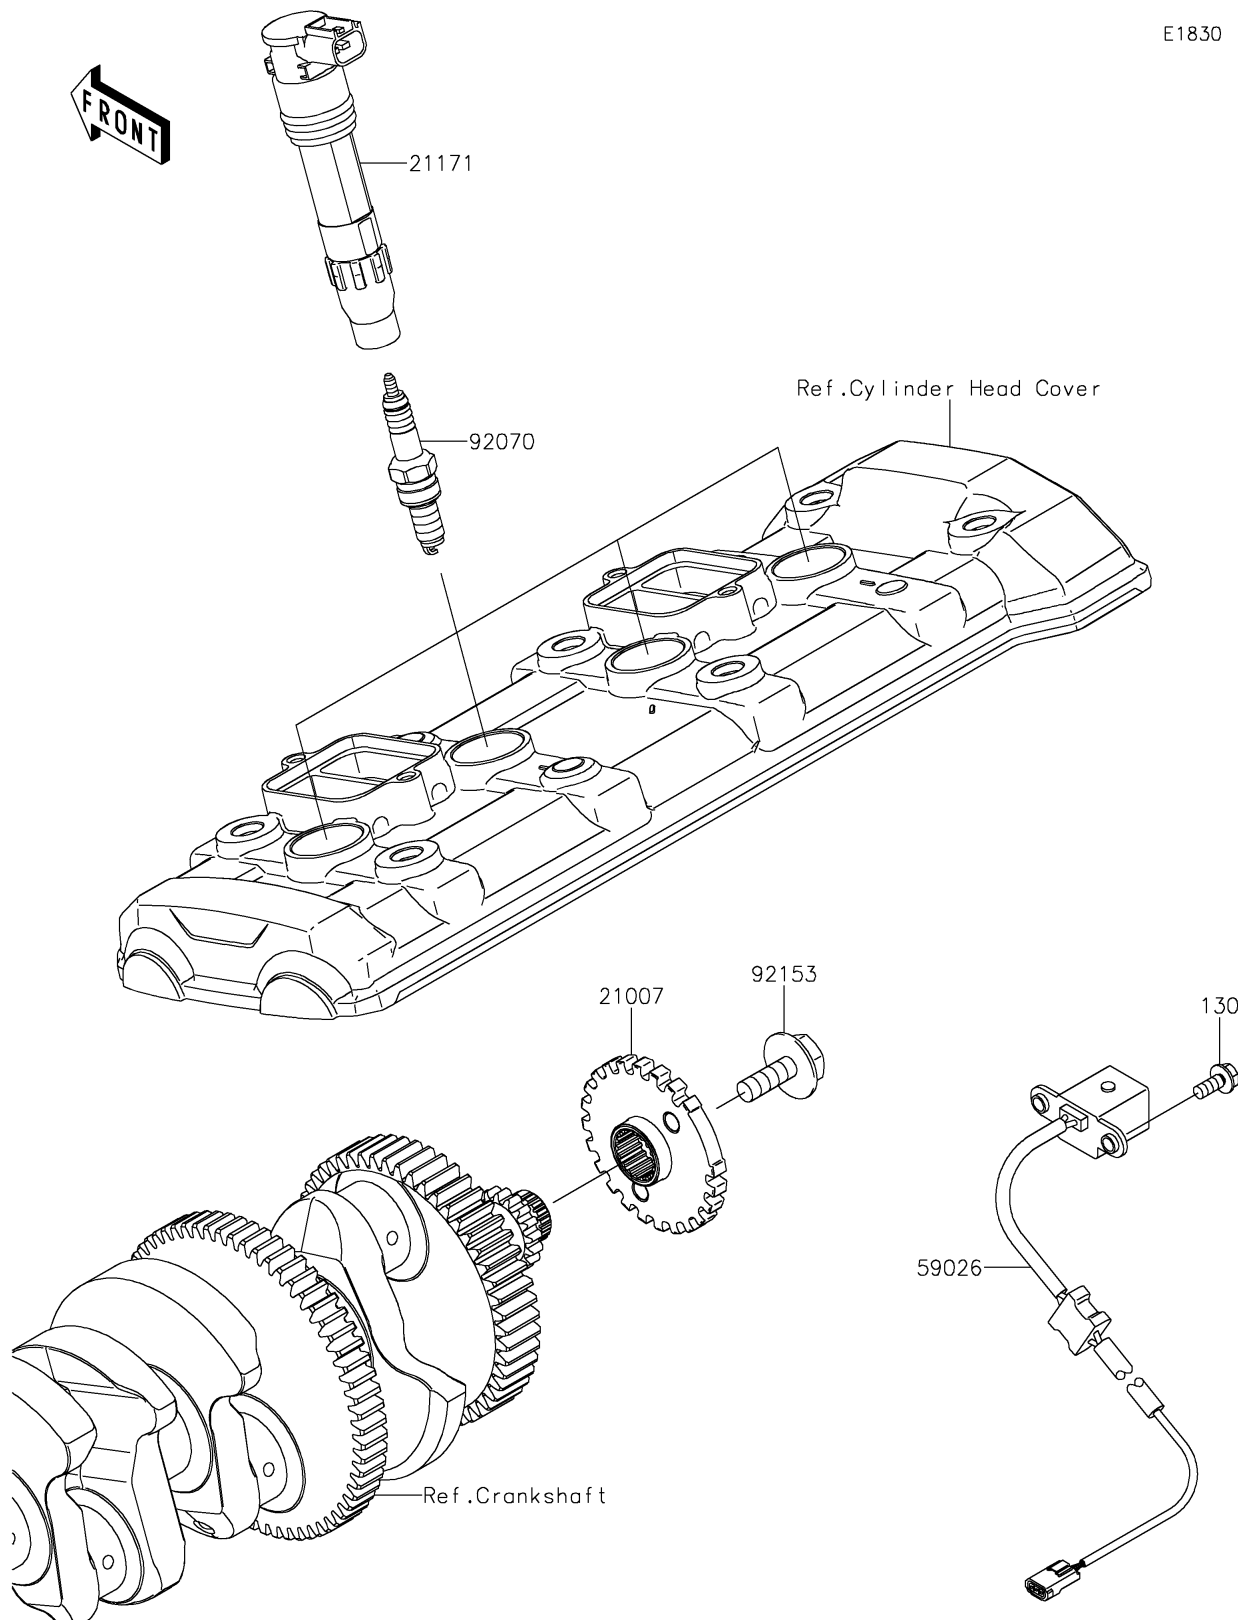

## 2019 PARTS DIAGRAM

Ignition System

E1830

## 2019 PARTS LIST

Ignition System

ITEM NAME	PART NUMBER	QUANTITY
BOLT-FLANGED,5X12 (Ref # 130)	130BA0512	1
ROTOR,TIMING (Ref # 21007)	21007-0656	1
COIL-ASSY-IGNITION (Ref # 21171)	21171-0033	1
COIL-PULSING (Ref # 59026)	59026-0049	1
PLUG-SPARK,CR9EIA(NGK) (Ref # 92070)	92070-0014	1
BOLT,FLANGED,8X23 (Ref # 92153)	92153-0549	1