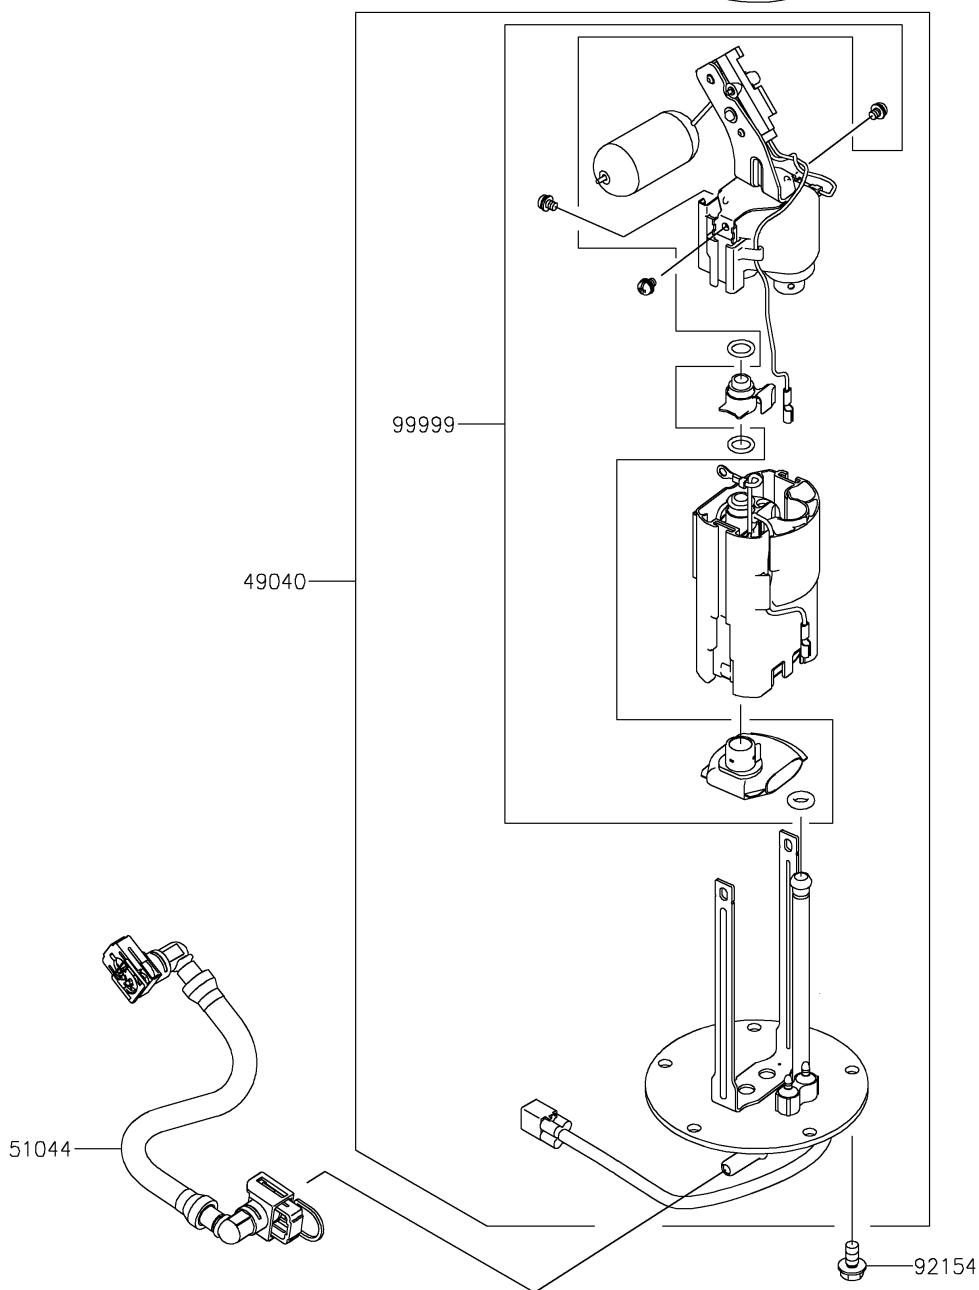

2019 PARTS DIAGRAM

Fuel Pump

E1520

2019 PARTS LIST

Fuel Pump

ITEM NAME	PART NUMBER	QUANTITY
PUMP-FUEL (Ref # 49040)	49040-0762	1
TUBE-ASSY,FUEL (Ref # 51044)	51044-0863	1
O RING (Ref # 670)	670E5075	1
BOLT,FLANGED,6X12 (Ref # 92154)	92154-1848	1
KIT,FUEL FILTER (Ref # 99999)	99999-0522	1