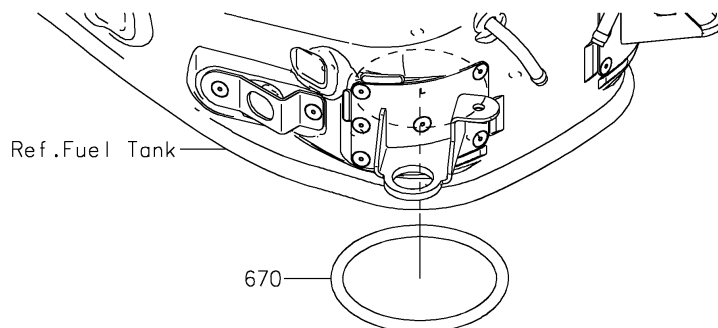

2019 PARTS DIAGRAM

Fuel Pump

E1520

2019 PARTS LIST

Fuel Pump

ITEM NAME	PART NUMBER	QUANTITY
PUMP-FUEL (Ref # 49040)	49040-0762	1
TUBE-ASSY,FUEL (Ref # 51044)	51044-0863	1
O RING (Ref # 670)	670E5075	1
BOLT,FLANGED,6X12 (Ref # 92154)	92154-1848	1
KIT,FUEL FILTER (Ref # 99999)	99999-0522	1