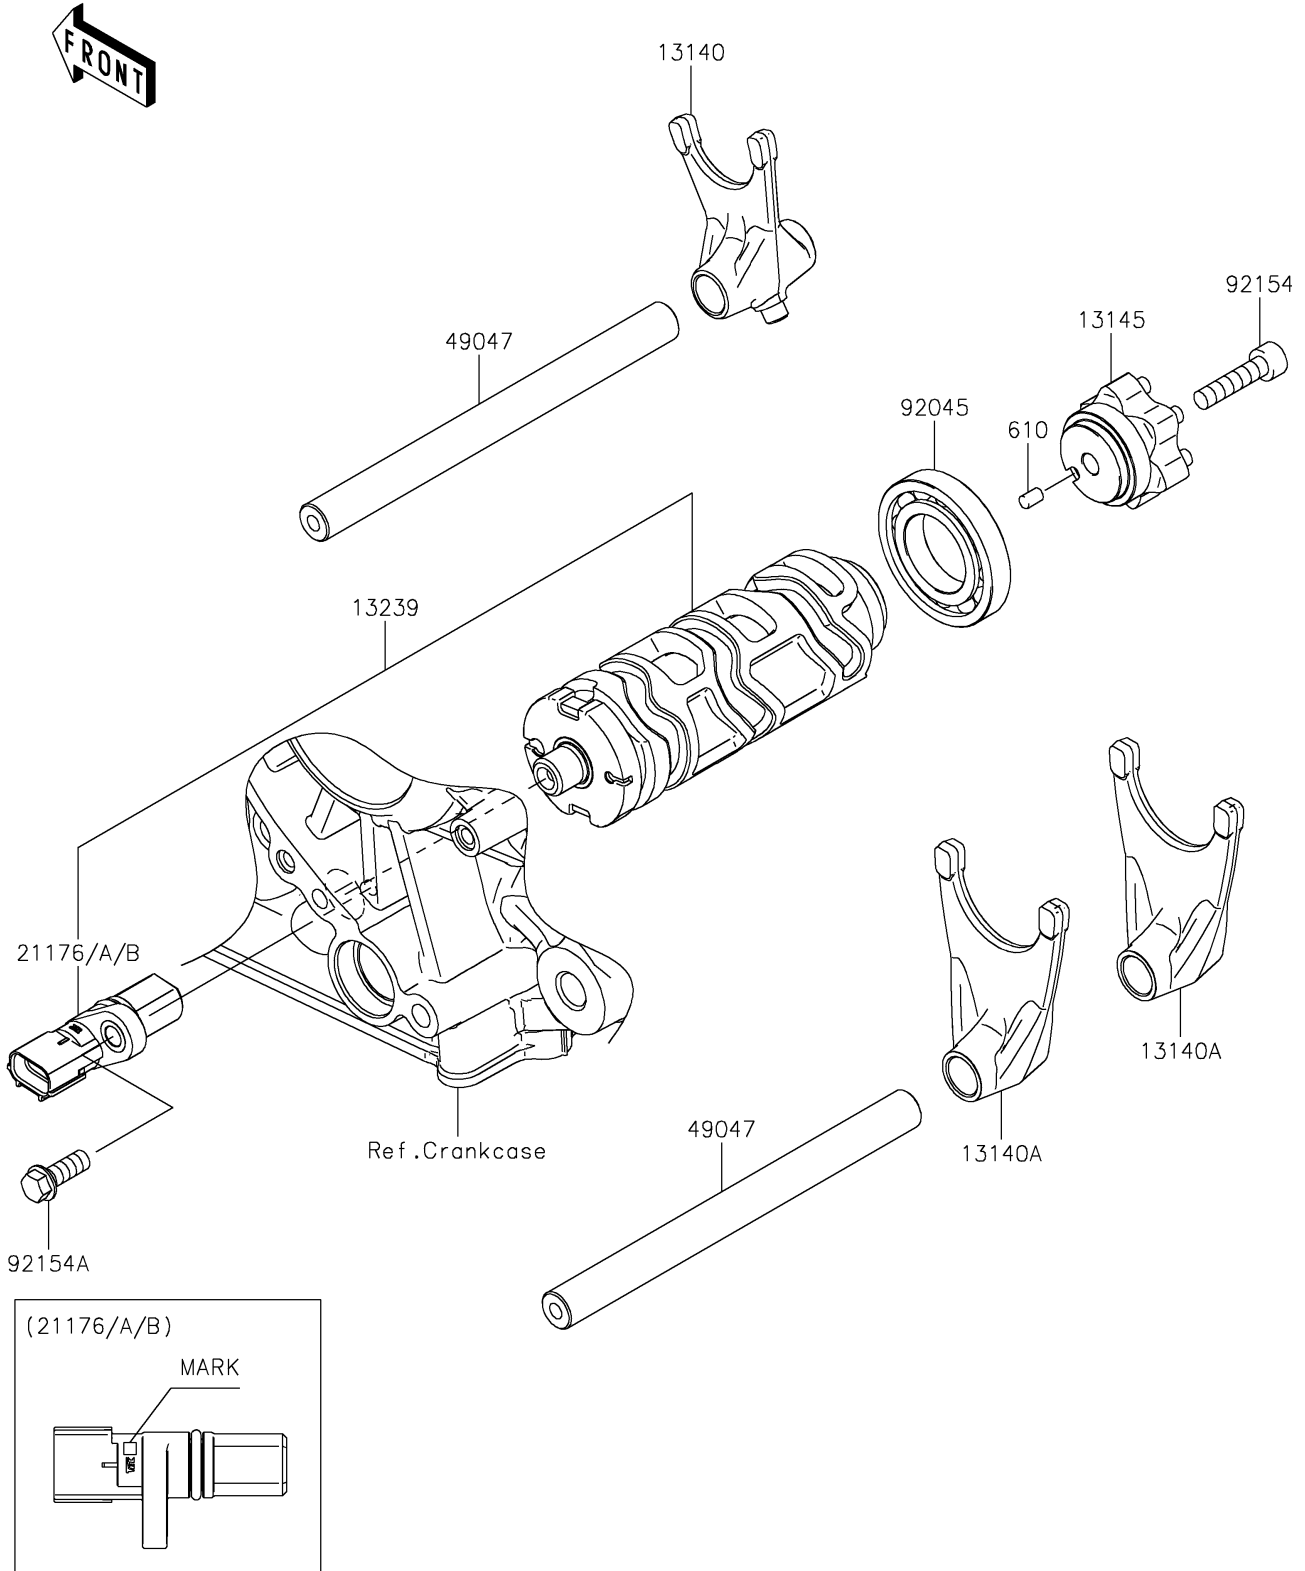

2019 PARTS DIAGRAM

Gear Change Drum/Shift Fork(s)

E1362

2019 PARTS LIST

Gear Change Drum/Shift Fork(s)

ITEM NAME	PART NUMBER	QUANTITY
FORK-SHIFT (Ref # 13140)	13140-0061	1
FORK-SHIFT (Ref # 13140A)	13140-0062	1
CAM-CHANGE DRUM (Ref # 13145)	13145-0568	1
DRUM-ASSY-CHANGE (Ref # 13239)	13239-0581	1
SENSOR,GEAR POSITION,M MARK (Ref # 21176)	21176-0825	1
SENSOR,GEAR POSITION,H MARK (Ref # 21176A)	21176-0845	1
SENSOR,GEAR POSITION,L MARK (Ref # 21176B)	21176-0846	1
ROD-SHIFT (Ref # 49047)	49047-0644	1
ROLLER,4X6 (Ref # 610)	610A0406	1
BEARING-BALL,16005 (Ref # 92045)	92045-1045	1
BOLT,SOCKET,6X25 (Ref # 92154)	92154-0477	1
BOLT,FLANGED,6X16 (Ref # 92154A)	92154-2096	1