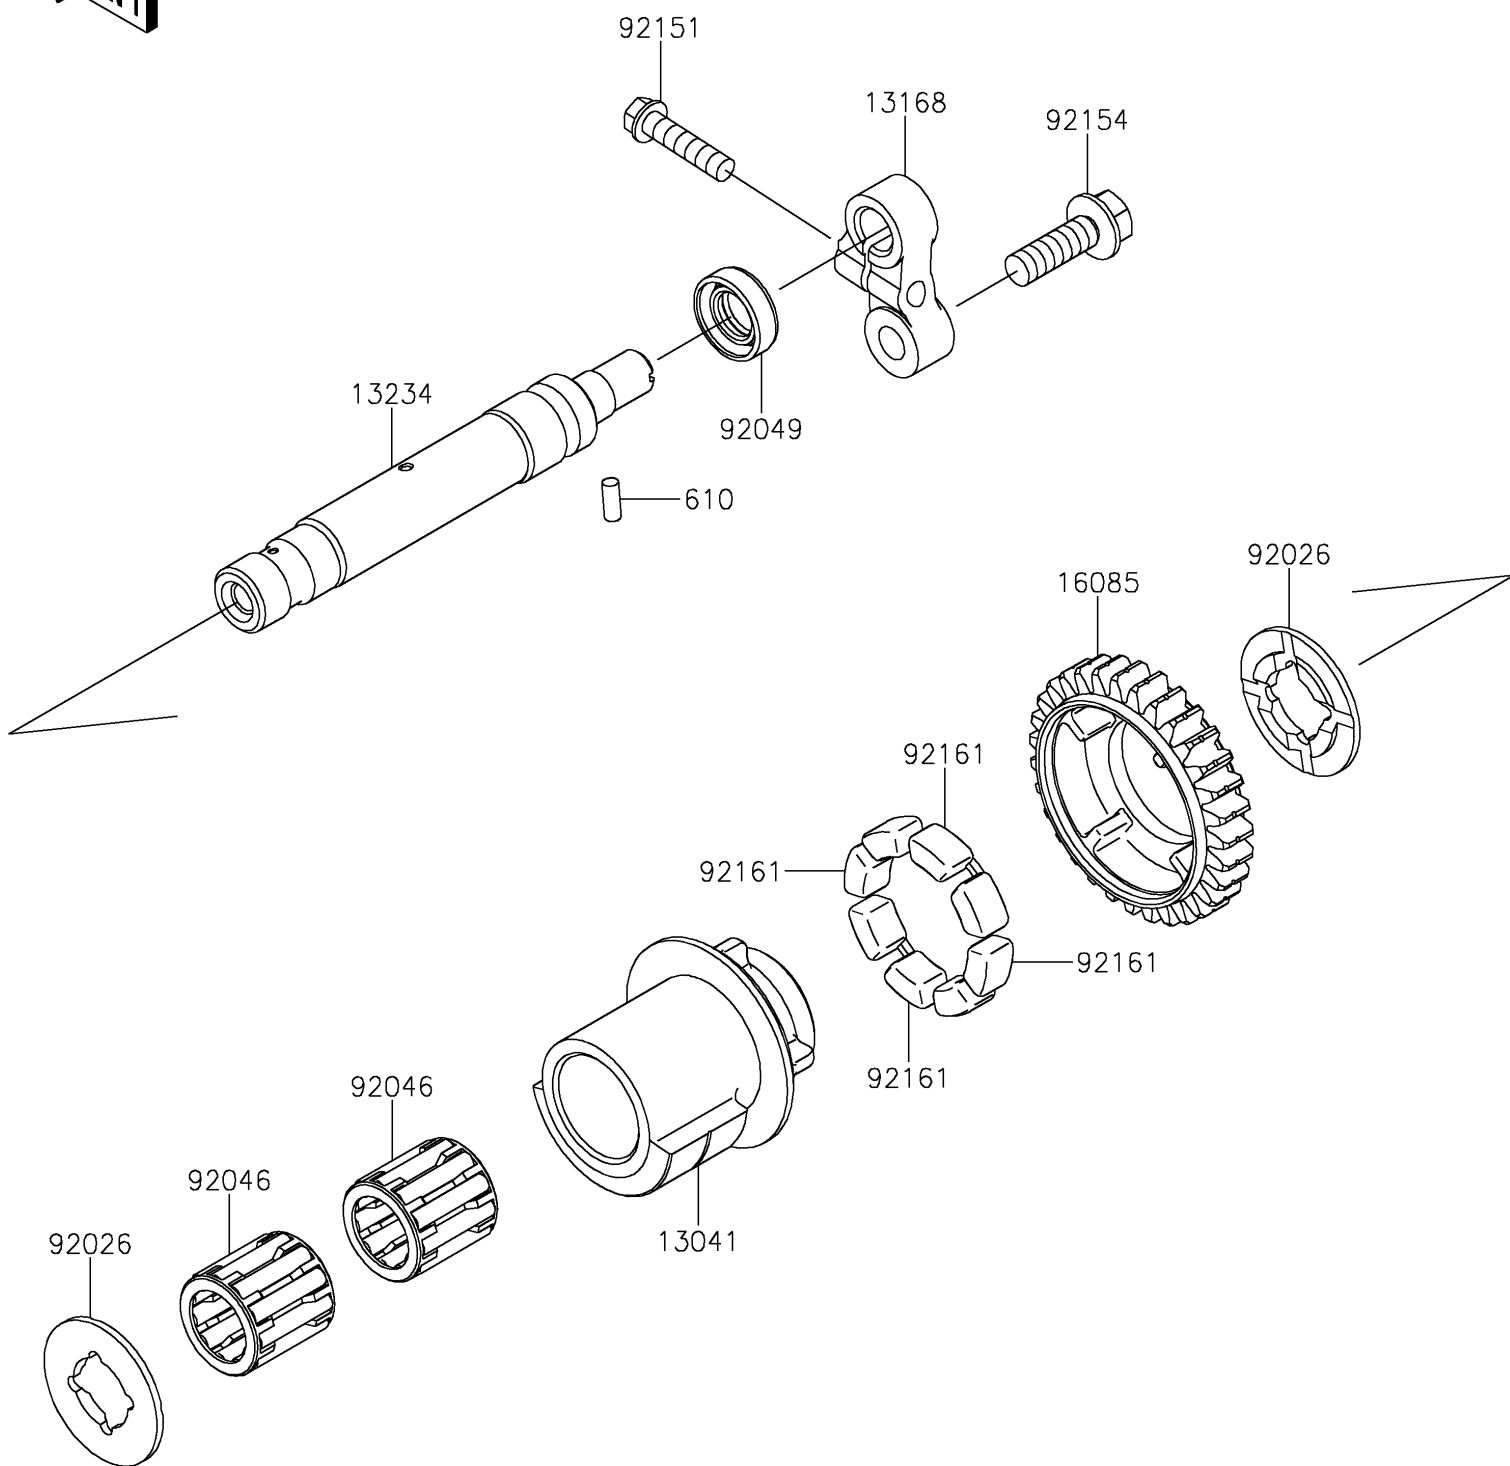

2019 PARTS DIAGRAM

Balancer

E1323

2019 PARTS LIST

Balancer

ITEM NAME	PART NUMBER	QUANTITY
BALANCER (Ref # 13041)	13041-0559	1
LEVER (Ref # 13168)	13168-0115	1
SHAFT-COMP (Ref # 13234)	13234-0038	1
GEAR,BALANCER,31T (Ref # 16085)	16085-0134	1
ROLLER,4X10 (Ref # 610)	610A0410	1
SPACER (Ref # 92026)	92026-0082	1
BEARING-NEEDLE (Ref # 92046)	92046-1266	1
SEAL-OIL,TC 12X22X7 (Ref # 92049)	92049-2204	1
BOLT,FLANGED-SMALL,6X25 (Ref # 92151)	92151-1930	1
BOLT,FLANGED,8X25 (Ref # 92154)	92154-0413	1
DAMPER (Ref # 92161)	92161-1055	1