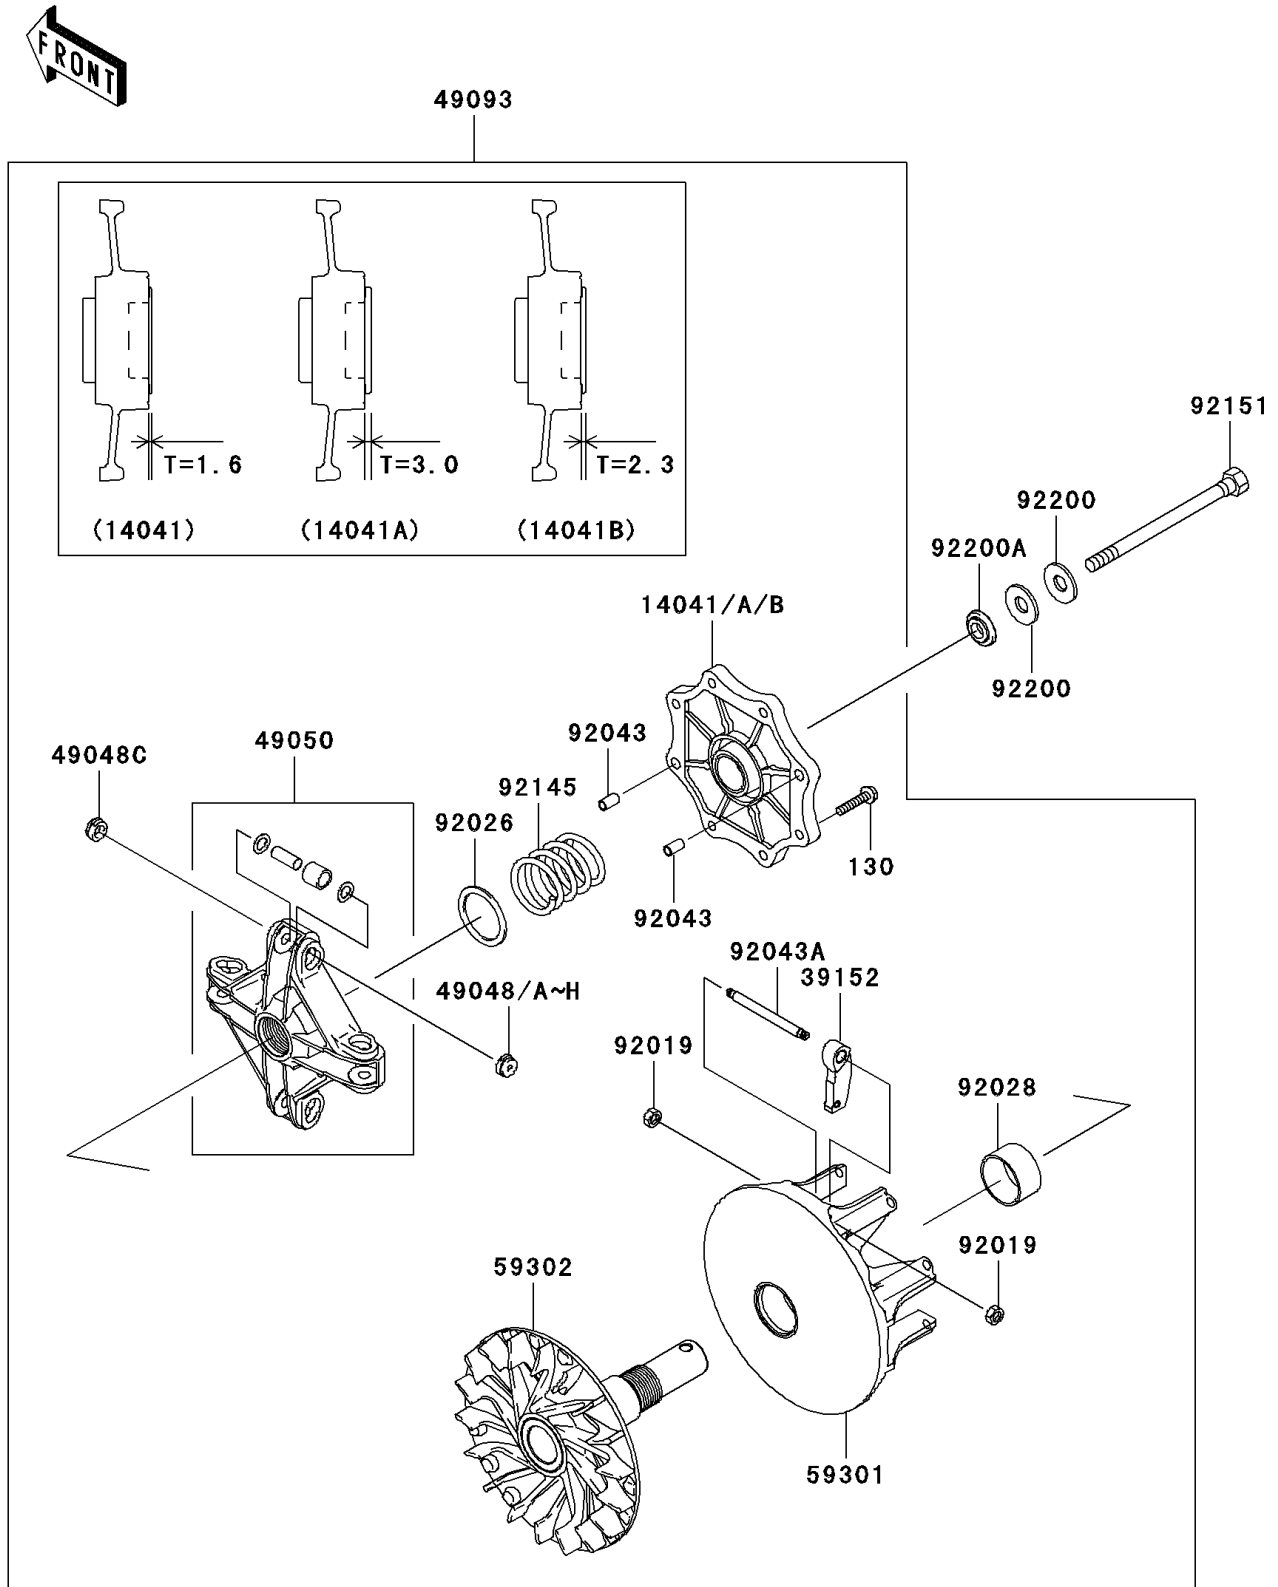

2006 Prairie® 700 4x4 Team Green™ Special Edition PARTS DIAGRAM

Drive Converter

E1391

2006 Prairie® 700 4x4 Team Green™ Special Edition PARTS LIST

Drive Converter

ITEM NAME	PART NUMBER	QUANTITY
BOLT-FLANGED,6X30 (Ref # 130)	130T0630	1
COVER-COMP,RED (Ref # 14041)	14041-1159	1
COVER-COMP,BLUE (Ref # 14041A)	14041-1160	1
COVER-COMP,STD (Ref # 14041B)	14041-1161	1
WEIGHT-RAMP (Ref # 39152)	39152-1081	1
SHOE,T=7.2 (Ref # 49048)	49048-1087	1
SHOE,T=7.3 (Ref # 49048A)	49048-1088	1
SHOE,T=7.4 (Ref # 49048B)	49048-1089	1
SHOE,T=7.5 (Ref # 49048C)	49048-1090	1
SHOE,T=7.6 (Ref # 49048D)	49048-1091	1
SHOE,T=7.7 (Ref # 49048E)	49048-1092	1
SHOE,T=7.8 (Ref # 49048F)	49048-1093	1
SHOE,T=7.9 (Ref # 49048G)	49048-1094	1
SHOE,T=8.0 (Ref # 49048H)	49048-1095	1
SPIDER (Ref # 49050)	49050-1081	1
CONVERTER-ASSY-DRIVE (Ref # 49093)	49093-0011	1
SHEAVE-MOVABLE (Ref # 59301)	59301-1070	1
SHEAVE-COMP (Ref # 59302)	59302-0003	1
NUT,LOCK,6MM (Ref # 92019)	92019-008	1
SPACER,39X49.5X1.0 (Ref # 92026)	92026-1603	1
BUSHING (Ref # 92028)	92028-1975	1
PIN,6.2X8X14 (Ref # 92043)	92043-1263	1
PIN (Ref # 92043A)	92043-1688	1
SPRING (Ref # 92145)	92145-0021	1
BOLT,12X165 (Ref # 92151)	92151-1393	1
WASHER,SPRING (Ref # 92200)	92200-1504	1
WASHER (Ref # 92200A)	92200-1634	1