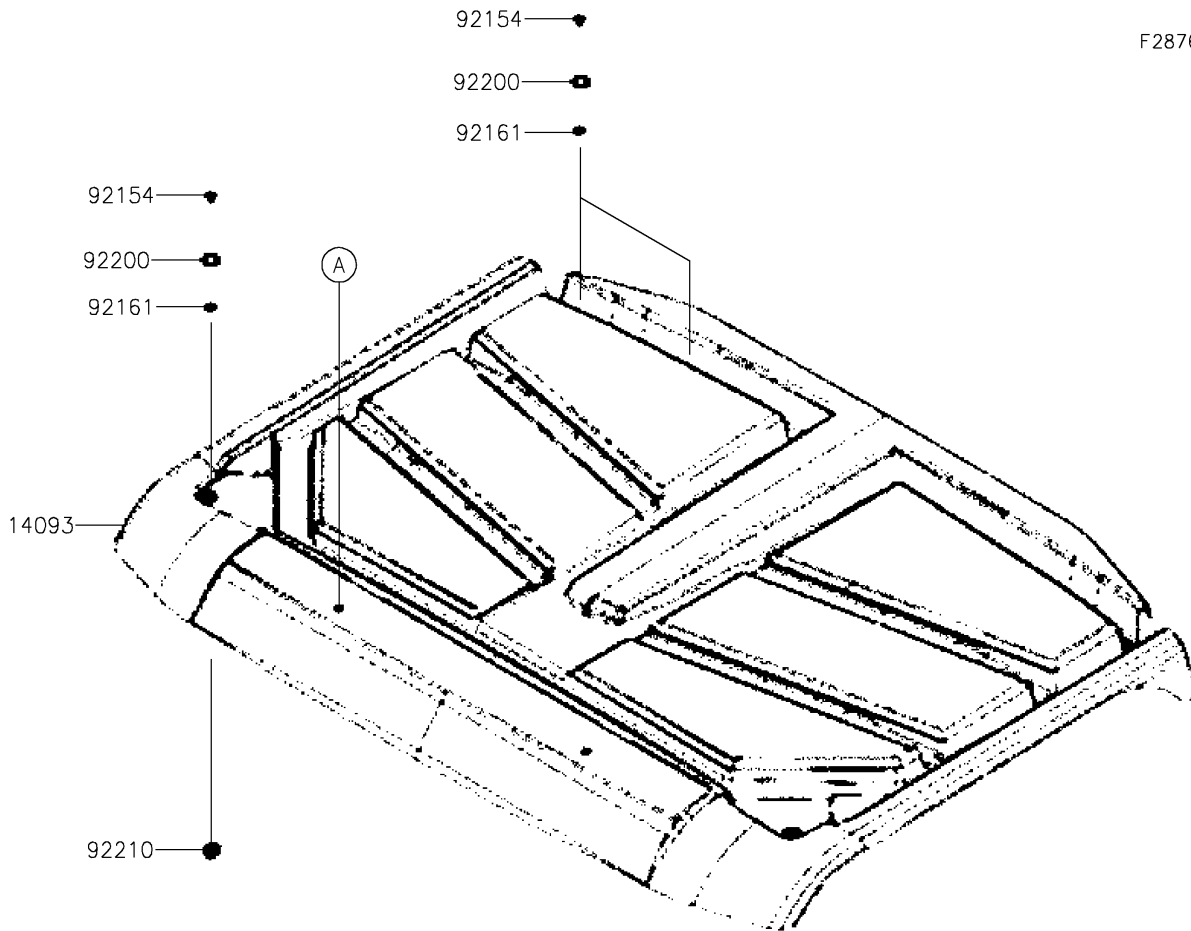

## 2019 MULE PRO-MX™ CAMO (EPS) PARTS DIAGRAM

Sun Top

F2876

## 2019 MULE PRO-MX™ CAMO (EPS) PARTS LIST

Sun Top

ITEM NAME	PART NUMBER	QUANTITY
COVER,SUNTOP,S.BLACK (Ref # 14093)	14093-Y045-933	1
STAY,SUNTOP BOTTOM (Ref # 35063)	35063-Y045	1
STAY,SUNTOP TOP (Ref # 35063A)	35063-Y046	1
COLLAR (Ref # 92152)	92152-Y074	1
BOLT,FLANGE,6MM (Ref # 92154)	92154-Y213	1
DAMPER (Ref # 92161)	92161-Y056	1
DAMPER (Ref # 92161A)	92161-Y057	1
WASHER,10.5MM (Ref # 92200)	92200-Y100	1
NUT,6MM (Ref # 92210)	92210-Y026	1
NUT,6MM (Ref # 92210A)	92210-Y087	1