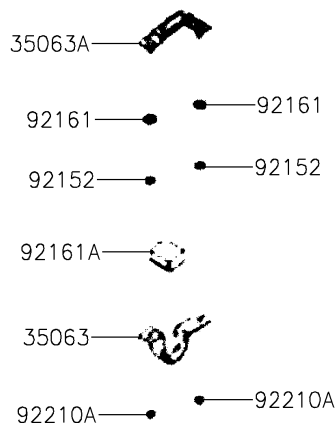

## 2019 MULE PRO-MX™ CAMO (EPS) PARTS DIAGRAM

Sun Top

F2876

## 2019 MULE PRO-MX™ CAMO (EPS) PARTS LIST

Sun Top

ITEM NAME	PART NUMBER	QUANTITY
COVER,SUNTOP,S.BLACK (Ref # 14093)	14093-Y045-933	1
STAY,SUNTOP BOTTOM (Ref # 35063)	35063-Y045	1
STAY,SUNTOP TOP (Ref # 35063A)	35063-Y046	1
COLLAR (Ref # 92152)	92152-Y074	1
BOLT,FLANGE,6MM (Ref # 92154)	92154-Y213	1
DAMPER (Ref # 92161)	92161-Y056	1
DAMPER (Ref # 92161A)	92161-Y057	1
WASHER,10.5MM (Ref # 92200)	92200-Y100	1
NUT,6MM (Ref # 92210)	92210-Y026	1
NUT,6MM (Ref # 92210A)	92210-Y087	1