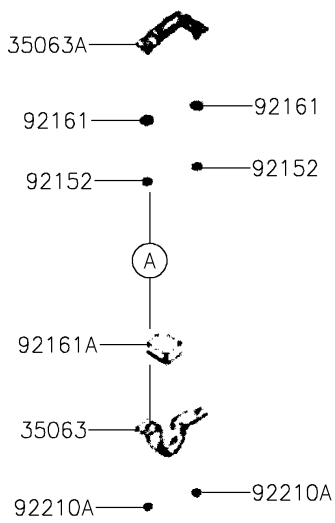

## 2019 MULE PRO-MX™ CAMO (EPS) PARTS DIAGRAM

Sun Top

F2876

## 2019 MULE PRO-MX™ CAMO (EPS) PARTS LIST

Sun Top

ITEM NAME	PART NUMBER	QUANTITY
COVER,SUNTOP,S.BLACK (Ref # 14093)	14093-Y045-933	1
STAY,SUNTOP BOTTOM (Ref # 35063)	35063-Y045	1
STAY,SUNTOP TOP (Ref # 35063A)	35063-Y046	1
COLLAR (Ref # 92152)	92152-Y074	1
BOLT,FLANGE,6MM (Ref # 92154)	92154-Y213	1
DAMPER (Ref # 92161)	92161-Y056	1
DAMPER (Ref # 92161A)	92161-Y057	1
WASHER,10.5MM (Ref # 92200)	92200-Y100	1
NUT,6MM (Ref # 92210)	92210-Y026	1
NUT,6MM (Ref # 92210A)	92210-Y087	1