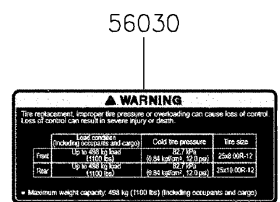

2019 MULE PRO-MX™ CAMO (EPS) PARTS DIAGRAM

Labels(DKF)

F2860

2019 MULE PRO-MX™ CAMO (EPS) PARTS LIST

Labels(DKF)

ITEM NAME	PART NUMBER	QUANTITY
LABEL,TIRE (Ref # 56030)	56030-Y015	1
LABEL,OIL GAUGE (Ref # 56030A)	56030-Y018	1
LABEL-WARNING,INFO (Ref # 56071)	56071-Y057	1
LABEL-WARNING,SHIFTING NOTICE (Ref # 56071A)	56071-Y058	1
LABEL-WARNING,FUEL (Ref # 56071B)	56071-Y059	1
LABEL-WARNING,AIR CLEANER INFO (Ref # 56071C)	56071-Y060	1
LABEL-WARNING,ROPS (Ref # 56071D)	56071-Y061	1
LABEL-WARNING (Ref # 56071E)	56071-Y062	1
LABEL-WARNING,CARGO BED (Ref # 56071F)	56071-Y063	1
LABEL-WARNING,MAX. CAPACITY (Ref # 56071G)	56071-Y064	1
LABEL-WARNING,GENERAL (Ref # 56071H)	56071-Y065	1
LABEL-WARNING,CARGO BED (Ref # 56071I)	56071-Y066	1
LABEL-WARNING,TIRE (Ref # 56071J)	56071-Y067	1
LABEL-WARNING,HANG TAG (Ref # 56071K)	56071-Y068	1
PATTERN,KAWASAKI (Ref # 56075)	56075-Y001	1