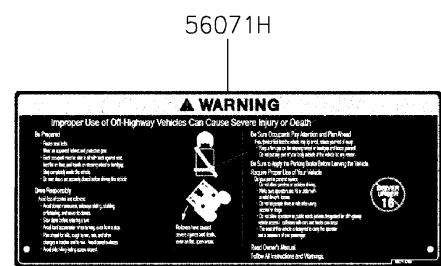

2019 MULE PRO-MX™ CAMO (EPS) PARTS DIAGRAM

Labels(DKF)

F2860

2019 MULE PRO-MX™ CAMO (EPS) PARTS LIST

Labels(DKF)

ITEM NAME	PART NUMBER	QUANTITY
LABEL,TIRE (Ref # 56030)	56030-Y015	1
LABEL,OIL GAUGE (Ref # 56030A)	56030-Y018	1
LABEL-WARNING,INFO (Ref # 56071)	56071-Y057	1
LABEL-WARNING,SHIFTING NOTICE (Ref # 56071A)	56071-Y058	1
LABEL-WARNING,FUEL (Ref # 56071B)	56071-Y059	1
LABEL-WARNING,AIR CLEANER INFO (Ref # 56071C)	56071-Y060	1
LABEL-WARNING,ROPS (Ref # 56071D)	56071-Y061	1
LABEL-WARNING (Ref # 56071E)	56071-Y062	1
LABEL-WARNING,CARGO BED (Ref # 56071F)	56071-Y063	1
LABEL-WARNING,MAX. CAPACITY (Ref # 56071G)	56071-Y064	1
LABEL-WARNING,GENERAL (Ref # 56071H)	56071-Y065	1
LABEL-WARNING,CARGO BED (Ref # 56071I)	56071-Y066	1
LABEL-WARNING,TIRE (Ref # 56071J)	56071-Y067	1
LABEL-WARNING,HANG TAG (Ref # 56071K)	56071-Y068	1
PATTERN,KAWASAKI (Ref # 56075)	56075-Y001	1