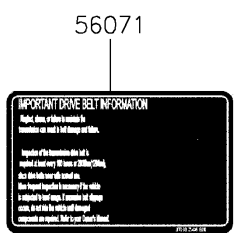

2019 MULE PRO-MX™ CAMO (EPS) PARTS DIAGRAM

Labels(DKF)

F2860

2019 MULE PRO-MX™ CAMO (EPS) PARTS LIST

Labels(DKF)

ITEM NAME	PART NUMBER	QUANTITY
LABEL,TIRE (Ref # 56030)	56030-Y015	1
LABEL,OIL GAUGE (Ref # 56030A)	56030-Y018	1
LABEL-WARNING,INFO (Ref # 56071)	56071-Y057	1
LABEL-WARNING,SHIFTING NOTICE (Ref # 56071A)	56071-Y058	1
LABEL-WARNING,FUEL (Ref # 56071B)	56071-Y059	1
LABEL-WARNING,AIR CLEANER INFO (Ref # 56071C)	56071-Y060	1
LABEL-WARNING,ROPS (Ref # 56071D)	56071-Y061	1
LABEL-WARNING (Ref # 56071E)	56071-Y062	1
LABEL-WARNING,CARGO BED (Ref # 56071F)	56071-Y063	1
LABEL-WARNING,MAX. CAPACITY (Ref # 56071G)	56071-Y064	1
LABEL-WARNING,GENERAL (Ref # 56071H)	56071-Y065	1
LABEL-WARNING,CARGO BED (Ref # 56071I)	56071-Y066	1
LABEL-WARNING,TIRE (Ref # 56071J)	56071-Y067	1
LABEL-WARNING,HANG TAG (Ref # 56071K)	56071-Y068	1
PATTERN,KAWASAKI (Ref # 56075)	56075-Y001	1