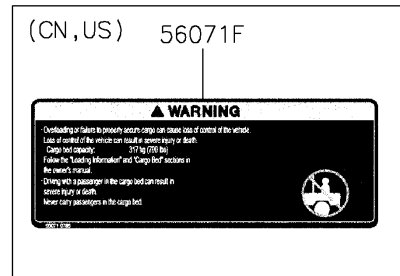

2019 MULE PRO-MX™ CAMO (EPS) PARTS DIAGRAM

Labels(DKF)

F2860

2019 MULE PRO-MX™ CAMO (EPS) PARTS LIST

Labels(DKF)

ITEM NAME	PART NUMBER	QUANTITY
LABEL,TIRE (Ref # 56030)	56030-Y015	1
LABEL,OIL GAUGE (Ref # 56030A)	56030-Y018	1
LABEL-WARNING,INFO (Ref # 56071)	56071-Y057	1
LABEL-WARNING,SHIFTING NOTICE (Ref # 56071A)	56071-Y058	1
LABEL-WARNING,FUEL (Ref # 56071B)	56071-Y059	1
LABEL-WARNING,AIR CLEANER INFO (Ref # 56071C)	56071-Y060	1
LABEL-WARNING,ROPS (Ref # 56071D)	56071-Y061	1
LABEL-WARNING (Ref # 56071E)	56071-Y062	1
LABEL-WARNING,CARGO BED (Ref # 56071F)	56071-Y063	1
LABEL-WARNING,MAX. CAPACITY (Ref # 56071G)	56071-Y064	1
LABEL-WARNING,GENERAL (Ref # 56071H)	56071-Y065	1
LABEL-WARNING,CARGO BED (Ref # 56071I)	56071-Y066	1
LABEL-WARNING,TIRE (Ref # 56071J)	56071-Y067	1
LABEL-WARNING,HANG TAG (Ref # 56071K)	56071-Y068	1
PATTERN,KAWASAKI (Ref # 56075)	56075-Y001	1