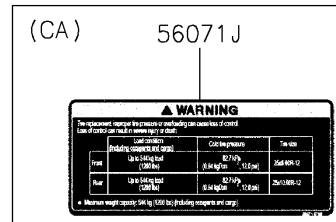

2019 MULE PRO-MX™ CAMO (EPS) PARTS DIAGRAM

Labels(DKF)

F2860

2019 MULE PRO-MX™ CAMO (EPS) PARTS LIST

Labels(DKF)

ITEM NAME	PART NUMBER	QUANTITY
LABEL,TIRE (Ref # 56030)	56030-Y015	1
LABEL,OIL GAUGE (Ref # 56030A)	56030-Y018	1
LABEL-WARNING,INFO (Ref # 56071)	56071-Y057	1
LABEL-WARNING,SHIFTING NOTICE (Ref # 56071A)	56071-Y058	1
LABEL-WARNING,FUEL (Ref # 56071B)	56071-Y059	1
LABEL-WARNING,AIR CLEANER INFO (Ref # 56071C)	56071-Y060	1
LABEL-WARNING,ROPS (Ref # 56071D)	56071-Y061	1
LABEL-WARNING (Ref # 56071E)	56071-Y062	1
LABEL-WARNING,CARGO BED (Ref # 56071F)	56071-Y063	1
LABEL-WARNING,MAX. CAPACITY (Ref # 56071G)	56071-Y064	1
LABEL-WARNING,GENERAL (Ref # 56071H)	56071-Y065	1
LABEL-WARNING,CARGO BED (Ref # 56071I)	56071-Y066	1
LABEL-WARNING,TIRE (Ref # 56071J)	56071-Y067	1
LABEL-WARNING,HANG TAG (Ref # 56071K)	56071-Y068	1
PATTERN,KAWASAKI (Ref # 56075)	56075-Y001	1