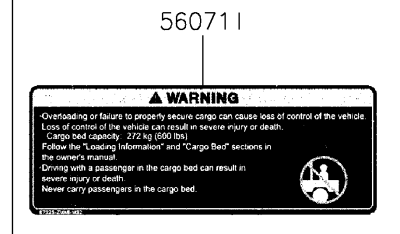

2019 MULE PRO-MX™ CAMO (EPS) PARTS DIAGRAM

Labels(DKF)

F2860

2019 MULE PRO-MX™ CAMO (EPS) PARTS LIST

Labels(DKF)

ITEM NAME	PART NUMBER	QUANTITY
LABEL,TIRE (Ref # 56030)	56030-Y015	1
LABEL,OIL GAUGE (Ref # 56030A)	56030-Y018	1
LABEL-WARNING,INFO (Ref # 56071)	56071-Y057	1
LABEL-WARNING,SHIFTING NOTICE (Ref # 56071A)	56071-Y058	1
LABEL-WARNING,FUEL (Ref # 56071B)	56071-Y059	1
LABEL-WARNING,AIR CLEANER INFO (Ref # 56071C)	56071-Y060	1
LABEL-WARNING,ROPS (Ref # 56071D)	56071-Y061	1
LABEL-WARNING (Ref # 56071E)	56071-Y062	1
LABEL-WARNING,CARGO BED (Ref # 56071F)	56071-Y063	1
LABEL-WARNING,MAX. CAPACITY (Ref # 56071G)	56071-Y064	1
LABEL-WARNING,GENERAL (Ref # 56071H)	56071-Y065	1
LABEL-WARNING,CARGO BED (Ref # 56071I)	56071-Y066	1
LABEL-WARNING,TIRE (Ref # 56071J)	56071-Y067	1
LABEL-WARNING,HANG TAG (Ref # 56071K)	56071-Y068	1
PATTERN,KAWASAKI (Ref # 56075)	56075-Y001	1