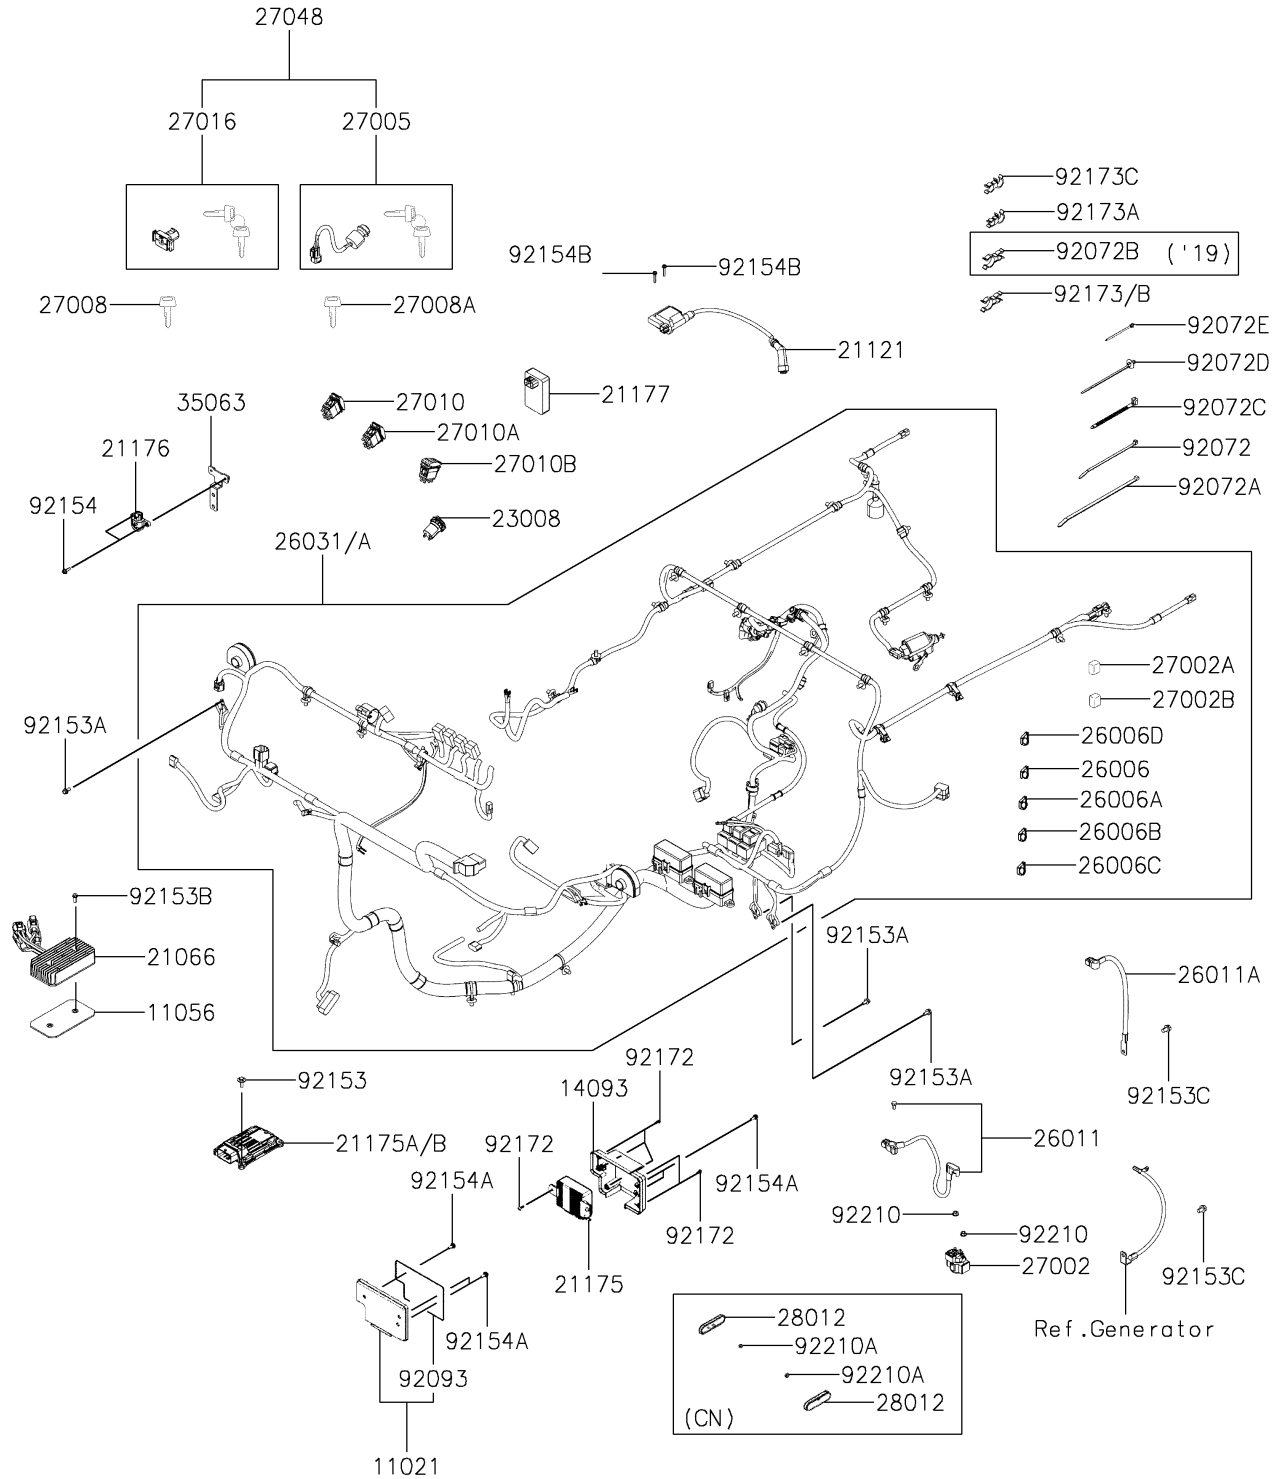

2019 MULE PRO-MX™ CAMO (EPS) PARTS DIAGRAM

Chassis Electrical Equipment

F2760

2019 MULE PRO-MX™ CAMO (EPS) PARTS LIST

Chassis Electrical Equipment

ITEM NAME	PART NUMBER	QUANTITY
CASE-ASSY,EPS ECU (Ref # 11021)	11021-Y003	1
BRACKET,REGULATOR (Ref # 11056)	11056-Y016	1
COVER,EPS ECU (Ref # 14093)	14093-Y042	1
REGULATOR-VOLTAGE (Ref # 21066)	21066-Y004	1
COIL-IGNITION (Ref # 21121)	21121-Y002	1
CONTROL UNIT-ELECTRONIC (Ref # 21175)	21175-1403	1
CONTROL UNIT-ELECTRONIC,ASSY (Ref # 21175A)	21175-Y005	1
CONTROL UNIT-ELECTRONIC,ASSY (Ref # 21175B)	21175-Y006	1
SENSOR,VEHICLE-DOWN (Ref # 21176)	21176-Y008	1
CONTROLLER,DIFF SOLENOID (Ref # 21177)	21177-Y004	1
SOCKET-ASSY,DC12V (Ref # 23008)	23008-Y006	1
FUSE,10A (Ref # 26006)	26006-Y007	1
FUSE,20A (Ref # 26006A)	26006-Y008	1
FUSE,30A (Ref # 26006B)	26006-Y009	1
FUSE,40A (Ref # 26006C)	26006-Y010	1
FUSE,60A (Ref # 26006D)	26006-Y011	1
WIRE-LEAD,BATTERY (Ref # 26011)	26011-Y011	1
WIRE-LEAD,BATTERY,EARTH (Ref # 26011A)	26011-Y012	1
HARNESS,MAIN (Ref # 26031)	26031-Y021	1
HARNESS,MAIN (Ref # 26031A)	26031-Y022	1
RELAY-ASSY,START (Ref # 27002)	27002-Y009	1
RELAY-ASSY (Ref # 27002A)	27002-Y010	1
RELAY-ASSY (Ref # 27002B)	27002-Y012	1
SWITCH-ASSY-IGNITION (Ref # 27005)	27005-Y006	1
KEY-LOCK,BLANK,RH CUTTING (Ref # 27008)	27008-Y008	1
KEY-LOCK,BLANK,LH CUTTING (Ref # 27008A)	27008-Y009	1
SWITCH,HEAD LAMP (Ref # 27010)	27010-0750	1
SWITCH,2WD/4WD (Ref # 27010A)	27010-0751	1
SWITCH,DIFF LOCK (Ref # 27010B)	27010-0912	1