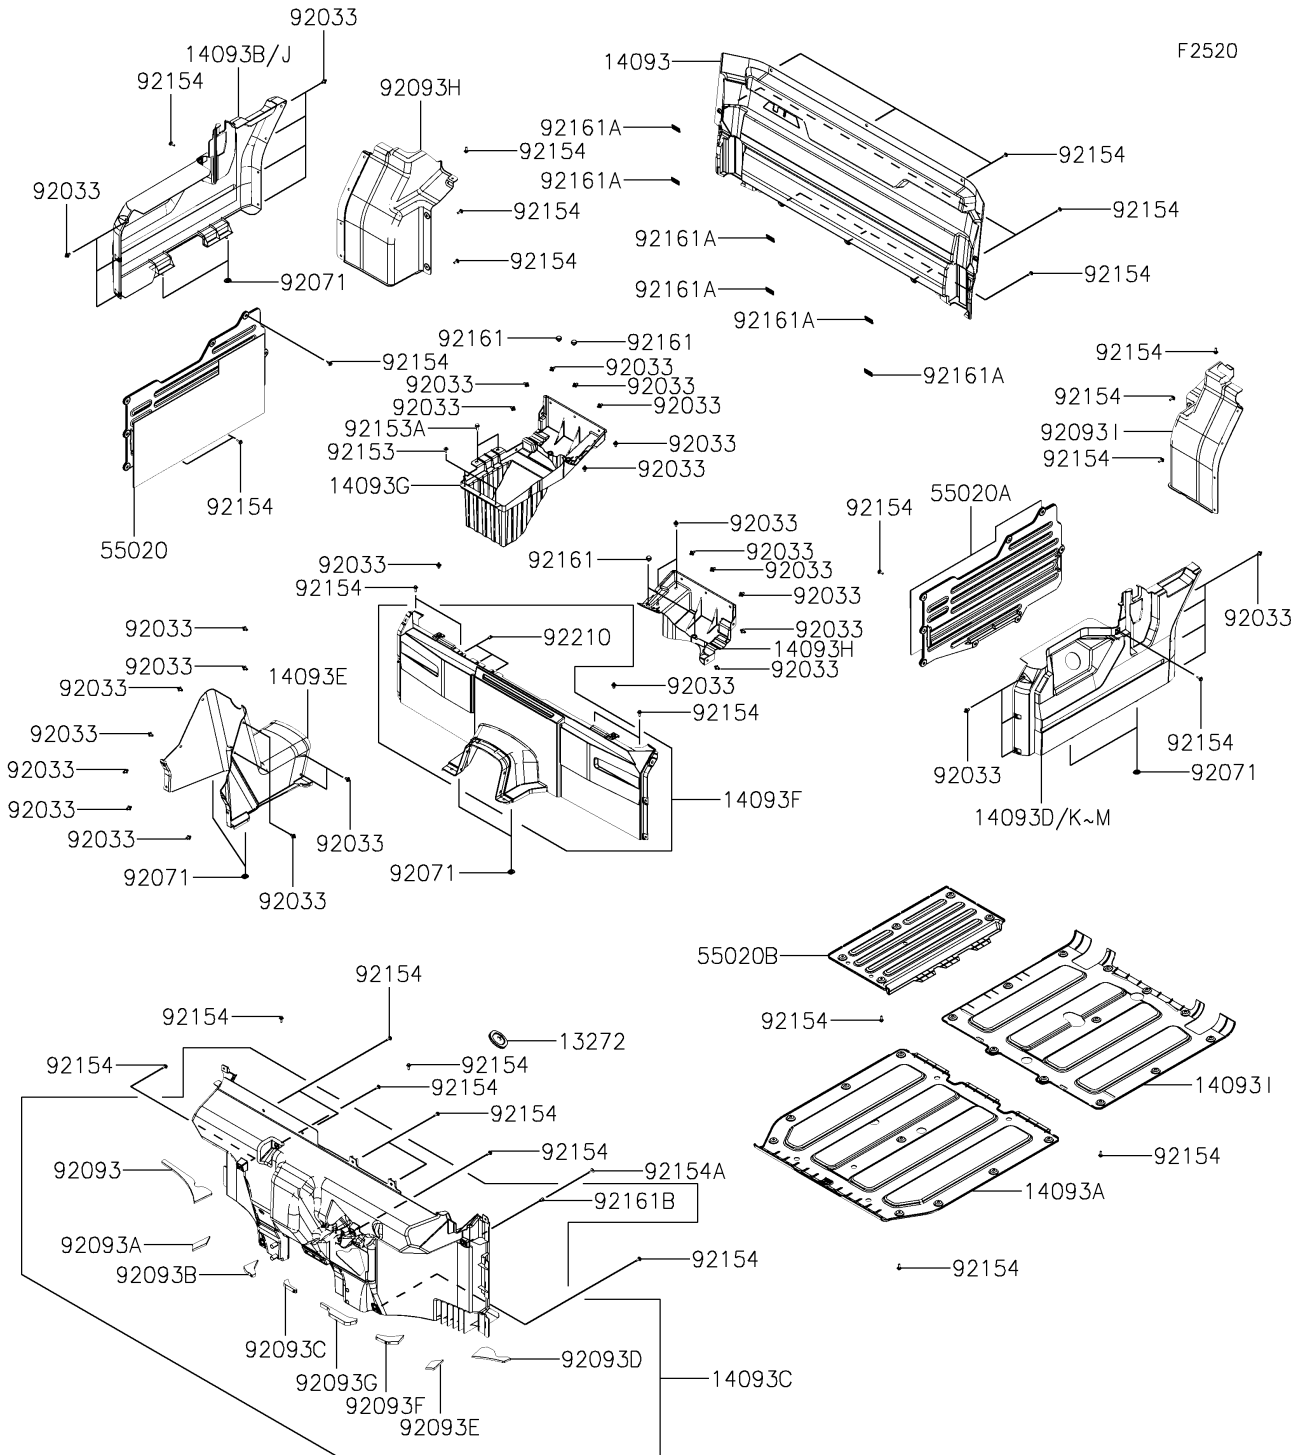

2019 MULE PRO-MX™ CAMO (EPS) PARTS DIAGRAM

Carrier(s)

2019 MULE PRO-MX™ CAMO (EPS) PARTS LIST

Carrier(s)

ITEM NAME	PART NUMBER	QUANTITY
PLATE,FRONT TIRE HOUSE (Ref # 13272)	13272-Y032	1
COVER,BACK,S.BLACK (Ref # 14093)	14093-Y010-933	1
COVER,UNDER,FR,S.BLACK (Ref # 14093A)	14093-Y018-933	1
COVER,SIDE,RH,S.BLACK (Ref # 14093B)	14093-Y022-933	1
COVER,FR FLOOR,S.BLACK (Ref # 14093C)	14093-Y023-933	1
COVER,SIDE,LH,S.BLACK (Ref # 14093D)	14093-Y024-933	1
COVER,TUNNEL,S.BLACK (Ref # 14093E)	14093-Y025-933	1
COVER,CNT,S.BLACK (Ref # 14093F)	14093-Y026-933	1
COVER,HEAT GUARD,RH (Ref # 14093G)	14093-Y027	1
COVER,HEAT GUARD,LH (Ref # 14093H)	14093-Y029	1
COVER,UNDER,RR,S.BLACK (Ref # 14093I)	14093-Y030-933	1
COVER,SIDE,RH,S.BLACK (Ref # 14093J)	14093-Y038-933	1
COVER,SIDE,LH,S.BLACK (Ref # 14093K)	14093-Y039-933	1
GUARD,HEAT,RH (Ref # 55020)	55020-Y013	1
GUARD,HEAT,LH (Ref # 55020A)	55020-Y014	1
GUARD,BOOT,S.BLACK (Ref # 55020B)	55020-Y017-933	1
RING-SNAP (Ref # 92033)	92033-Y033	1
GROMMET (Ref # 92071)	92071-Y006	1
SEAL (Ref # 92093)	92093-Y035	1
SEAL (Ref # 92093A)	92093-Y036	1
SEAL (Ref # 92093B)	92093-Y037	1
SEAL (Ref # 92093C)	92093-Y038	1
SEAL (Ref # 92093D)	92093-Y039	1
SEAL (Ref # 92093E)	92093-Y040	1
SEAL (Ref # 92093F)	92093-Y041	1
SEAL (Ref # 92093G)	92093-Y042	1
SEAL (Ref # 92093H)	92093-Y043	1
SEAL (Ref # 92093I)	92093-Y044	1
BOLT,5X16 (Ref # 92153)	92153-Y013	1

2019 MULE PRO-MX™ CAMO (EPS) PARTS LIST

Carrier(s)

ITEM NAME	PART NUMBER	QUANTITY
BOLT,FLANGE,8X16 (Ref # 92153A)	92153-Y032	1
BOLT,6X18 (Ref # 92154)	92154-Y177	1
BOLT,5X22 (Ref # 92154A)	92154-Y186	1
DAMPER (Ref # 92161)	92161-Y014	1
DAMPER (Ref # 92161A)	92161-Y045	1
DAMPER (Ref # 92161B)	92161-Y054	1
NUT,5MM (Ref # 92210)	92210-Y016	1