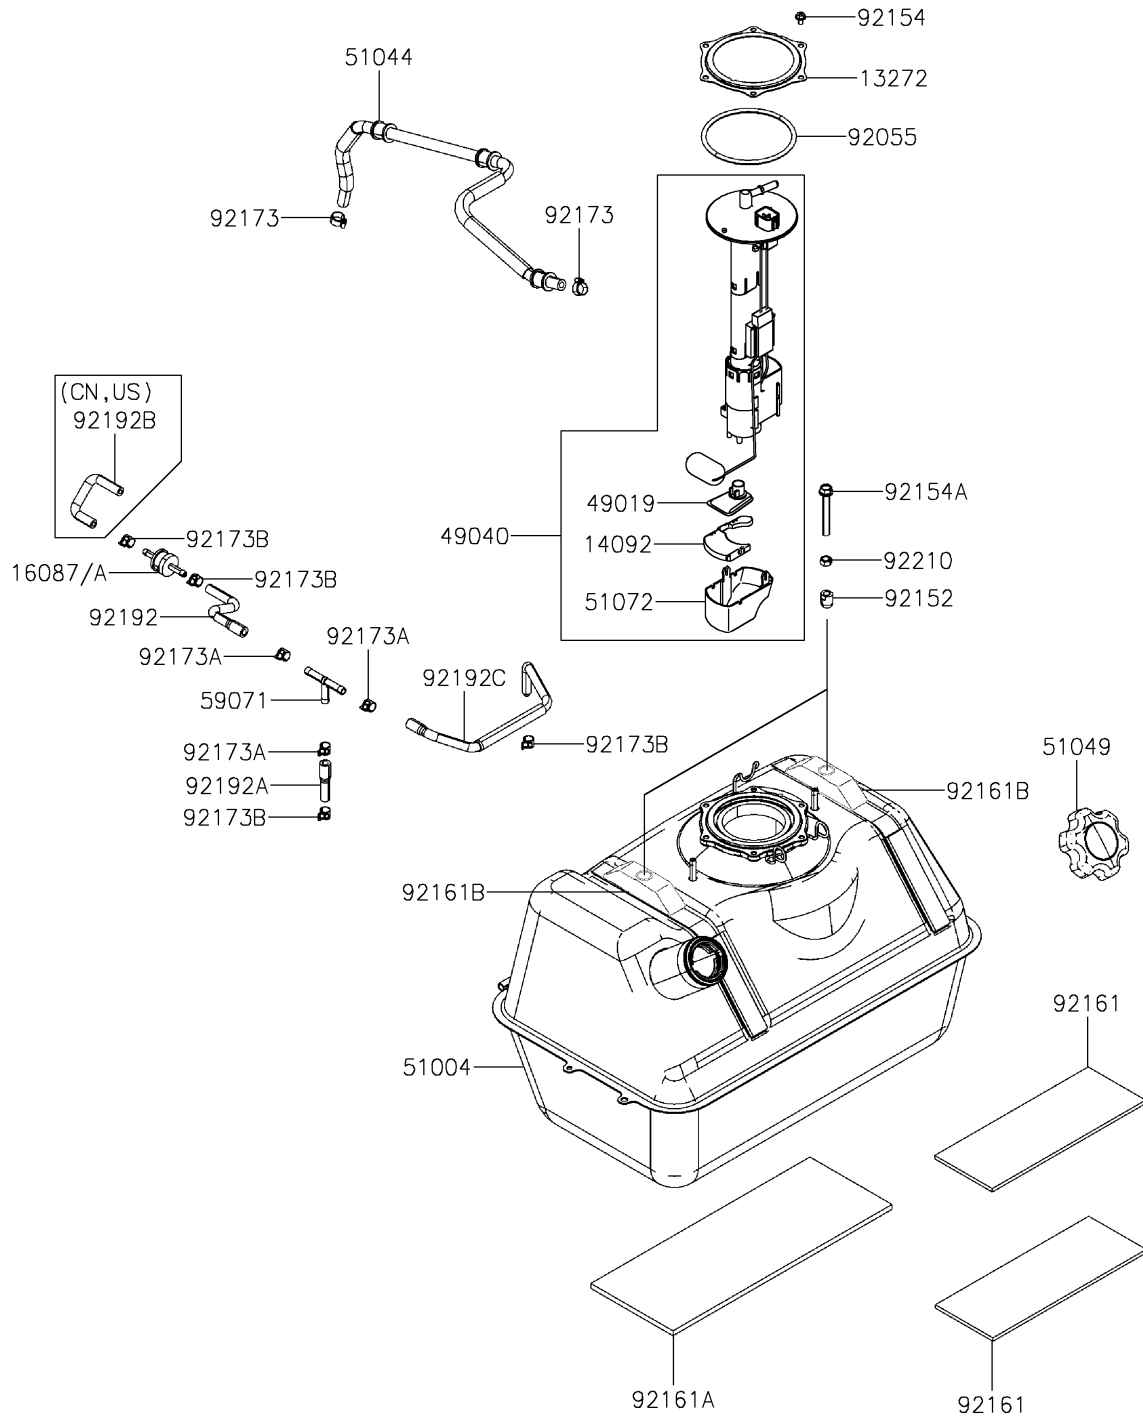

2019 MULE PRO-MX™ CAMO (EPS) PARTS DIAGRAM

Fuel Tank

F2410

2019 MULE PRO-MX™ CAMO (EPS) PARTS LIST

Fuel Tank

ITEM NAME	PART NUMBER	QUANTITY
PLATE,FUEL PUMP (Ref # 13272)	13272-Y030	1
COVER (Ref # 14092)	14092-1044	1
VALVE-CHECK (Ref # 16087)	16087-0008	1
VALVE-CHECK (Ref # 16087A)	16087-0009	1
FILTER-FUEL (Ref # 49019)	49019-0013	1
PUMP-FUEL (Ref # 49040)	49040-0716	1
TANK-FUEL (Ref # 51004)	51004-Y001	1
TUBE-ASSY,FUEL TANK (Ref # 51044)	51044-0896	1
CAP-TANK (Ref # 51049)	51049-Y005	1
CHAMBER-FUEL (Ref # 51072)	51072-0003	1
JOINT,3 WAY (Ref # 59071)	59071-Y008	1
RING-O,FUEL PUMP (Ref # 92055)	92055-Y057	1
COLLAR (Ref # 92152)	92152-Y057	1
BOLT,5X10 (Ref # 92154)	92154-Y119	1
BOLT,FLANGE,8X60 (Ref # 92154A)	92154-Y207	1
DAMPER,FUEL TANK (Ref # 92161)	92161-Y040	1
DAMPER,FUEL TANK (Ref # 92161A)	92161-Y041	1
DAMPER (Ref # 92161B)	92161-Y042	1
CLAMP,12.5MM (Ref # 92173)	92173-Y043	1
CLAMP (Ref # 92173A)	92173-Y051	1
CLAMP (Ref # 92173B)	92173-Y081	1
TUBE (Ref # 92192)	92192-Y060	1
TUBE (Ref # 92192A)	92192-Y061	1
TUBE (Ref # 92192B)	92192-Y062	1
TUBE (Ref # 92192C)	92192-Y073	1
NUT,HEX,8MM (Ref # 92210)	92210-Y079	1