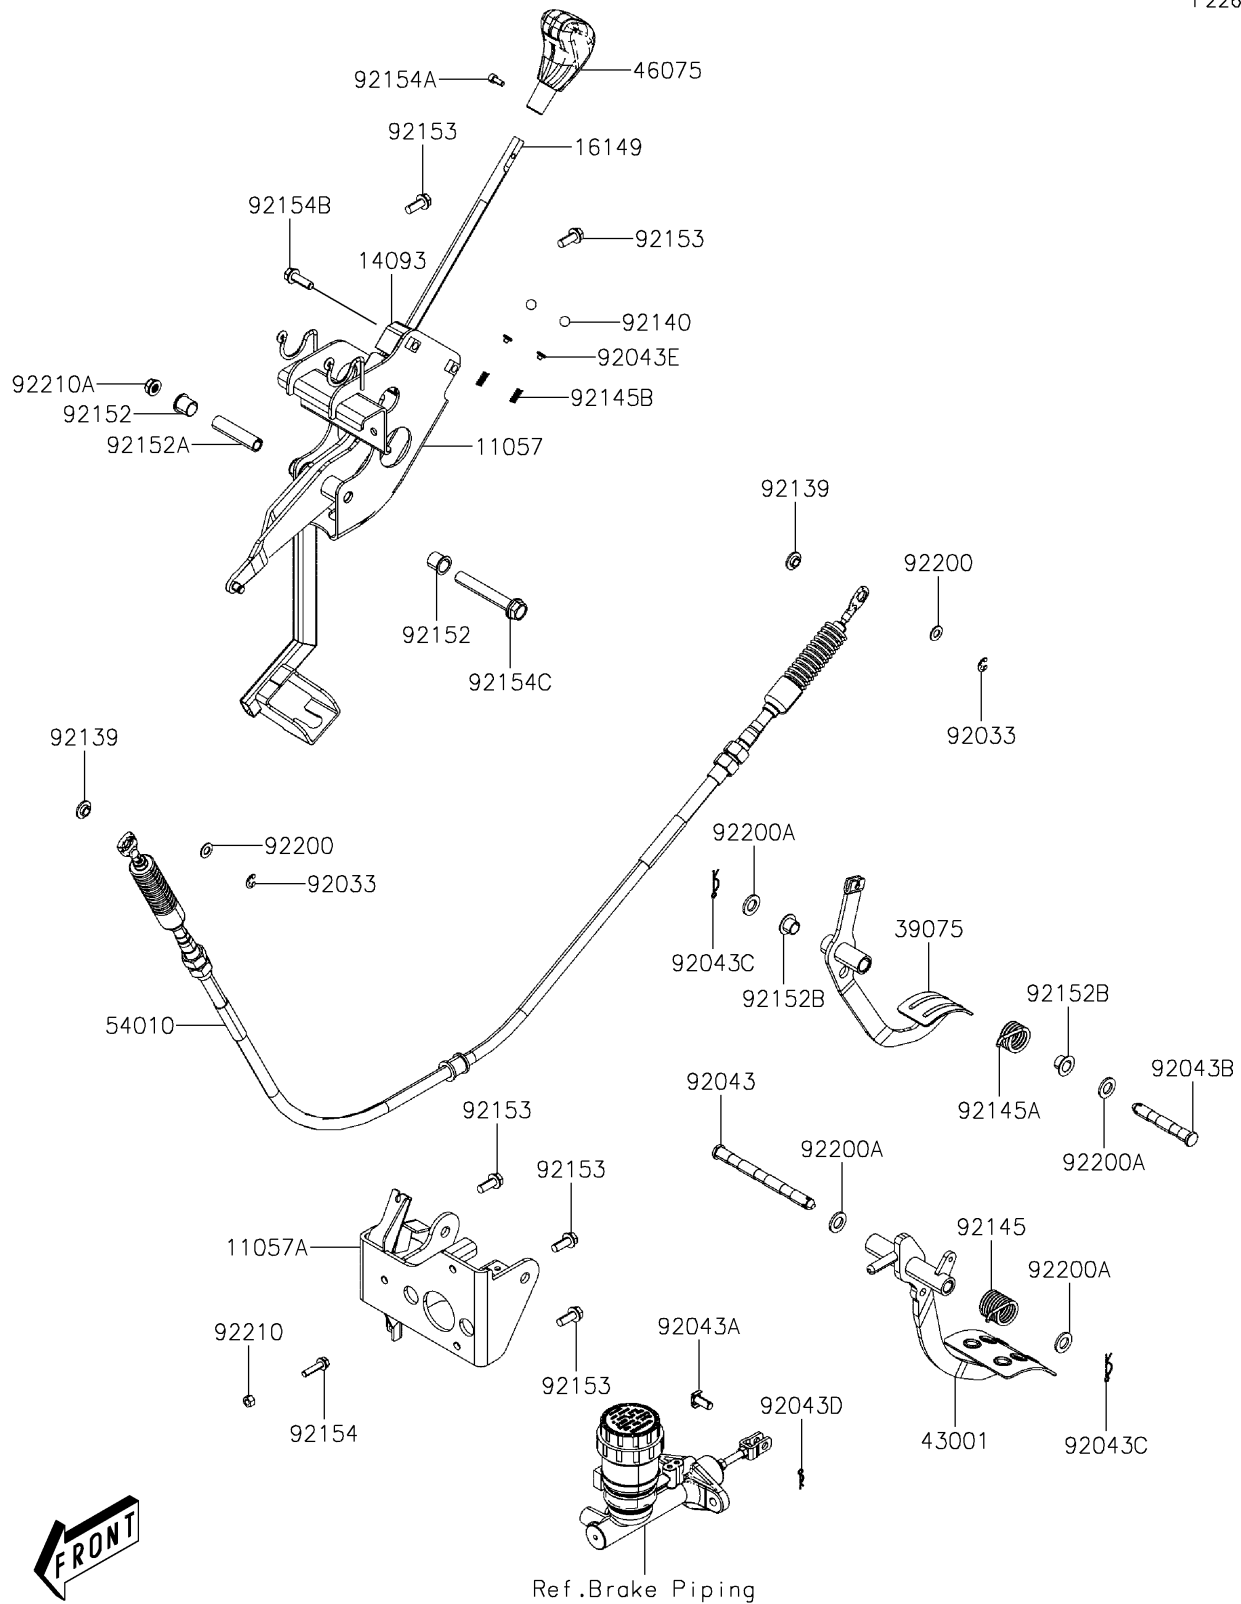

2019 MULE PRO-MX™ CAMO (EPS) PARTS DIAGRAM

Brake Pedal/Throttle Lever

F2260

2019 MULE PRO-MX™ CAMO (EPS) PARTS LIST

Brake Pedal/Throttle Lever

ITEM NAME	PART NUMBER	QUANTITY
BRACKET,SHIFT (Ref # 11057)	11057-Y003	1
BRACKET,BRAKE PEDAL (Ref # 11057A)	11057-Y008	1
COVER,SHIFT LEVER GUIDE (Ref # 14093)	14093-Y007	1
BAR,SHIFT (Ref # 16149)	16149-Y001	1
LEVER-THROTTLE (Ref # 39075)	39075-Y001	1
LEVER-BRAKE,PEDAL (Ref # 43001)	43001-Y002	1
GRIP (Ref # 46075)	46075-0569	1
CABLE,SHIFT (Ref # 54010)	54010-Y002	1
RING-SNAP (Ref # 92033)	92033-Y041	1
PIN (Ref # 92043)	92043-Y039	1
PIN (Ref # 92043A)	92043-Y040	1
PIN (Ref # 92043B)	92043-Y041	1
PIN,LOCK,14MM (Ref # 92043C)	92043-Y044	1
PIN,LOCK,8MM (Ref # 92043D)	92043-Y045	1
PIN (Ref # 92043E)	92043-Y047	1
BUSHING,SHIFT (Ref # 92139)	92139-Y013	1
BALL,STEEL 12 (Ref # 92140)	92140-Y001	1
SPRING,BRAKE PEDAL RETURN (Ref # 92145)	92145-Y064	1
SPRING,THROTTLE PEDAL RETURN (Ref # 92145A)	92145-Y065	1
SPRING (Ref # 92145B)	92145-Y066	1
COLLAR,SHIFT PIVOT (Ref # 92152)	92152-Y062	1
COLLAR,SHIFT PIVOT (Ref # 92152A)	92152-Y063	1
COLLAR (Ref # 92152B)	92152-Y065	1
BOLT,FLANGE,8X20 (Ref # 92153)	92153-Y033	1
BOLT,FLANGE,6X25 (Ref # 92154)	92154-Y130	1
BOLT,SOCKET,5X12 (Ref # 92154A)	92154-Y176	1
BOLT,FLANGE,8X25 (Ref # 92154B)	92154-Y195	1
BOLT,FLANGE,12X80 (Ref # 92154C)	92154-Y200	1
WASHER,8MM (Ref # 92200)	92200-Y044	1

2019 MULE PRO-MX™ CAMO (EPS) PARTS LIST

Brake Pedal/Throttle Lever

ITEM NAME	PART NUMBER	QUANTITY
WASHER,12MM (Ref # 92200A)	92200-Y091	1
NUT,HEX,6MM (Ref # 92210)	92210-Y074	1
NUT,FLANGE,12MM (Ref # 92210A)	92210-Y090	1