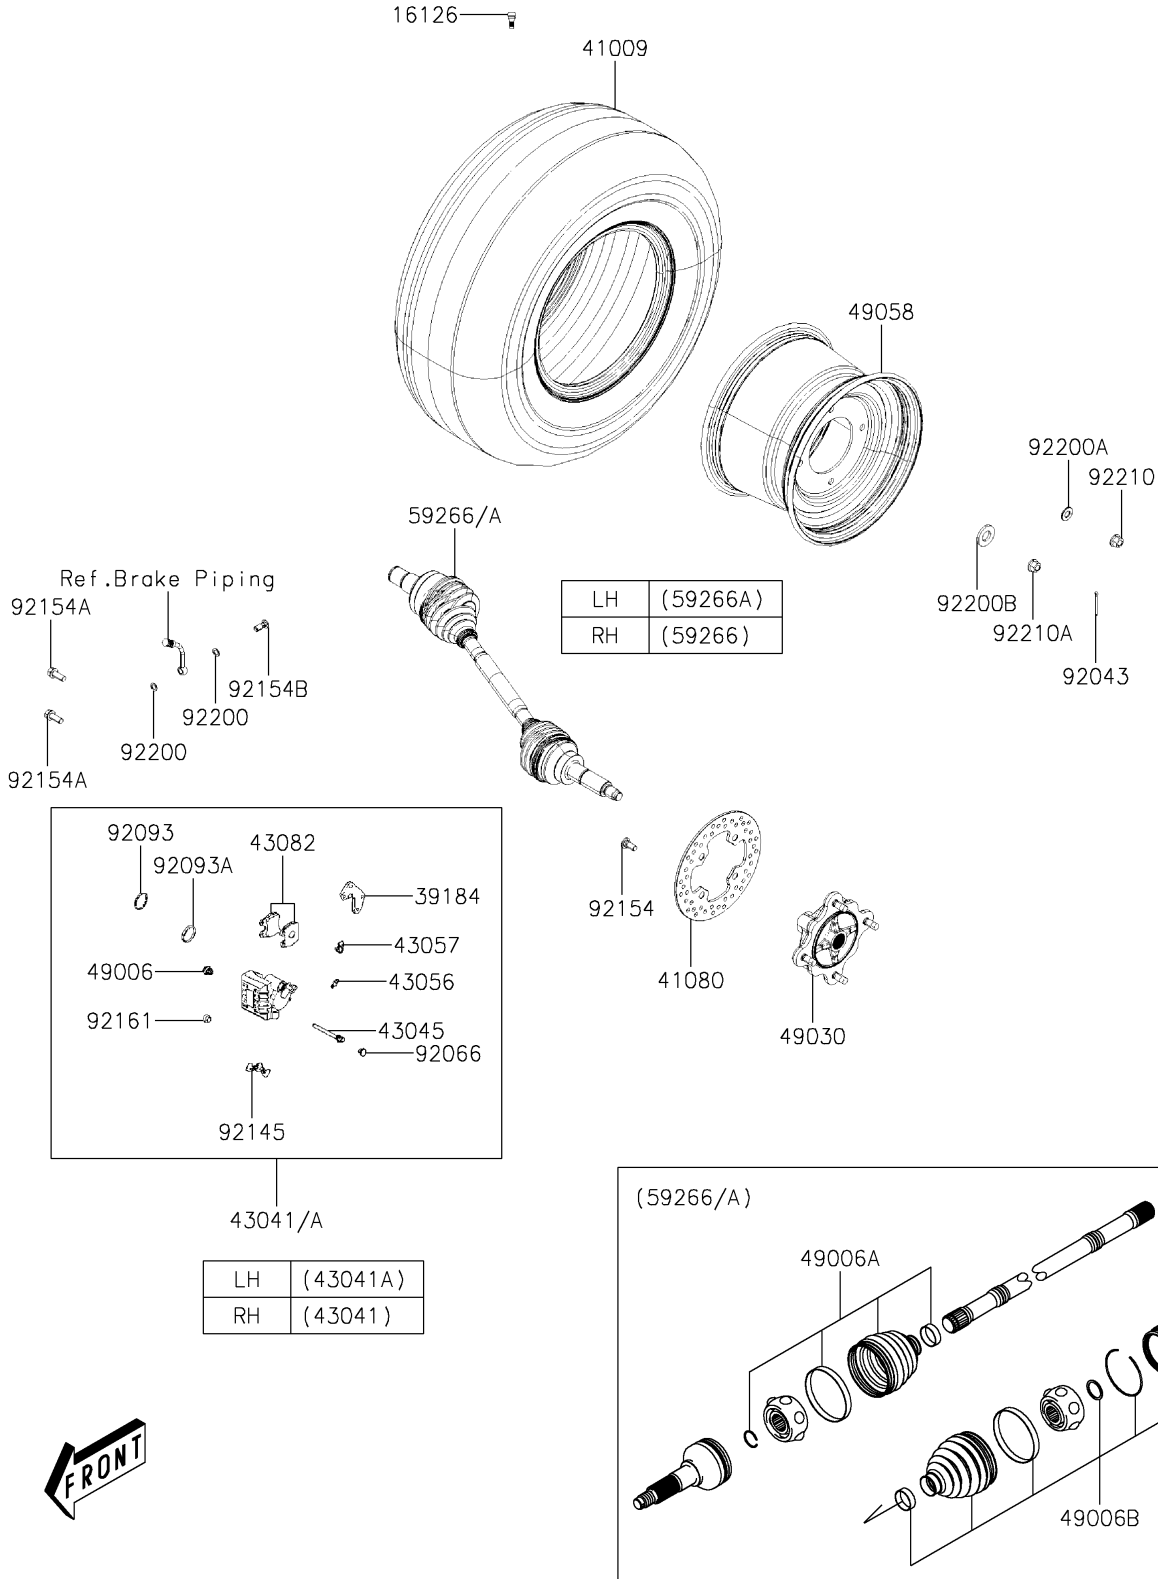

2019 MULE PRO-MX™ CAMO (EPS) PARTS DIAGRAM

Rear Hubs/Brakes

F2240

2019 MULE PRO-MX™ CAMO (EPS) PARTS LIST

Rear Hubs/Brakes

ITEM NAME	PART NUMBER	QUANTITY
VALVE,RIM (Ref # 16126)	16126-Y001	1
BRACKET-ASSY (Ref # 39184)	39184-0044	1
TIRE,RR (Ref # 41009)	41009-Y009	1
DISC,BRAKE (Ref # 41080)	41080-Y009	1
CALIPER-ASSY,RR,RH,SILVER (Ref # 43041)	43041-Y009-934	1
CALIPER-ASSY,RR,LH,SILVER (Ref # 43041A)	43041-Y010-934	1
SHAFT-CALIPER (Ref # 43045)	43045-Y002	1
BREATHER-BRAKE (Ref # 43056)	43056-0006	1
CAP-BREATHER (Ref # 43057)	43057-Y002	1
PAD-ASSY-BRAKE,RR (Ref # 43082)	43082-Y009	1
BOOT,CALIPER (Ref # 49006)	49006-Y005	1
BOOT,RR,OUTSIDE (Ref # 49006A)	49006-Y011	1
BOOT,RR,INSIDE (Ref # 49006B)	49006-Y012	1
HUB,RR (Ref # 49030)	49030-Y004	1
WHEEL,RR,BLACK (Ref # 49058)	49058-Y005-935	1
JOINT-BALL,RR,RH (Ref # 59266)	59266-Y002	1
JOINT-BALL,RR,LH (Ref # 59266A)	59266-Y003	1
PIN,4X40 (Ref # 92043)	92043-Y043	1
PLUG (Ref # 92066)	92066-Y012	1
SEAL,PISTON (Ref # 92093)	92093-Y033	1
SEAL,PISTON (Ref # 92093A)	92093-Y034	1
SPRING,PAD (Ref # 92145)	92145-Y035	1
BOLT,10X23 (Ref # 92154)	92154-Y178	1
BOLT (Ref # 92154A)	92154-Y183	1
BOLT,OIL (Ref # 92154B)	92154-Y184	1
DAMPER (Ref # 92161)	92161-Y012	1
WASHER (Ref # 92200)	92200-Y015	1
WASHER,12MM (Ref # 92200A)	92200-Y089	1
WASHER,40X20.5X4.5 (Ref # 92200B)	92200-Y090	1

2019 MULE PRO-MX™ CAMO (EPS) PARTS LIST

Rear Hubs/Brakes

ITEM NAME	PART NUMBER	QUANTITY
NUT (Ref # 92210)	92210-Y088	1
NUT,FLANGE,20MM (Ref # 92210A)	92210-Y099	1