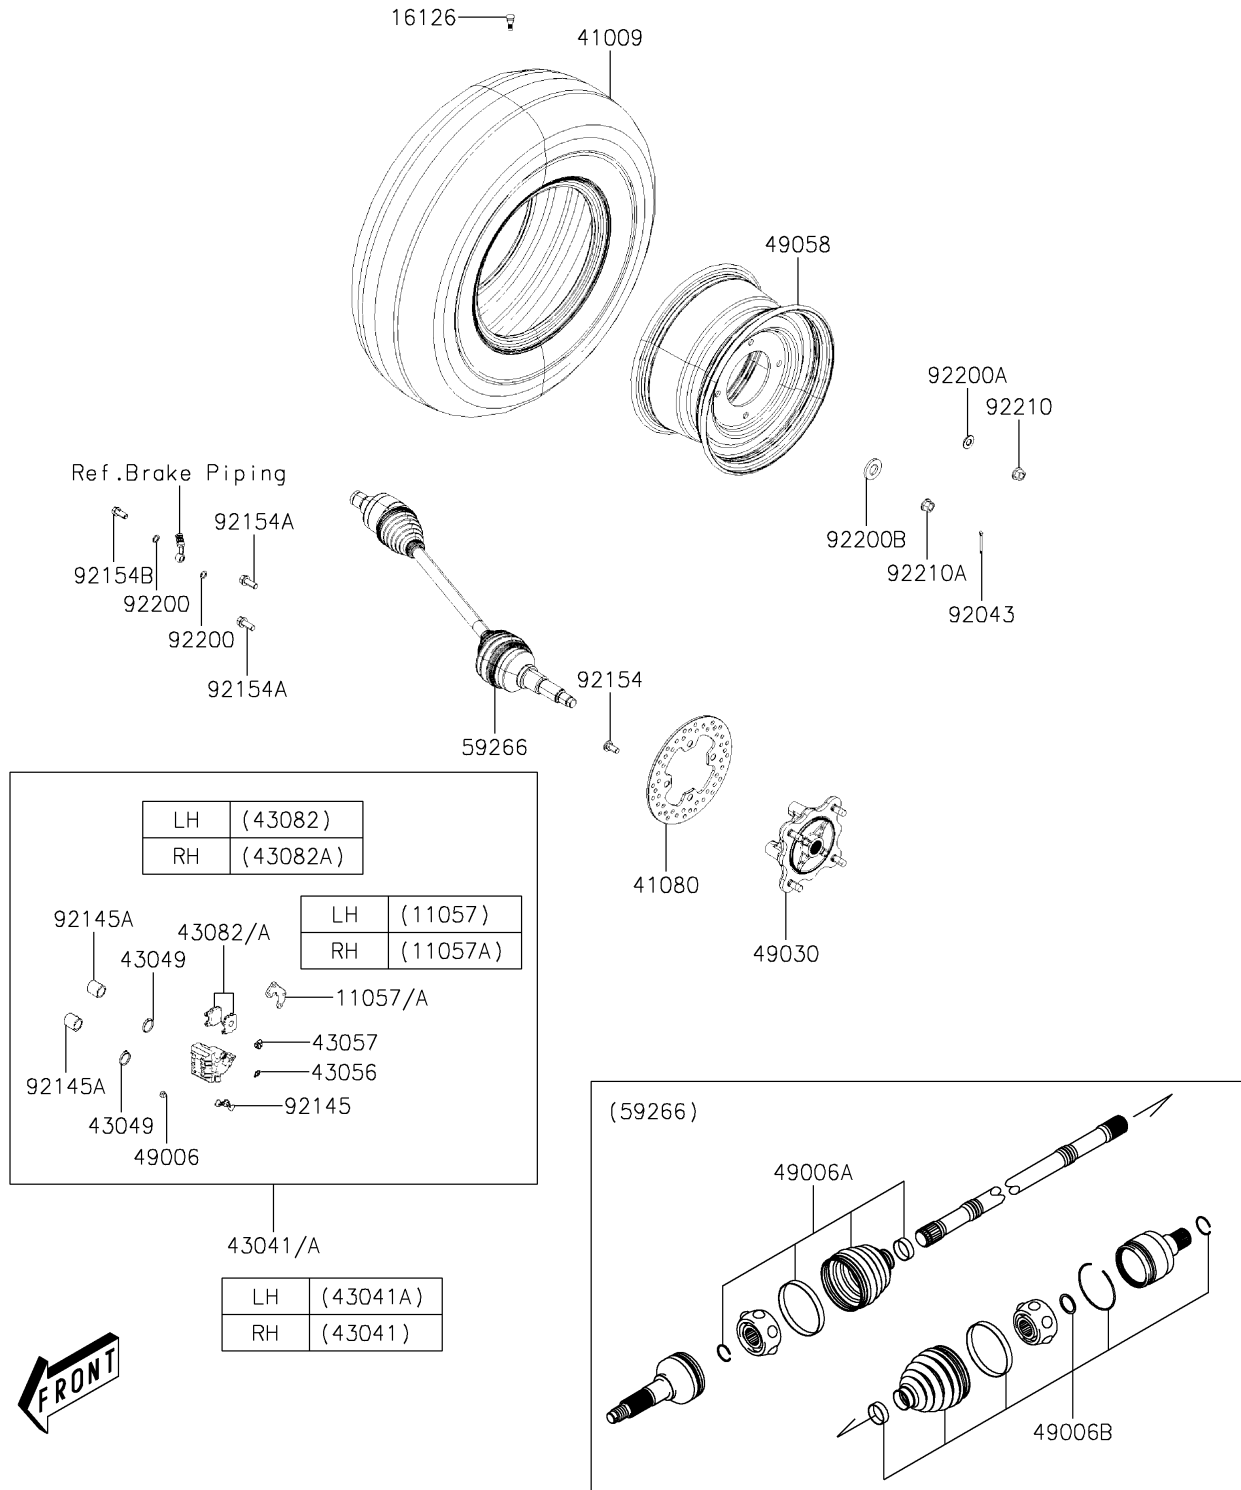

2019 MULE PRO-MX™ CAMO (EPS) PARTS DIAGRAM

Front Hubs/Brakes

F2230

2019 MULE PRO-MX™ CAMO (EPS) PARTS LIST

Front Hubs/Brakes

ITEM NAME	PART NUMBER	QUANTITY
BRACKET (Ref # 11057)	11057-Y007	1
BRACKET (Ref # 11057A)	11057-Y019	1
VALVE,RIM (Ref # 16126)	16126-Y001	1
TIRE,FR (Ref # 41009)	41009-Y008	1
DISC,BRAKE (Ref # 41080)	41080-Y009	1
CALIPER-ASSY,FR,RH,SILVER (Ref # 43041)	43041-Y011-934	1
CALIPER-ASSY,FR,LH,SILVER (Ref # 43041A)	43041-Y012-934	1
PACKING (Ref # 43049)	43049-0556	1
BREATHER-BRAKE (Ref # 43056)	43056-0055	1
CAP-BREATHER (Ref # 43057)	43057-0552	1
PAD-ASSY-BRAKE,FR,LH (Ref # 43082)	43082-Y010	1
PAD-ASSY-BRAKE,FR,RH (Ref # 43082A)	43082-Y011	1
BOOT (Ref # 49006)	49006-0565	1
BOOT,FR,OUTSIDE (Ref # 49006A)	49006-Y013	1
BOOT,FR,INSIDE (Ref # 49006B)	49006-Y014	1
HUB,FR (Ref # 49030)	49030-Y003	1
WHEEL,FR,BLACK (Ref # 49058)	49058-Y002-935	1
JOINT-BALL,FR (Ref # 59266)	59266-Y004	1
PIN,4X40 (Ref # 92043)	92043-Y043	1
SPRING (Ref # 92145)	92145-0705	1
SPRING,STOPPER (Ref # 92145A)	92145-Y045	1
BOLT,10X23 (Ref # 92154)	92154-Y178	1
BOLT (Ref # 92154A)	92154-Y183	1
BOLT,OIL (Ref # 92154B)	92154-Y184	1
WASHER (Ref # 92200)	92200-Y015	1
WASHER,12MM (Ref # 92200A)	92200-Y089	1
WASHER,40X20.5X4.5 (Ref # 92200B)	92200-Y090	1
NUT (Ref # 92210)	92210-Y088	1
NUT,FLANGE,20MM (Ref # 92210A)	92210-Y099	1