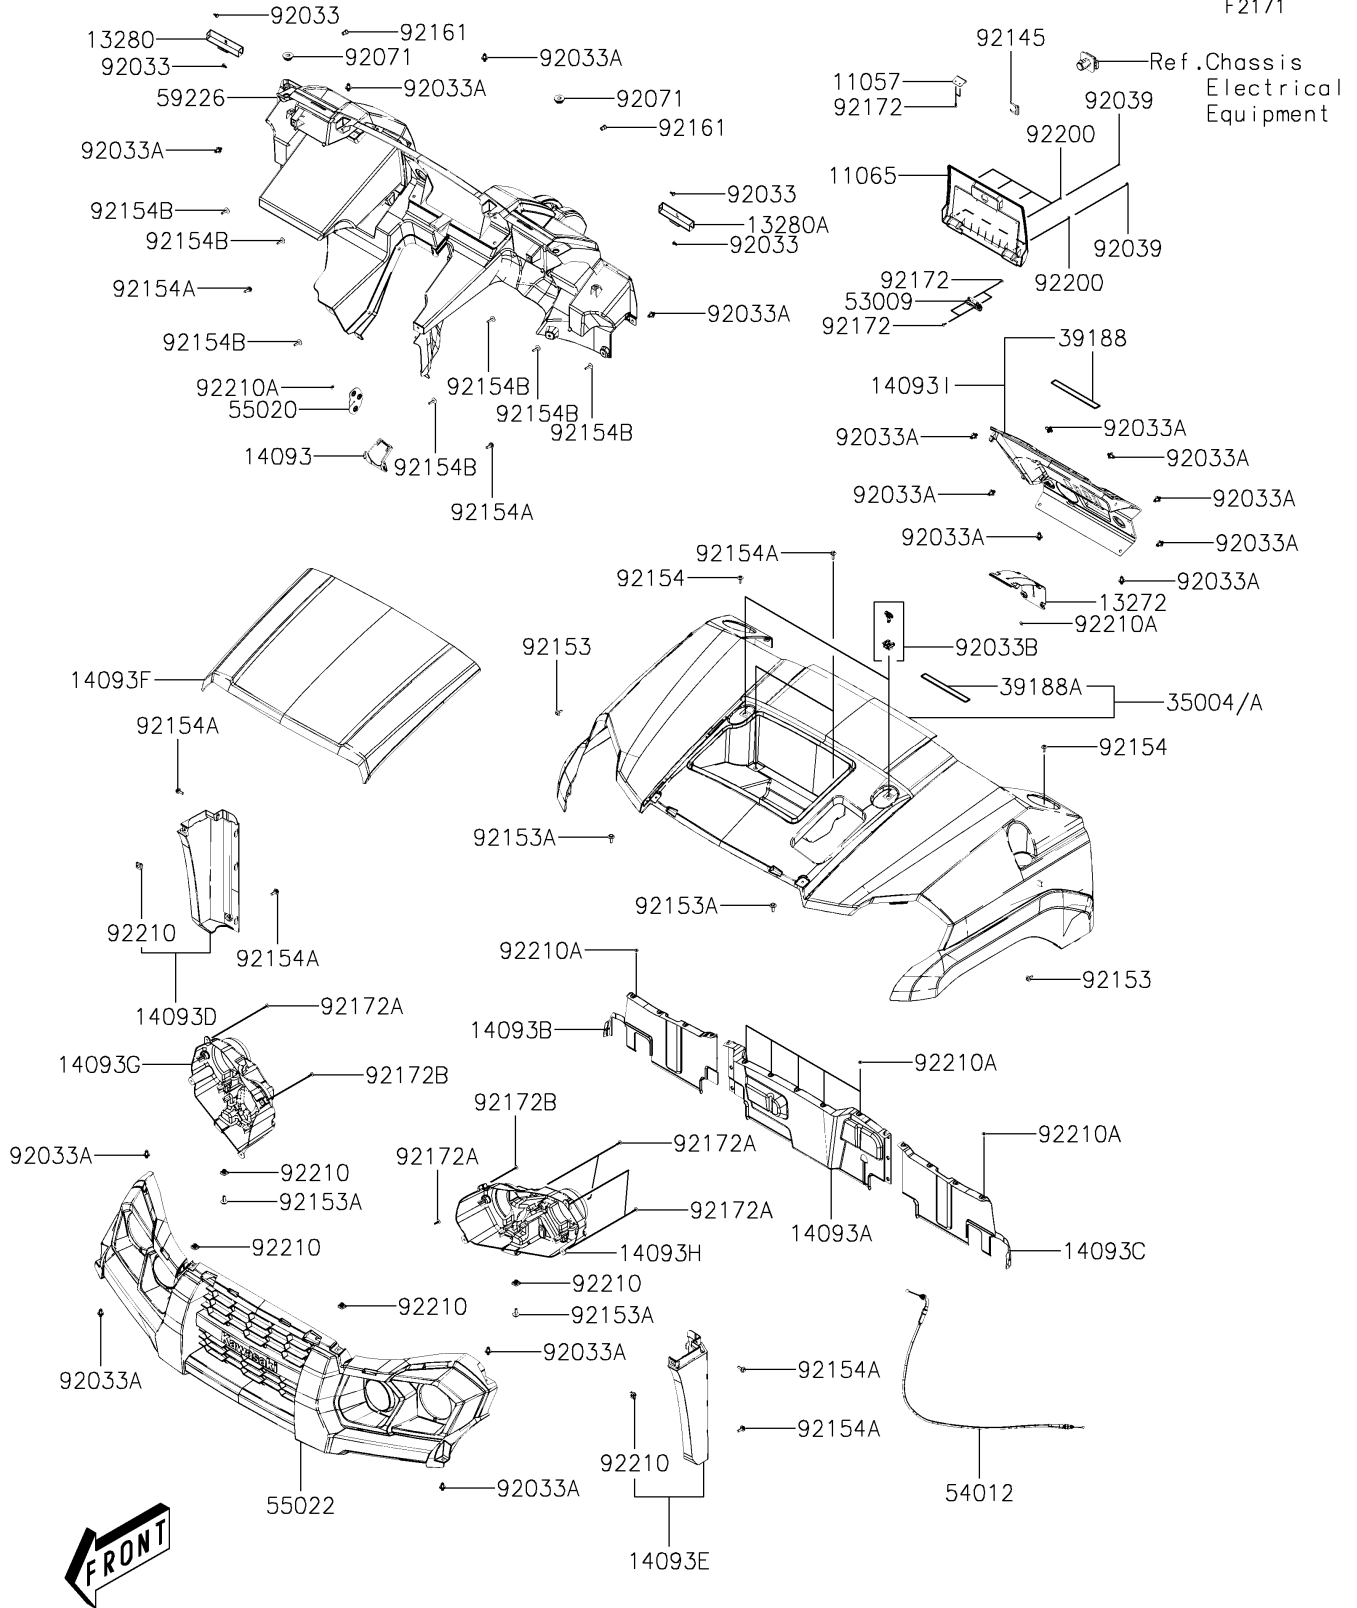

## 2019 MULE PRO-MX™ CAMO (EPS) PARTS DIAGRAM

Front Fender(s)(DKF)

F2171

## 2019 MULE PRO-MX™ CAMO (EPS) PARTS LIST

Front Fender(s)(DKF)

ITEM NAME	PART NUMBER	QUANTITY
BRACKET,COVER (Ref # 11057)	11057-Y017	1
CAP,GLOVE BOX,S.BLACK (Ref # 11065)	11065-Y040-933	1
PLATE,SHIFT LEVER (Ref # 13272)	13272-Y031	1
HOLDER,CUP,RH,S.BLACK (Ref # 13280)	13280-Y021-933	1
HOLDER,CUP,LH,S.BLACK (Ref # 13280A)	13280-Y022-933	1
COVER,CONTROL PANEL,S.BLACK (Ref # 14093)	14093-Y011-933	1
COVER,SPLASH GUARD (Ref # 14093A)	14093-Y012	1
COVER,SPLASH GUARD,RH (Ref # 14093B)	14093-Y013	1
COVER,SPLASH GUARD,LH (Ref # 14093C)	14093-Y014	1
COVER,SIDE PANEL,RH,S.BLACK (Ref # 14093D)	14093-Y015-933	1
COVER,SIDE PANEL,LH,S.BLACK (Ref # 14093E)	14093-Y016-933	1
COVER,HOOD,T.T.H.GREEN (Ref # 14093F)	14093-Y019-975	1
COVER,HEAD LIGHT,RH,S.BLACK (Ref # 14093G)	14093-Y020-933	1
COVER,HEAD LIGHT,LH,S.BLACK (Ref # 14093H)	14093-Y021-933	1
COVER,CNT,S.BLACK (Ref # 14093I)	14093-Y046-933	1
FENDER-FRONT,T.T.H.GREEN (Ref # 35004)	35004-Y008-975	1
FENDER-FRONT,T.T.H.GREEN (Ref # 35004A)	35004-Y009-975	1
TAPE,VELCRO (Ref # 39188)	39188-Y002	1
TAPE,VELCRO (Ref # 39188A)	39188-Y003	1
HINGE,LID (Ref # 53009)	53009-Y001	1
CABLE-THROTTLE (Ref # 54012)	54012-Y008	1
GUARD,CONTROL PANEL (Ref # 55020)	55020-Y012	1
COVER-HEAD LAMP,S.BLACK (Ref # 55022)	55022-Y003-933	1
PANEL-CONTROL,S.BLACK (Ref # 59226)	59226-Y001-933	1
RIVET (Ref # 92033)	92033-Y032	1
RING-SNAP (Ref # 92033A)	92033-Y033	1
RING-SNAP (Ref # 92033B)	92033-Y034	1
RIVET,3.2X9.8 (Ref # 92039)	92039-Y001	1
GROMMET (Ref # 92071)	92071-Y005	1